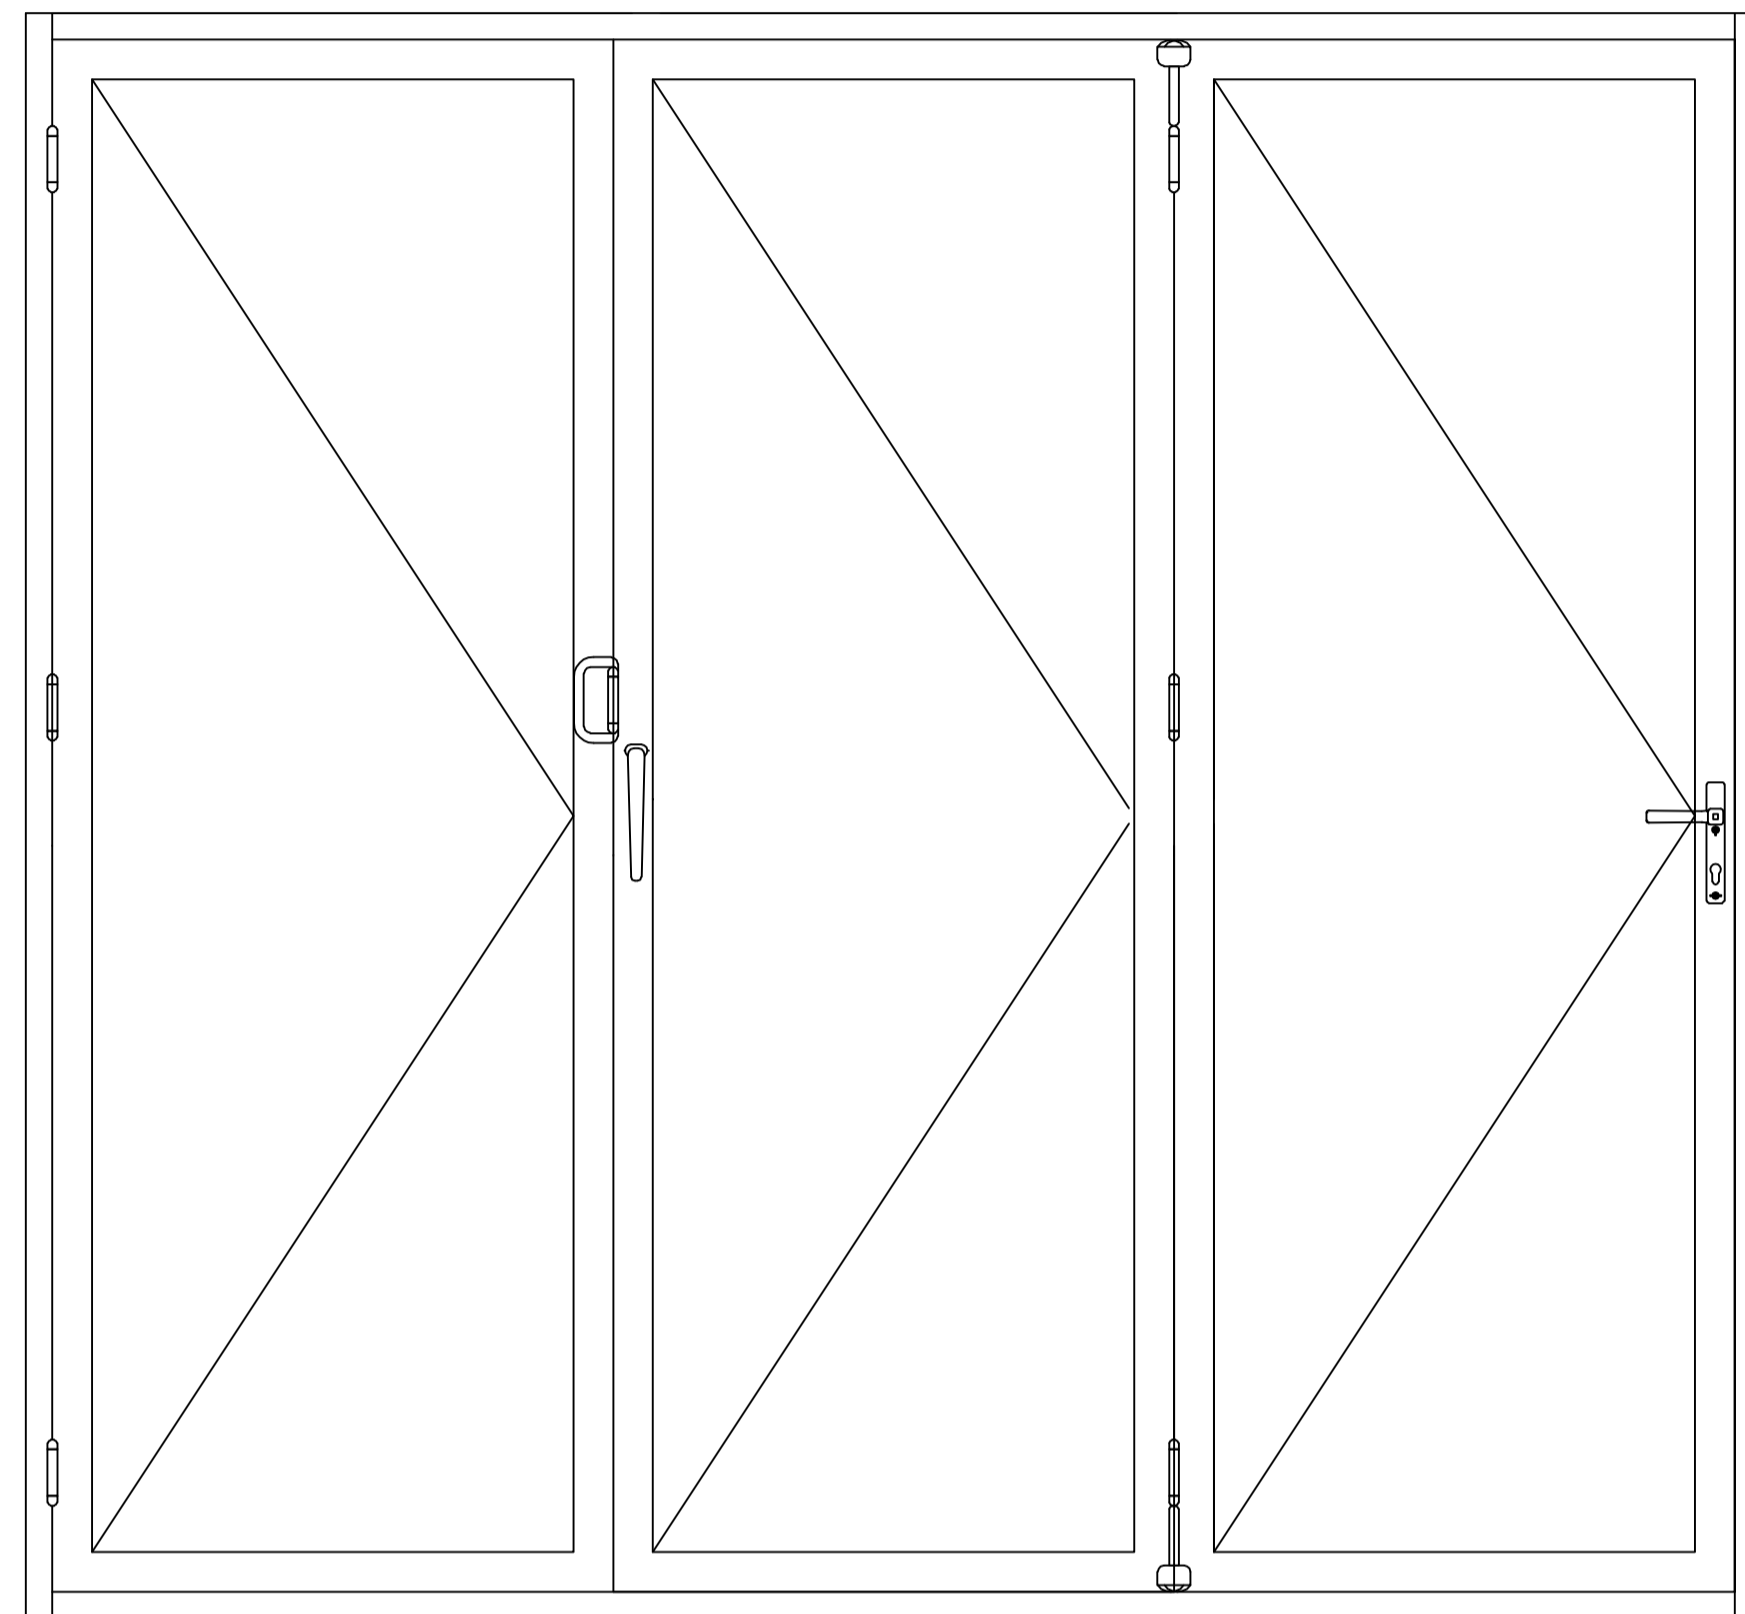

SECTION DRAWING
COMMERCIAL 100 SERIES - Bifold Door - 330 outword

VigorSpace Aluminium
Window & Door

info@vigorspace.com

www.vigorspace.com

Project

Builder

Drawing
Section Drawing

Designer Shen

Approved

View Exterior View

Version No.

Date

REVISE & CHANGE RECORD

No.	Date	Description
1		
2		
3		
4		

Remark