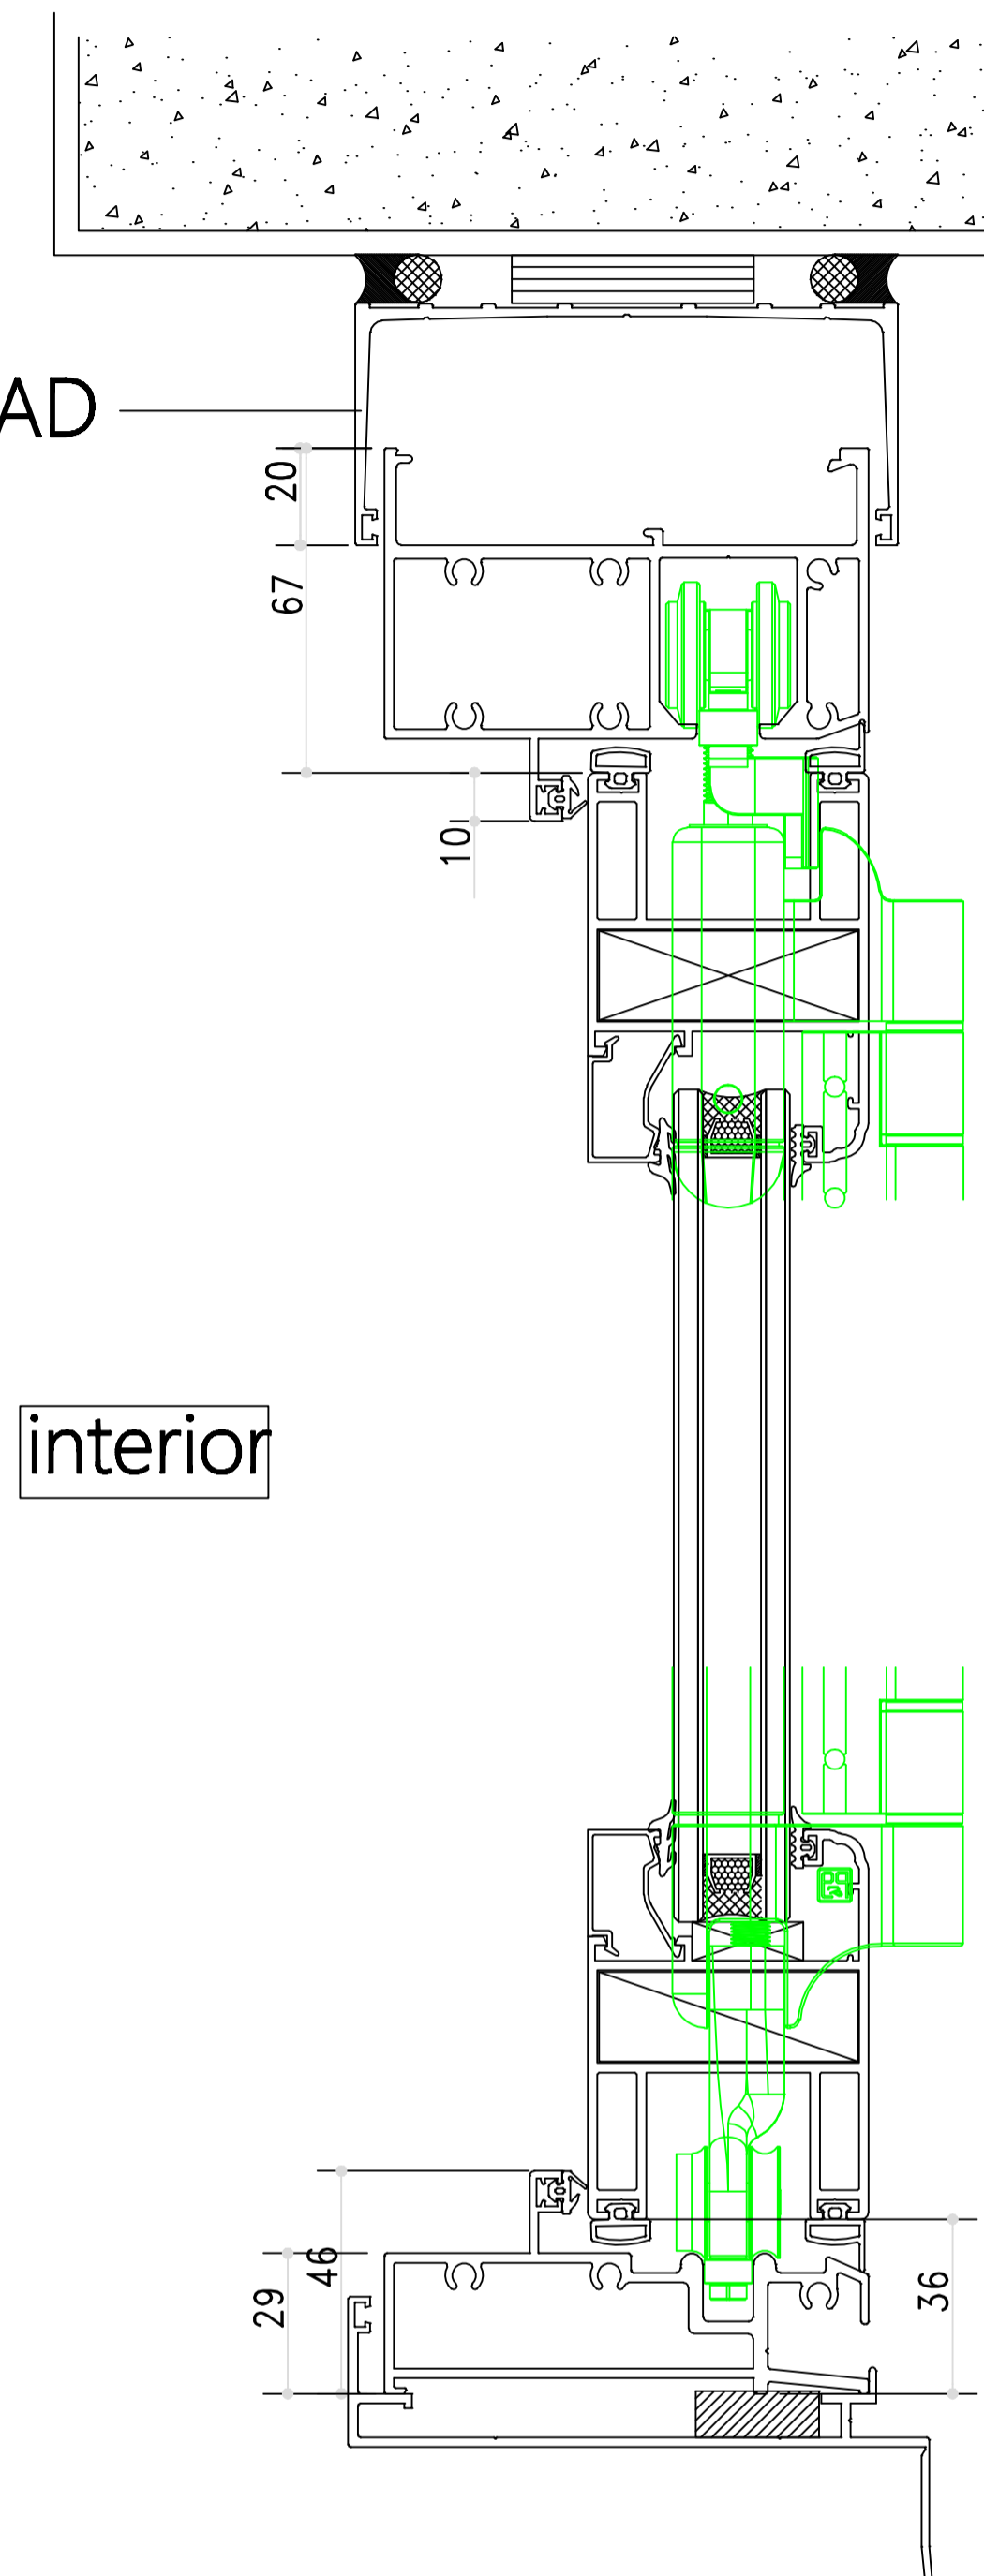

SECTION DRAWING  
COMMERCIAL 100 SERIES - Bifold Door - 330 outword

VigorSpace Aluminium  
Window & Door

info@vigorspace.com

www.vigorspace.com

Project

Builder

Drawing  
Section Drawing

Designer Shen

Approved

View Exterior View

Version No.

Date

REVISE & CHANGE RECORD

No.	Date	Description
1		
2		
3		
4		

Remark

SUB HEAD

interior