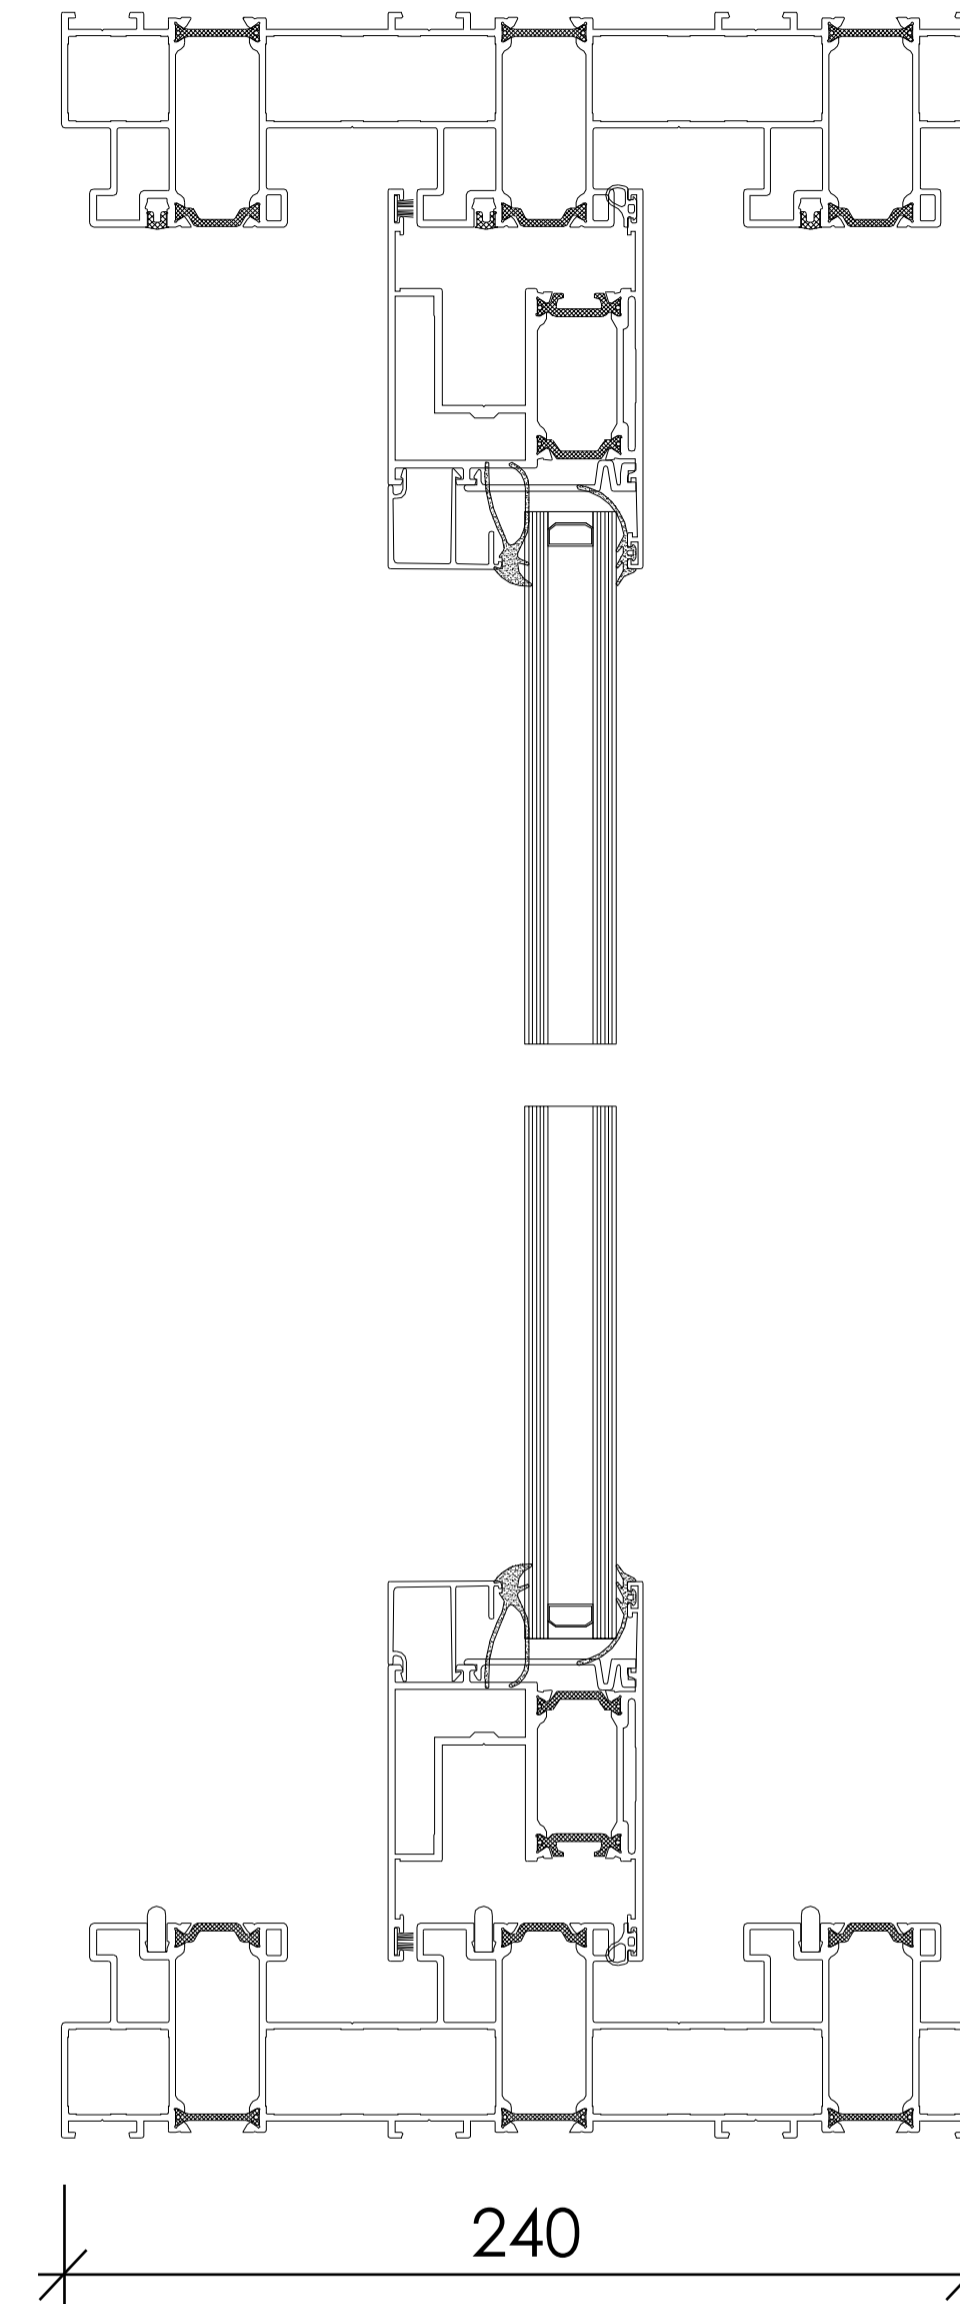

SECTION DRAWING

Aliplast Ultraglide Series - Lift-Sliding Stacking Door(240mm frame)

VigorSpace Aluminium Window & Door

info@vigorpace.com

www.vigorpace.com

Project

Builder

Drawing Date Section Drawing

Designer Shen

Approved

View Exterior View

Version No.

REVISE & CHANGE RECORD

No.	Date	Description
1		
2		
3		
4		

Remark