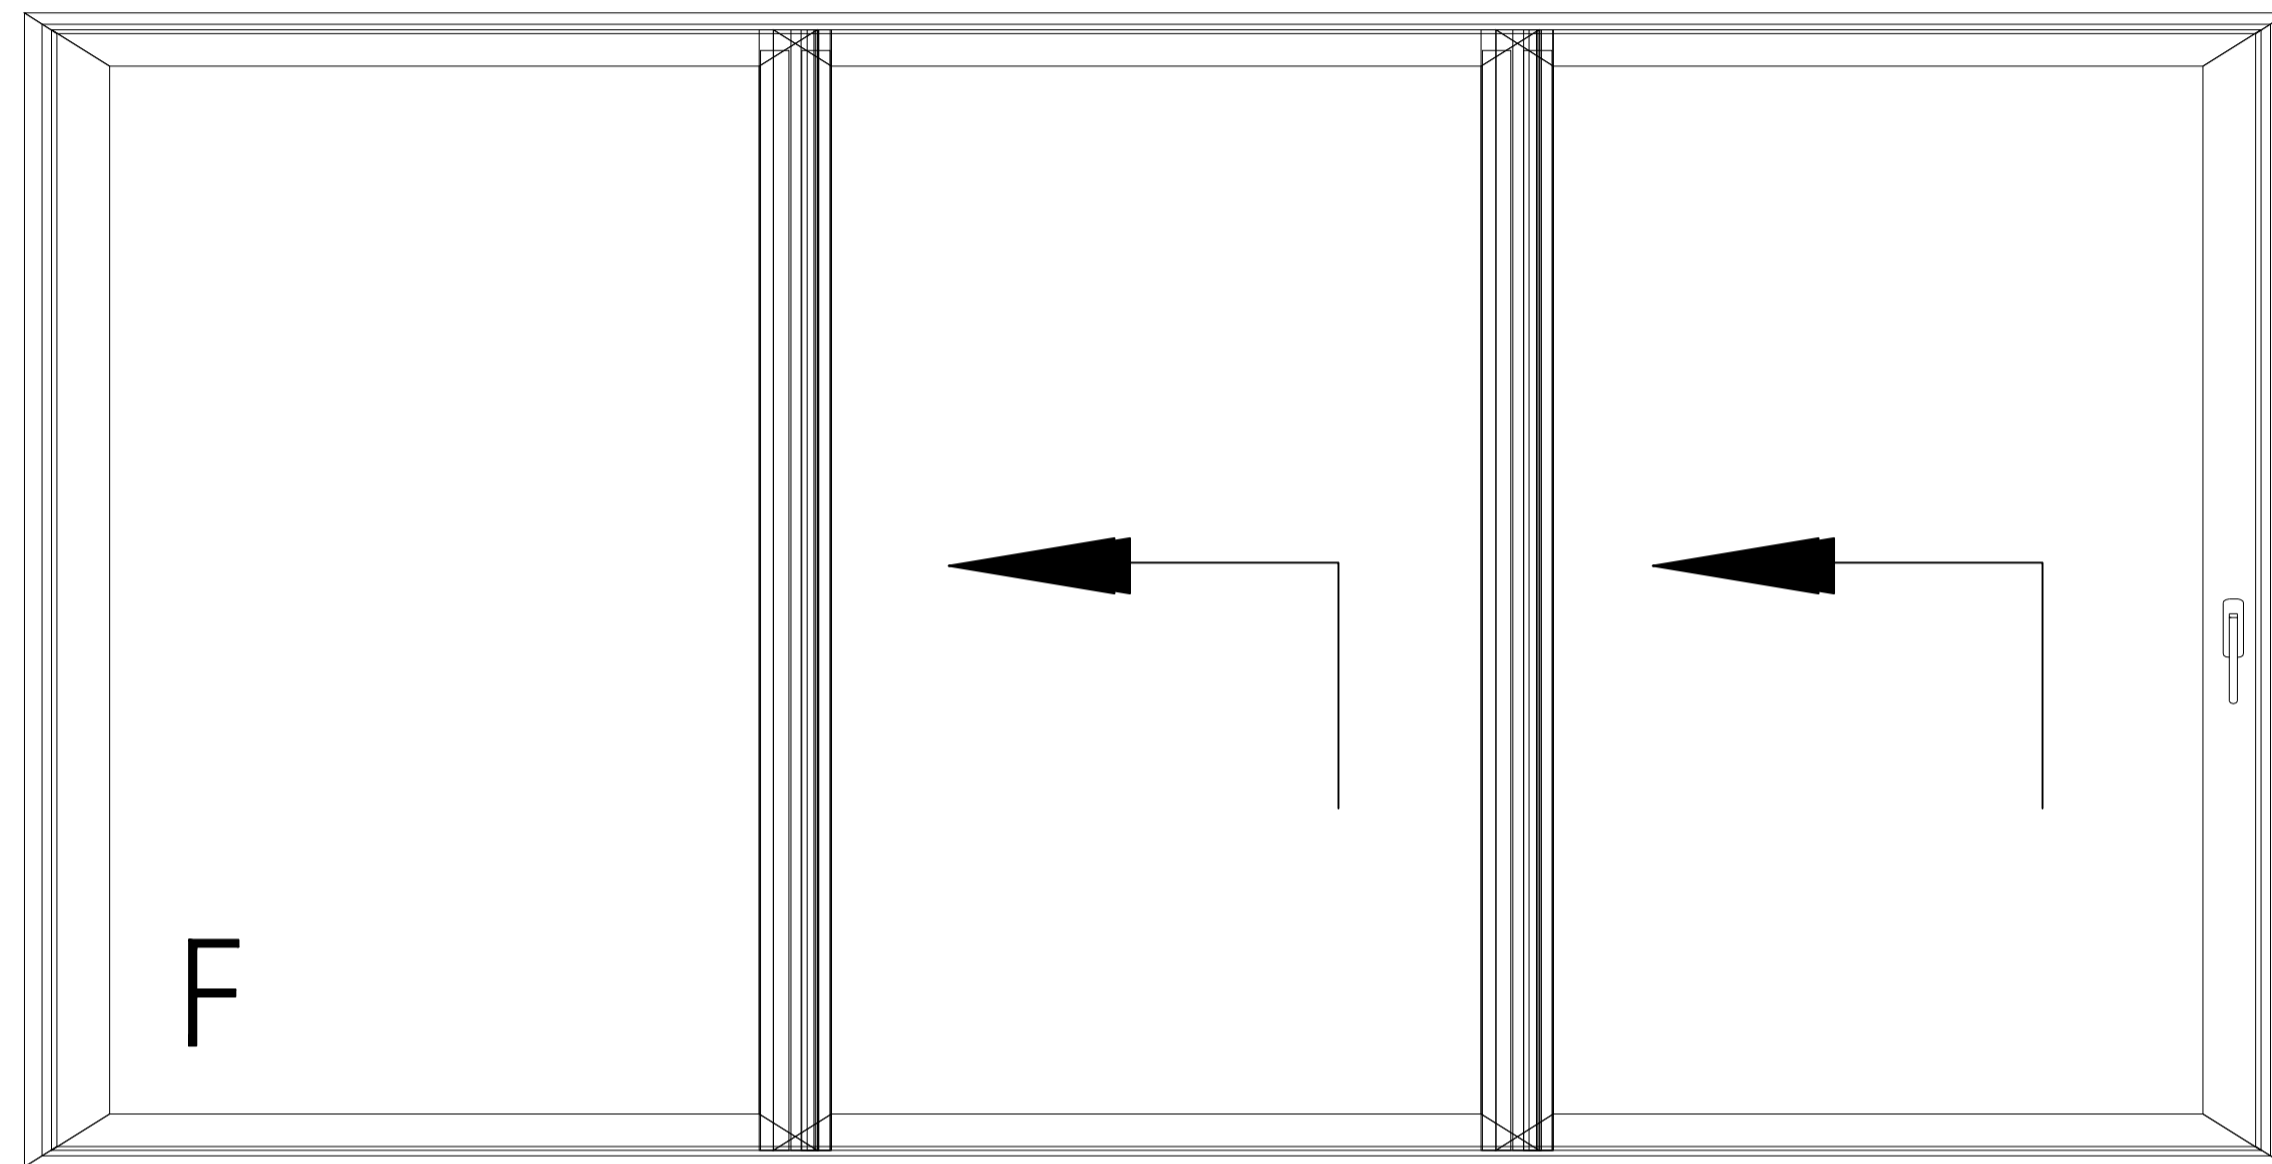

SECTION DRAWING

Aliplast Ultraglide Series - Lift-Sliding Stacking Door(240mm frame)

VigorSpace Aluminium Window & Door

info@vigorpace.com

www.vigorpace.com

Project

Builder

Drawing Date Section Drawing