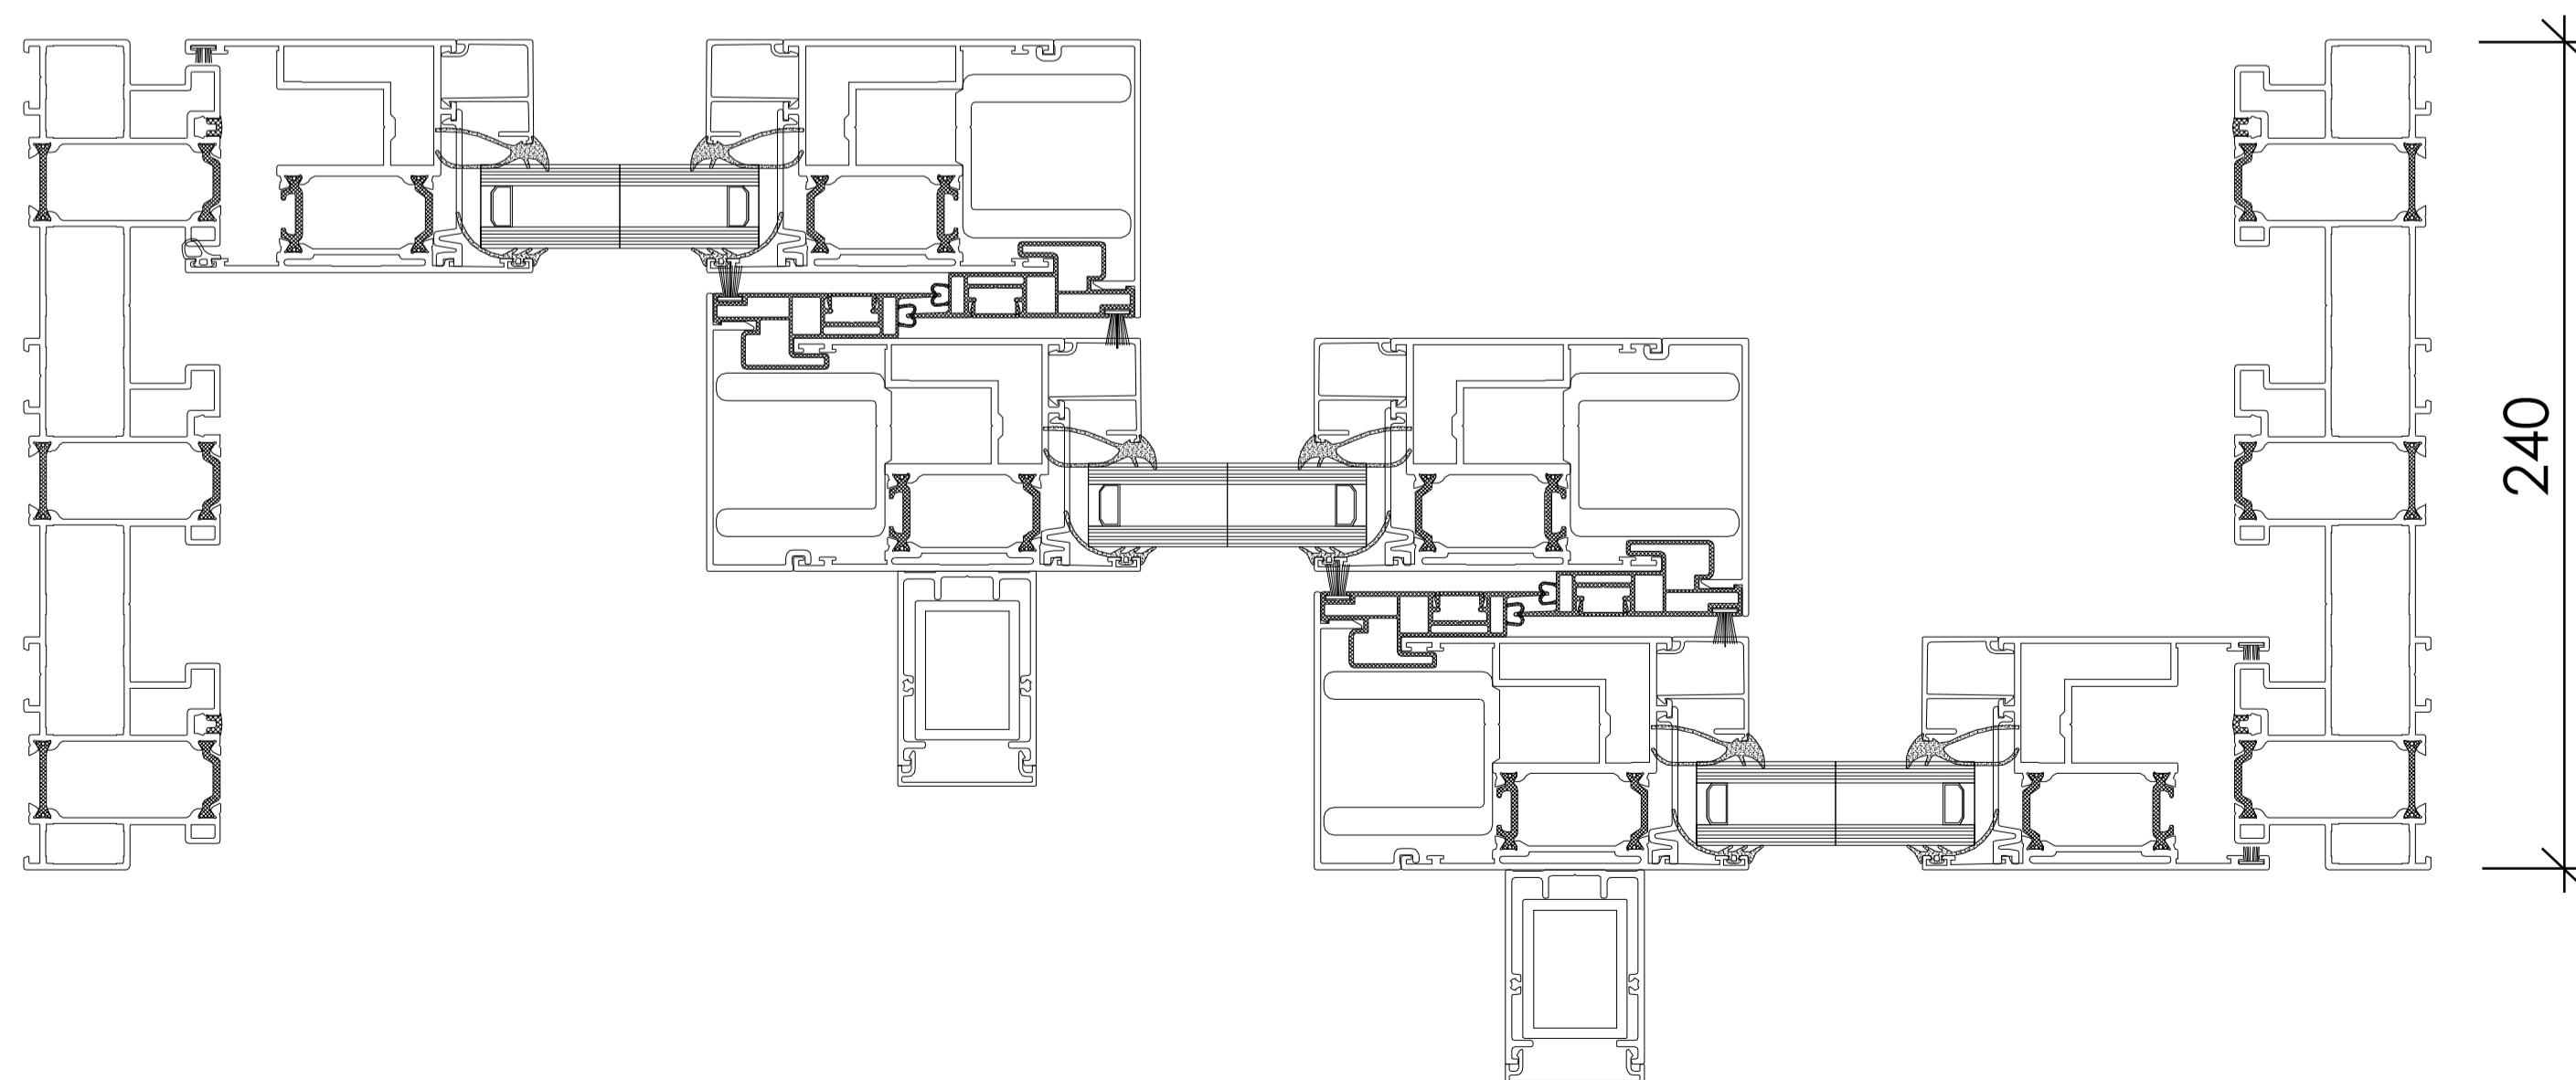

SECTION DRAWING

Aliplast Ultraglide Series - Lift-Sliding Stacking Door(240mm frame)

VigorSpace Aluminium Window & Door

info@vigorpace.com

www.vigorpace.com

Project

Builder

Drawing Date Section Drawing

Designer Shen

Approved

View Exterior View

Version No.

REVISE & CHANGE RECORD

No.	Date	Description
1		
2		
3		
4		

Remark