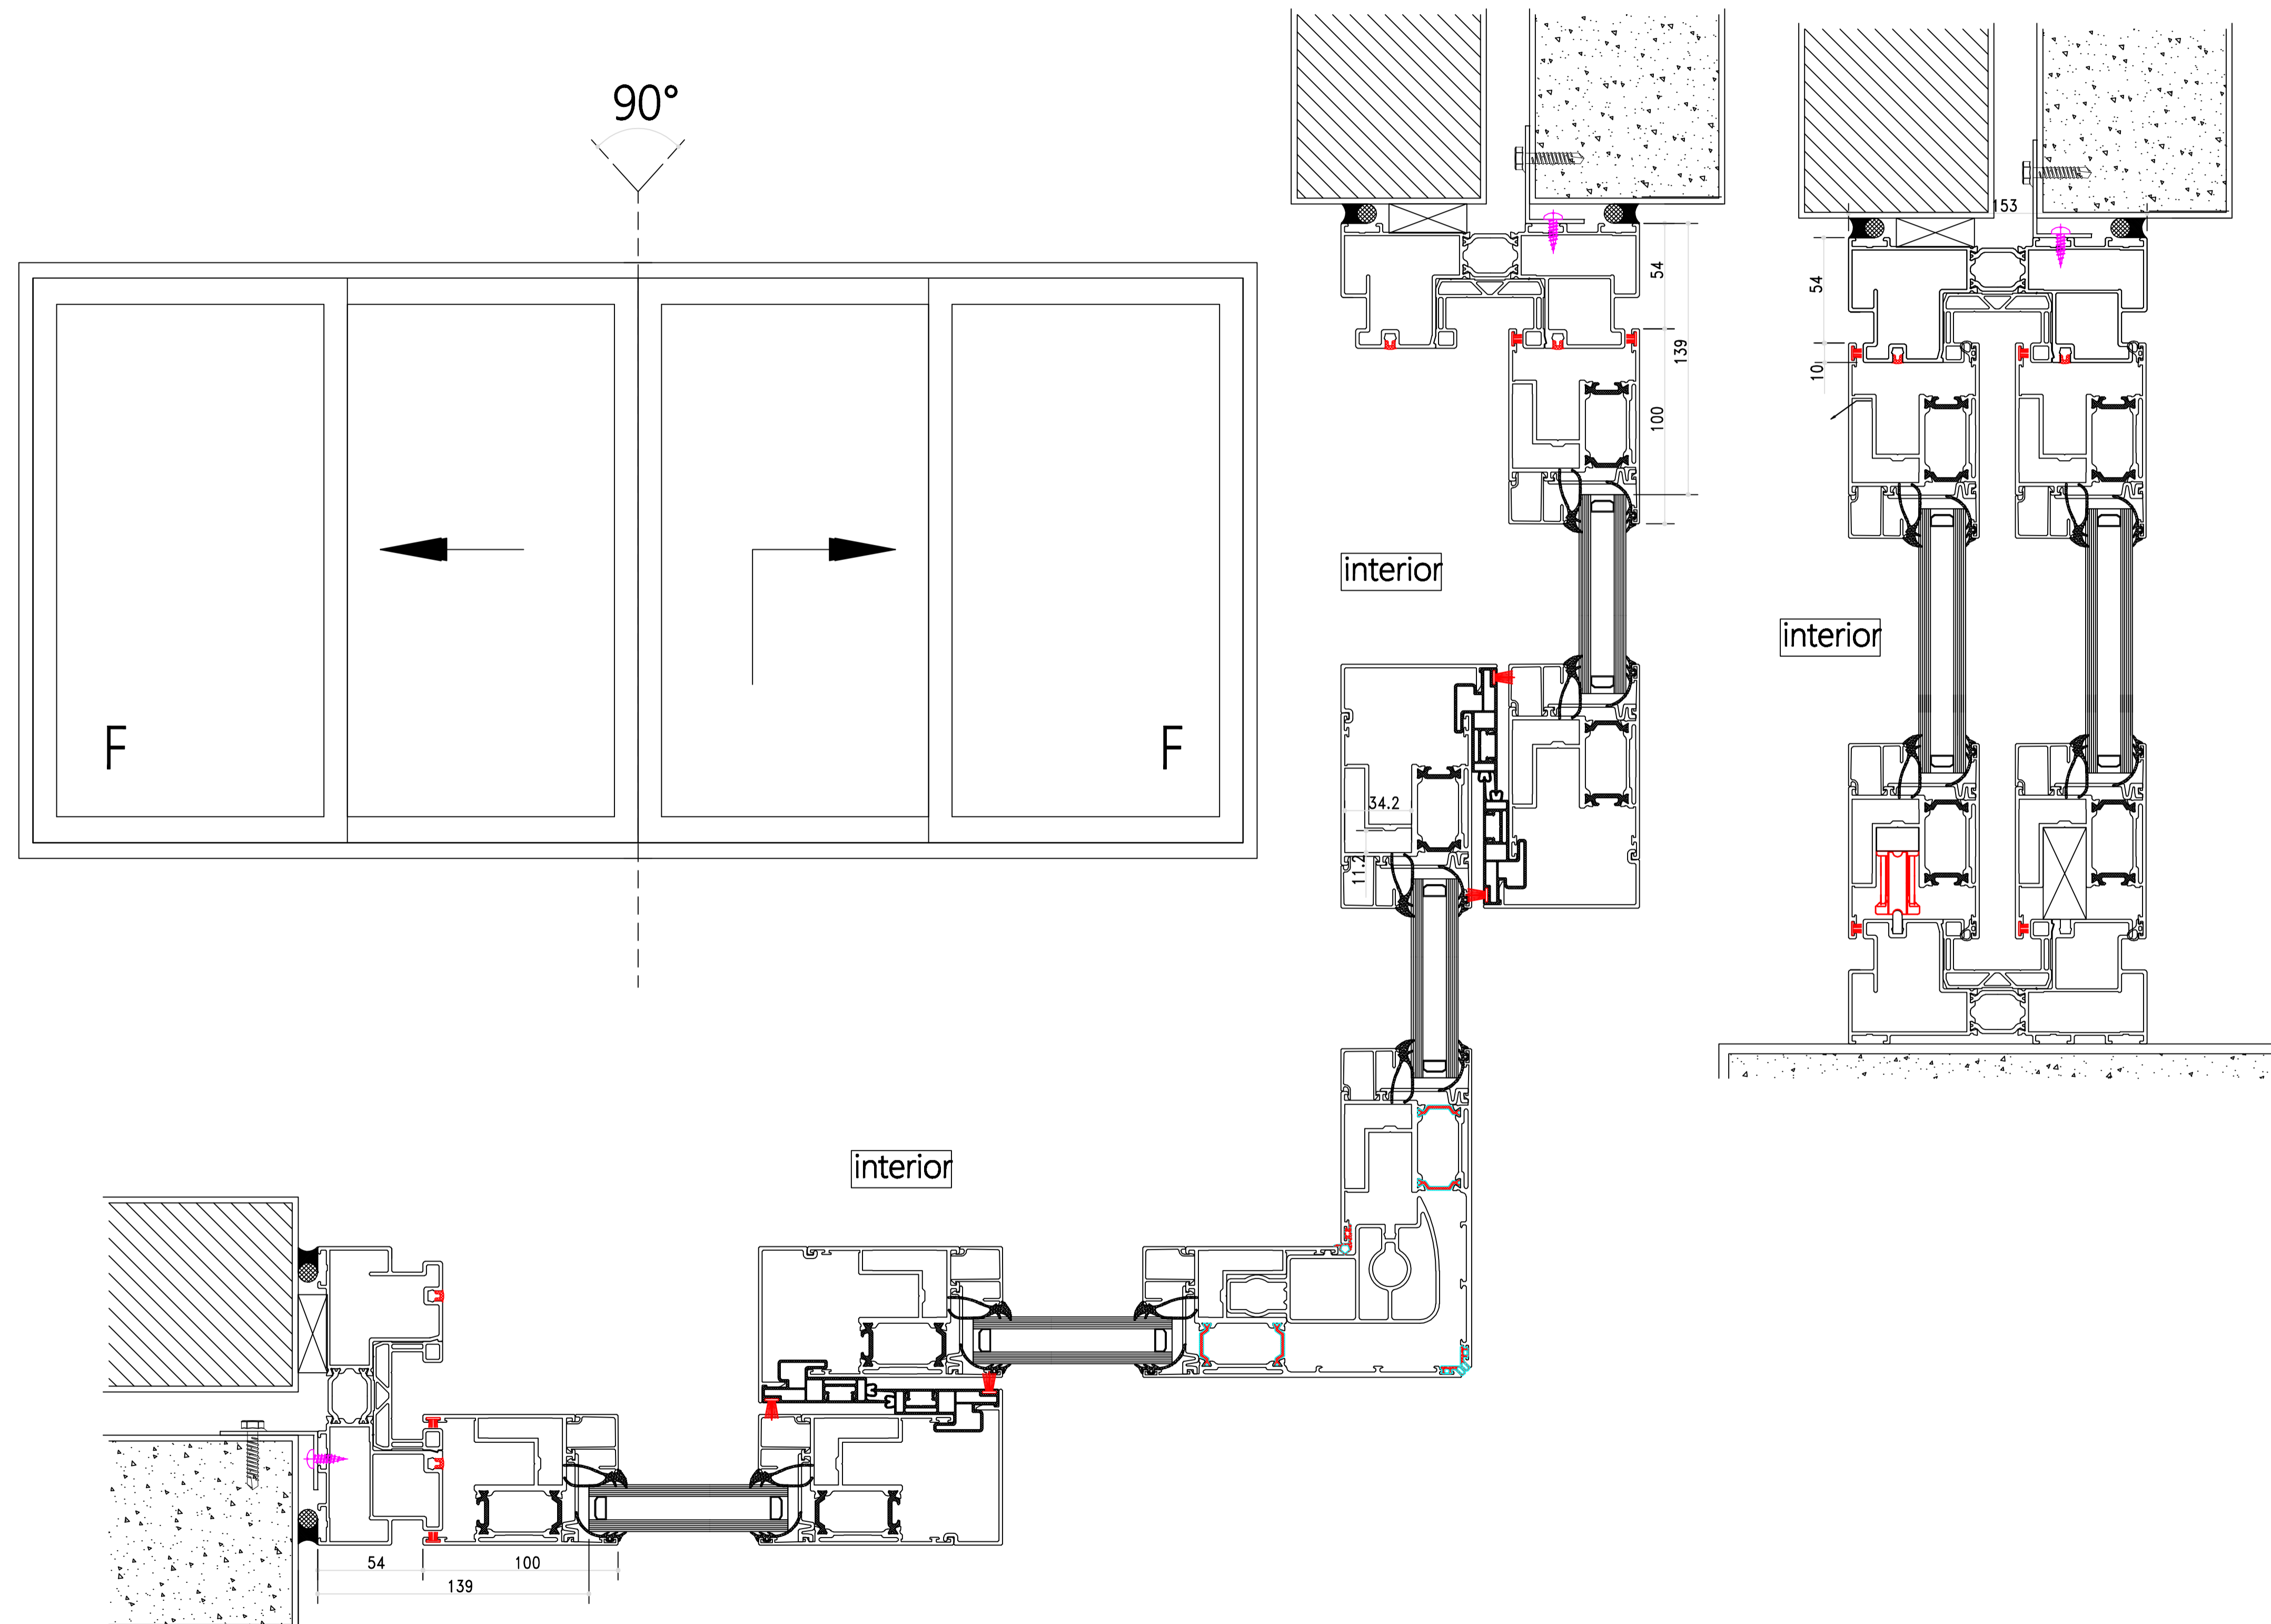

SECTION DRAWING

Aliplast Ultraglide Series - Lift-Sliding Door (153 mm frame, corner joint)

VigorSpace Aluminium Window & Door

info@vigorspace.com

www.vigorspace.com

Project

Builder

Drawing
Section Drawing

Designer Shen

Approved

View Exterior View

Version No.

Date

REVISE & CHANGE RECORD

No.	Date	Description
1		
2		
3		
4		

Remark