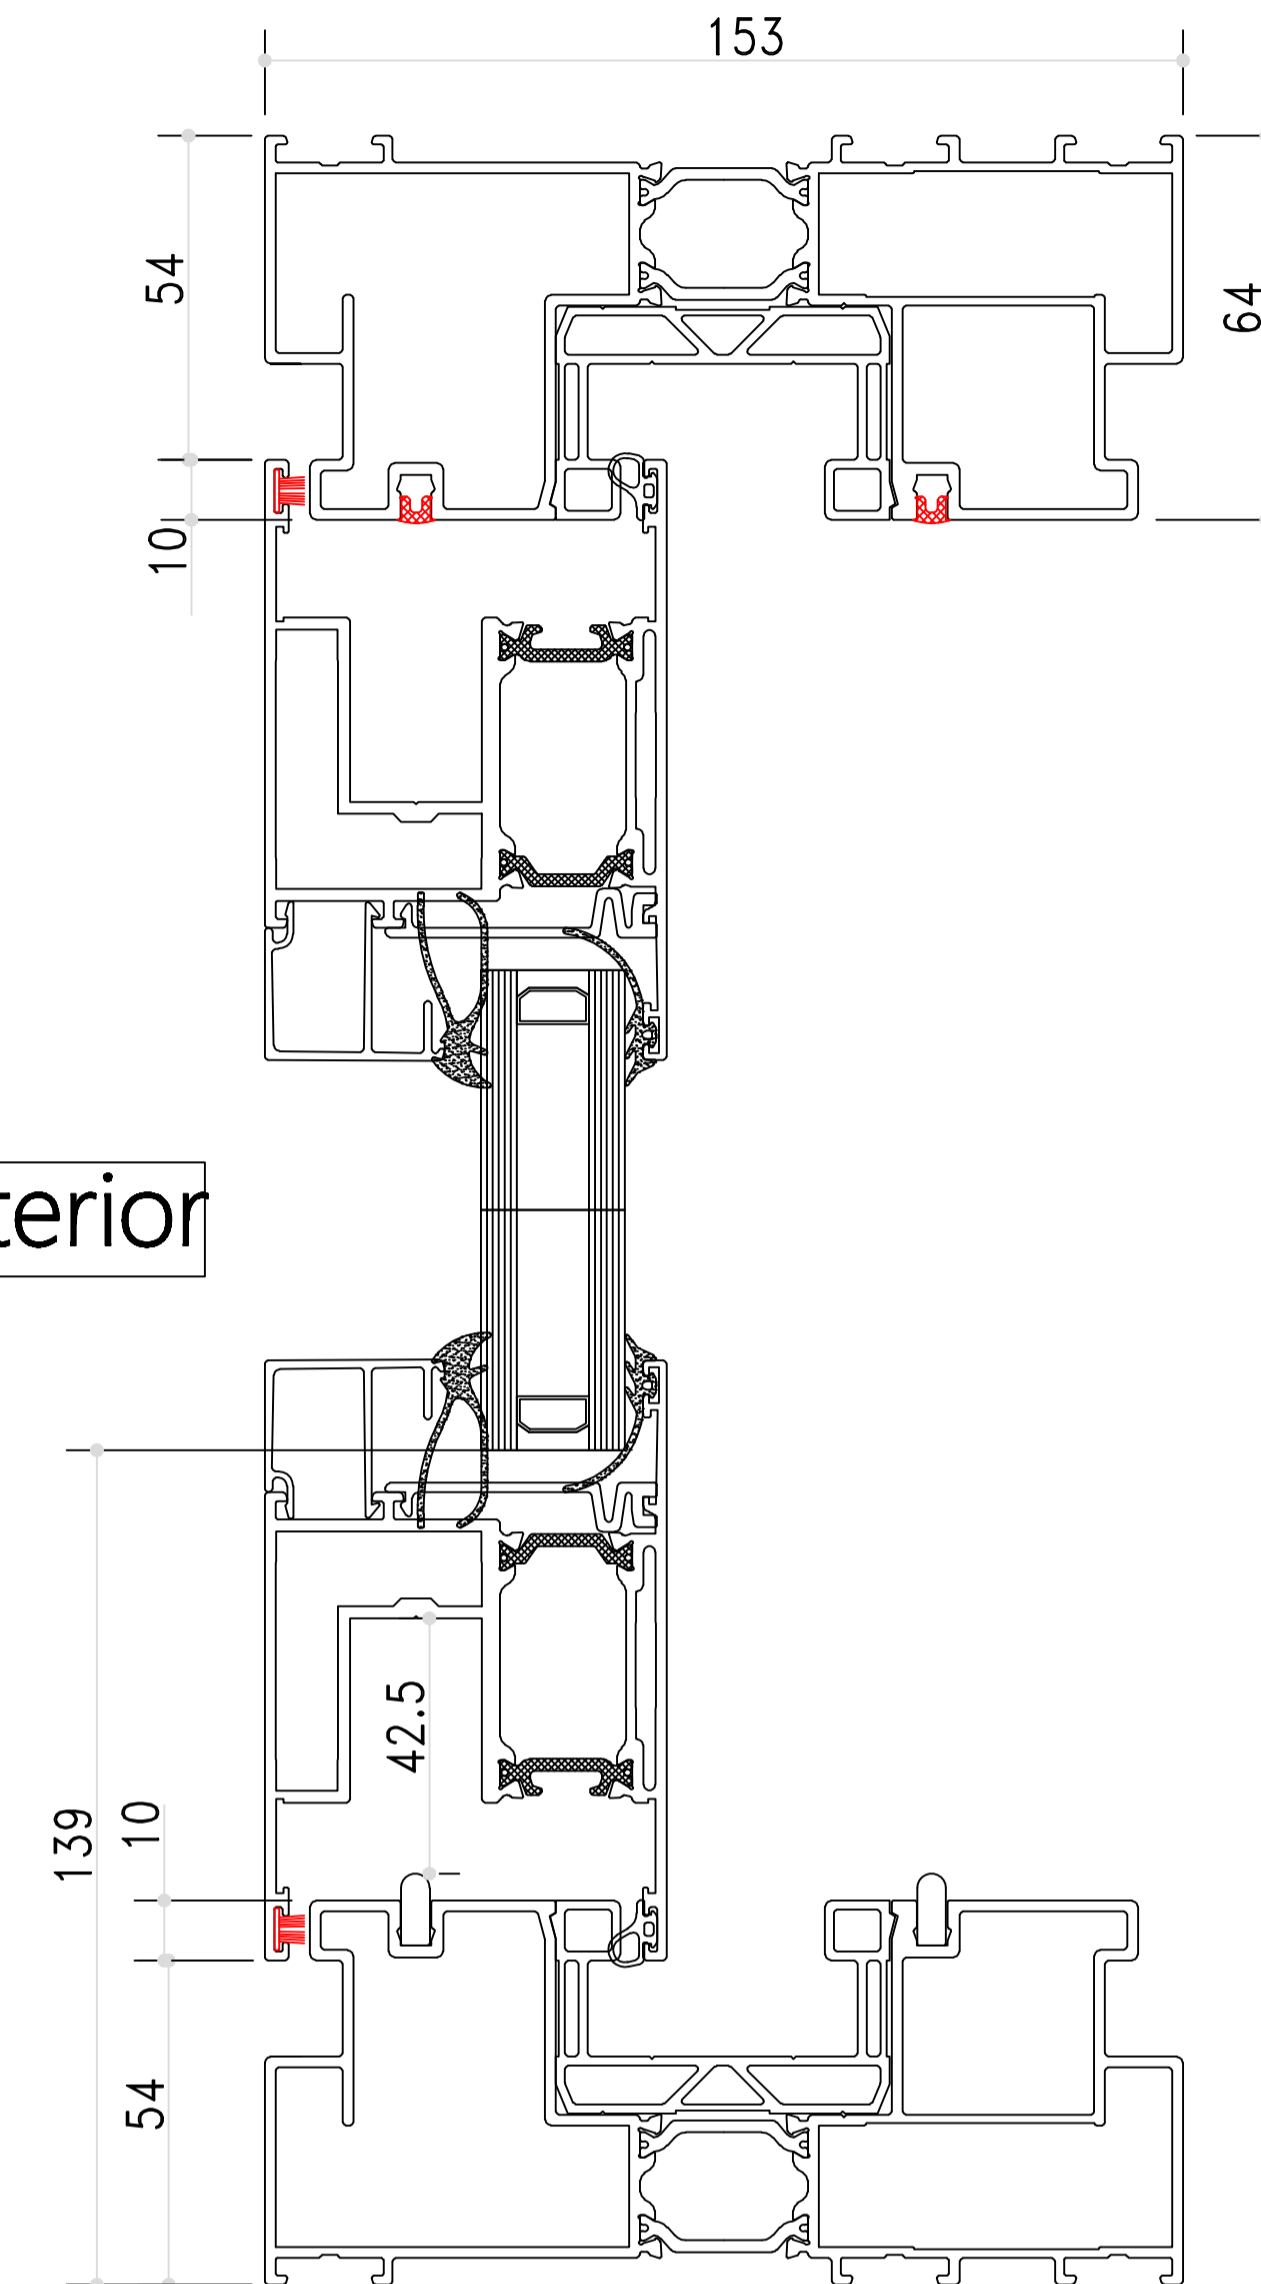

SECTION DRAWING  
Aliplast Ultraglide Series - Lift-Sliding Door(153 mm frame)

VigorSpace Aluminium Window & Door

info@vigorspace.com

www.vigorspace.com

Project

Builder

Drawing  
Section Drawing

Designer Shen

Approved

View Exterior View

Version No.

Date

REVISE & CHANGE RECORD

No.	Date	Description
1		
2		
3		
4		

Remark

interior

interior