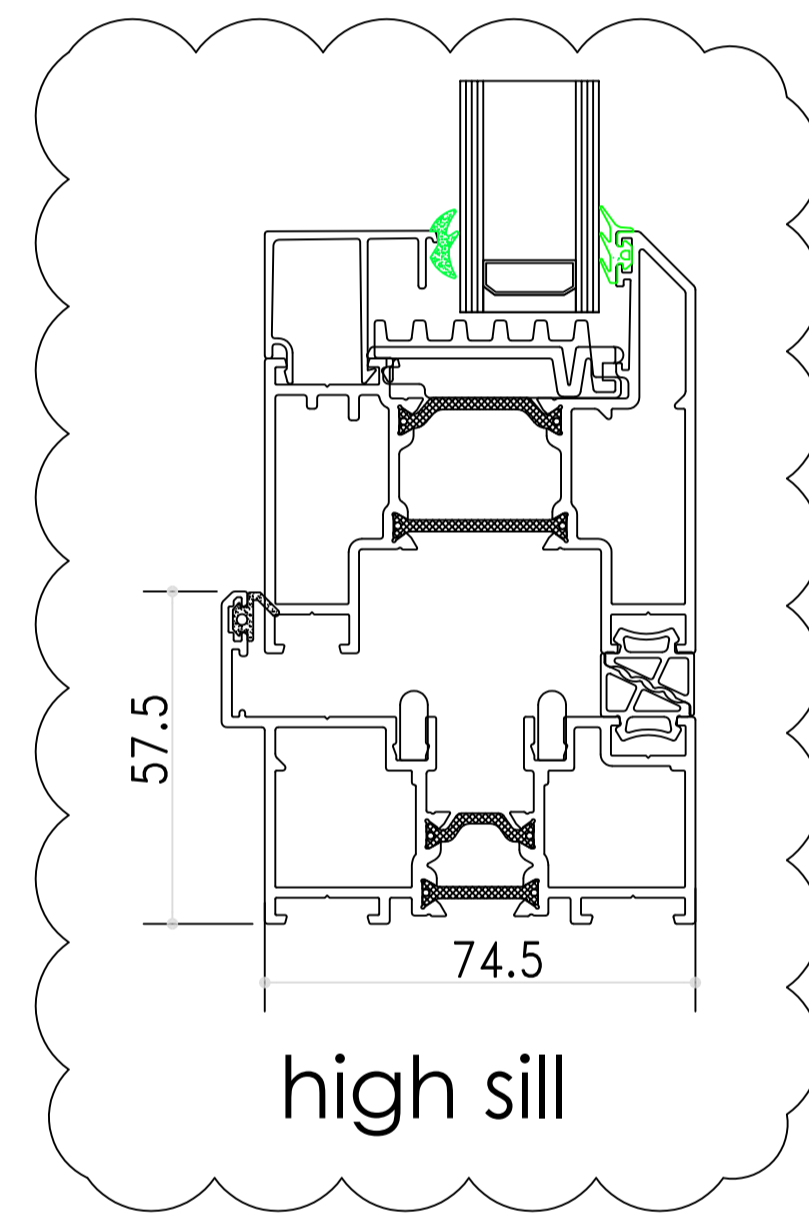

SECTION DRAWING

Aliplast Panorama Series - Bi-Folding Door (75 mm frame)

aluminium window & door

VigorSpace Aluminium Window & Door

info@vigorspace.com

www.vigorspace.com

interior

high sill

interior

low sill

interior

Project	
Builder	
Drawing Section Drawing	
Designer	Shen
Approved	
View	Exterior View
Version No.	
Date	

REVISE & CHANGE RECORD

No.	Date	Description
1		
2		
3		
4		

Remark