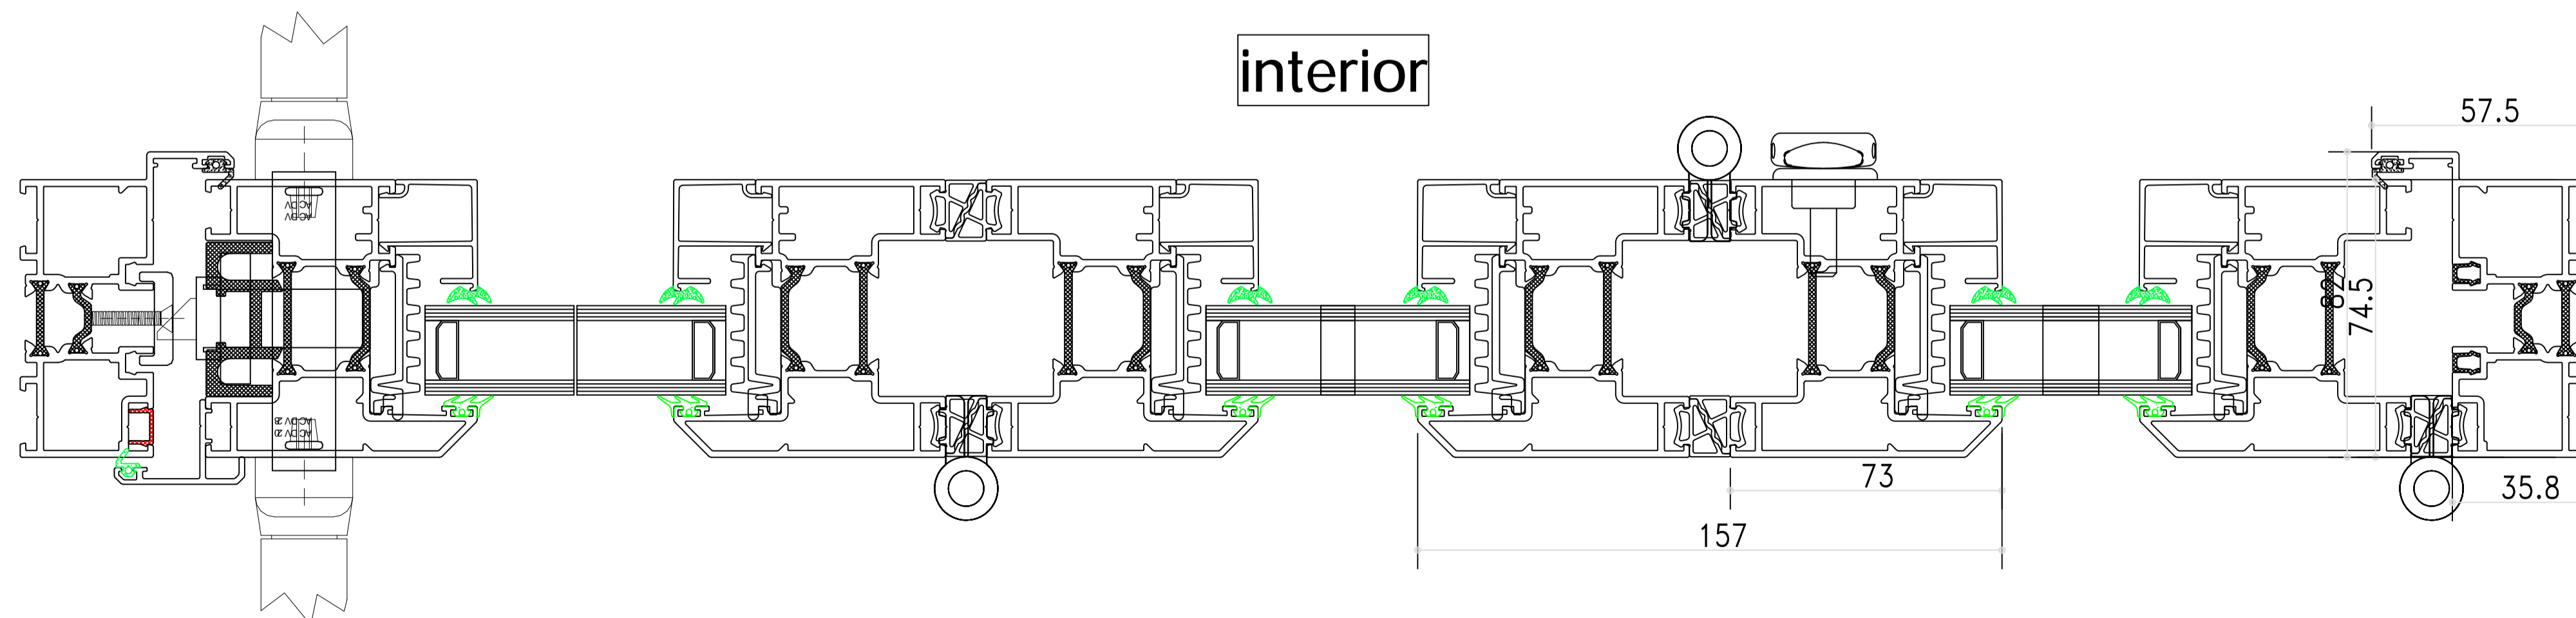

SECTION DRAWING

Aliplast Panorama Series - Bi-Folding Door (75 mm frame)

aluminium window & door

VigorSpace Aluminium Window & Door

info@vigorspace.com

www.vigorspace.com

interior

high sill

interior

low sill

interior

Project	
Builder	
Drawing Section Drawing	
Designer	Shen
Approved	
View	Exterior View
Version No.	
Date	

REVISE & CHANGE RECORD

No.	Date	Description
1		
2		
3		
4		

Remark