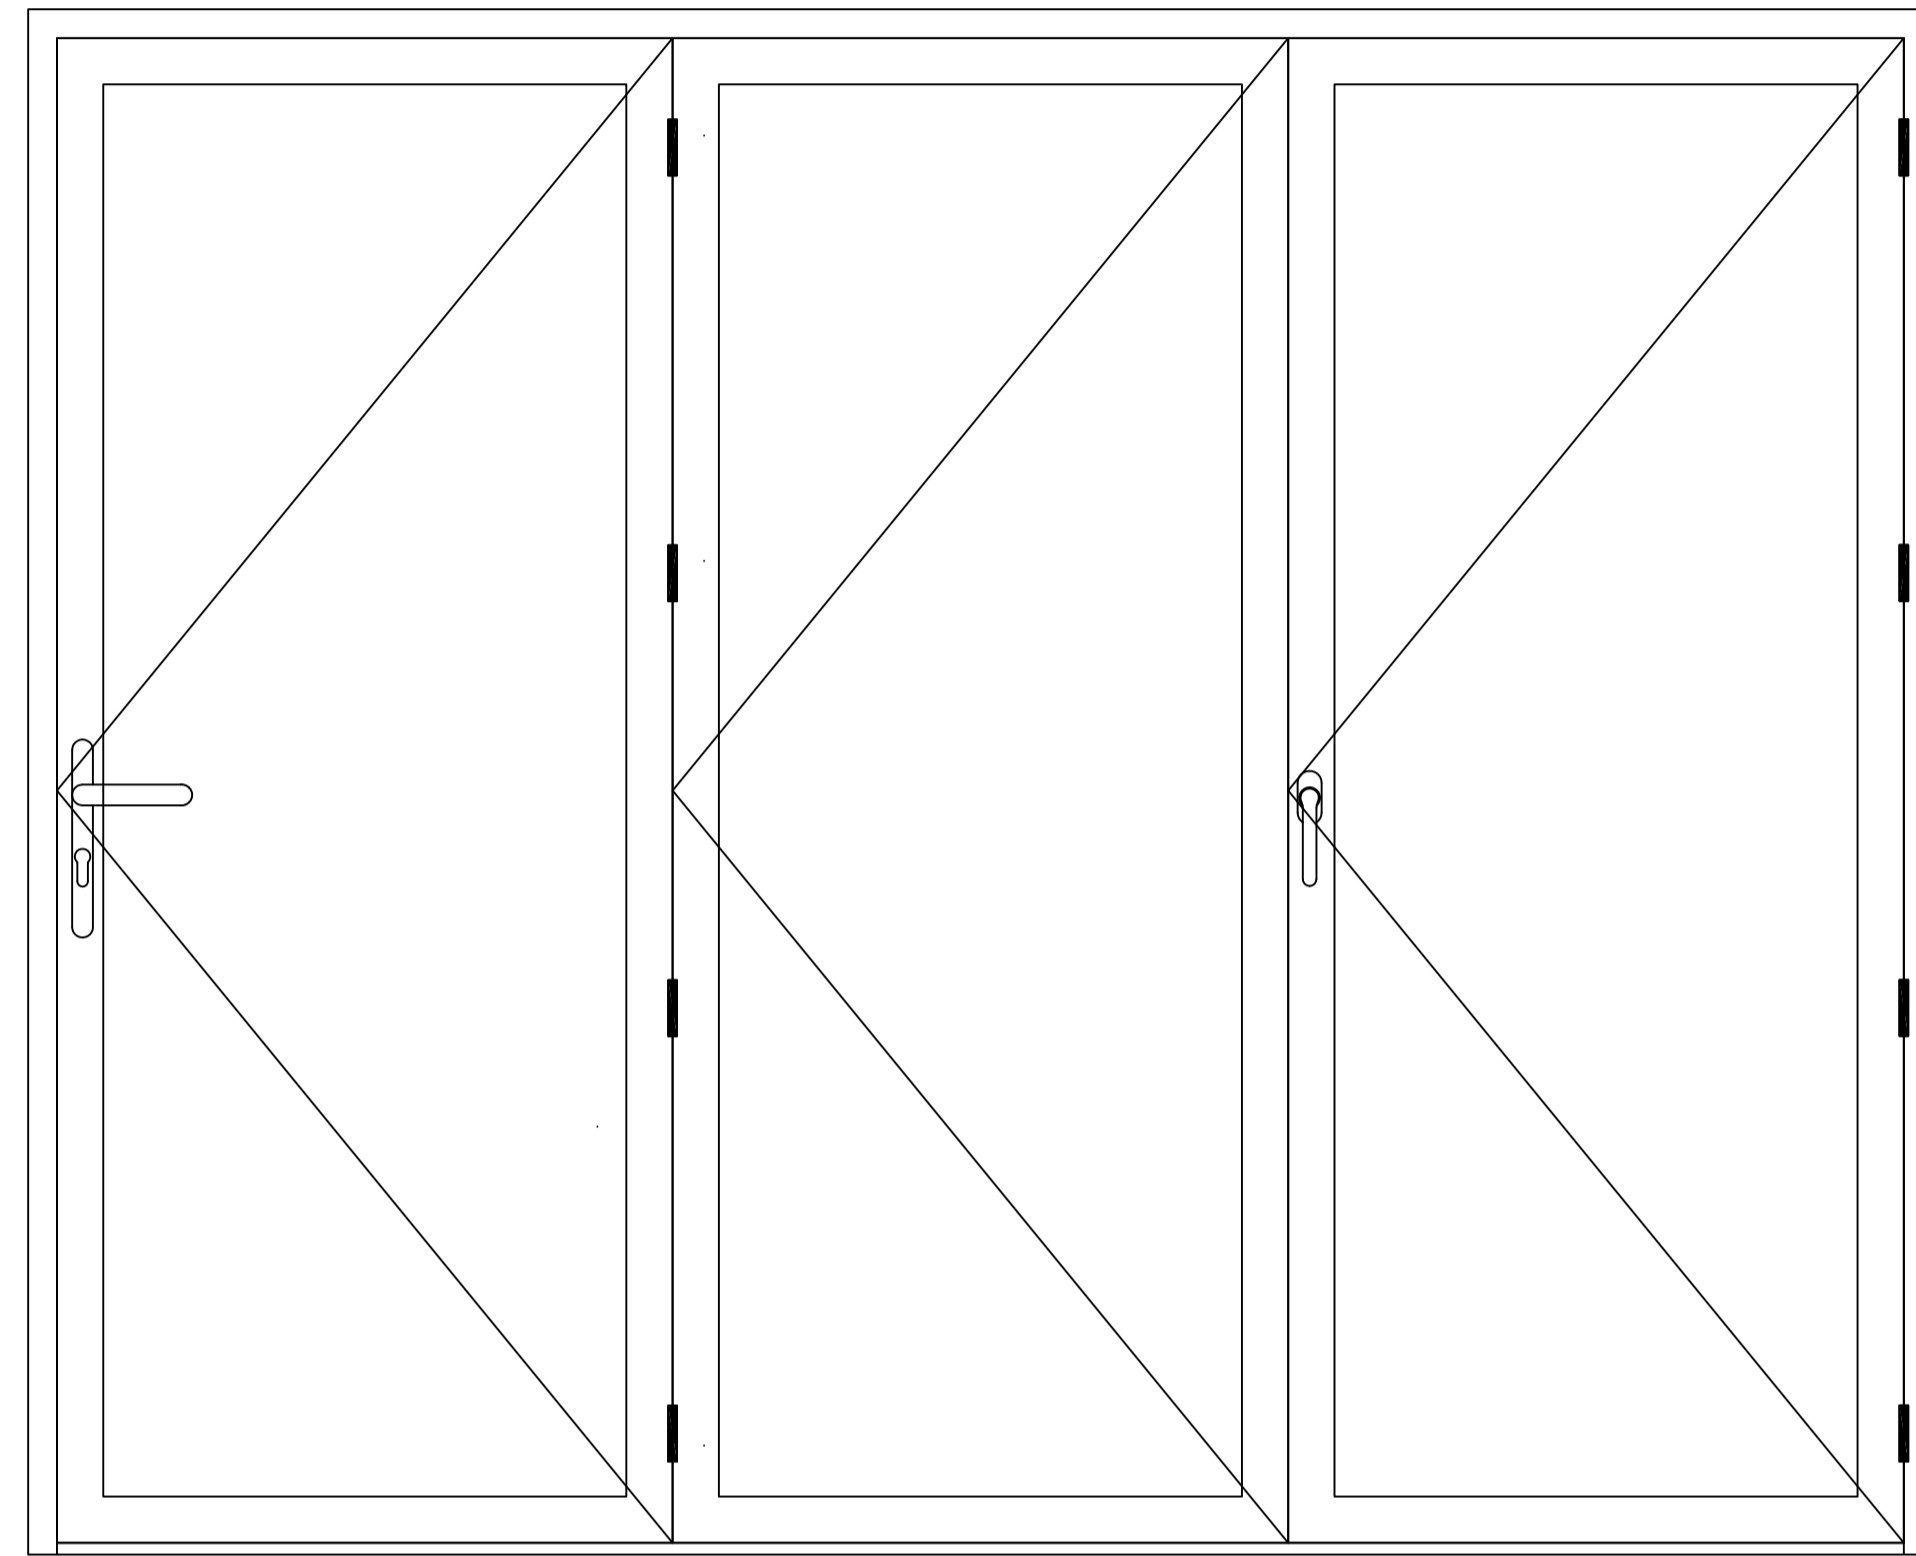

SECTION DRAWING

Aliplast Panorama Series - Bi-Folding Door (75 mm frame)

aluminium window & door

VigorSpace Aluminium Window & Door

info@vigorspace.com

www.vigorspace.com

interior

high sill

interior

low sill

interior

Project	
Builder	
Drawing Section Drawing	
Designer	Shen
Approved	
View	Exterior View
Version No.	
Date	

REVISE & CHANGE RECORD

No.	Date	Description
1		
2		
3		
4		

Remark