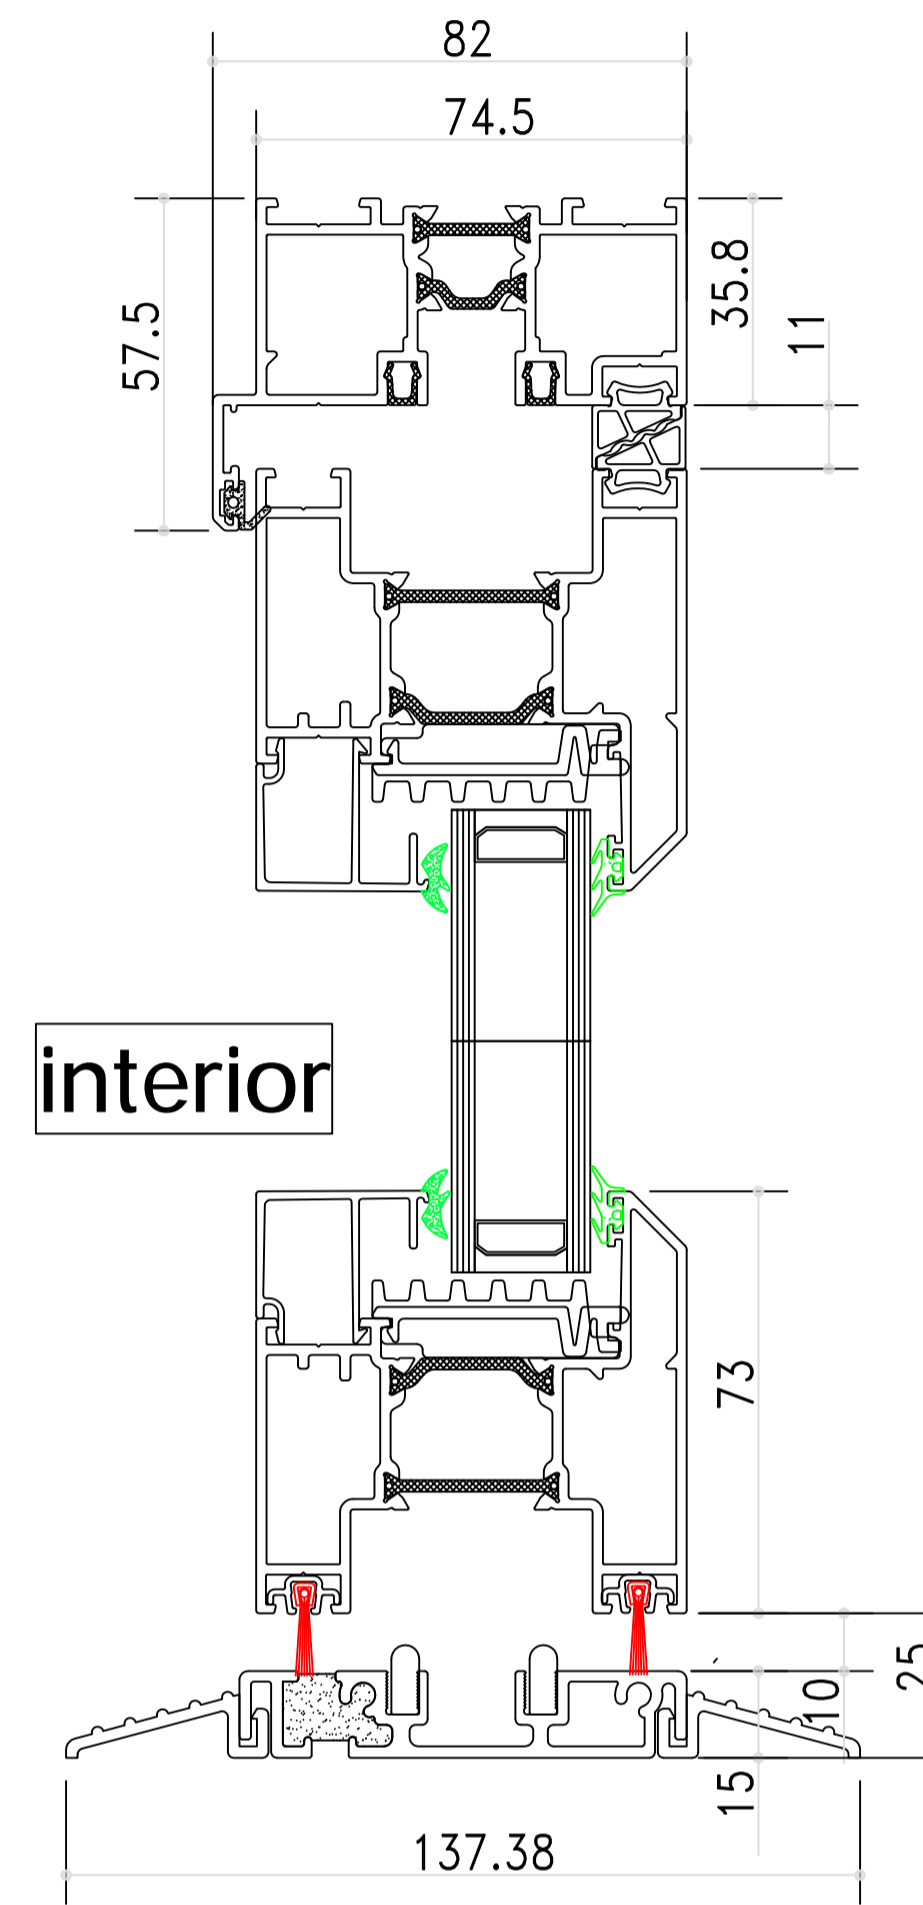

SECTION DRAWING

Aliplast Panorama Series - Bi-Folding Door (75 mm frame)

aluminium window & door

VigorSpace Aluminium Window & Door

info@vigorspace.com

www.vigorspace.com

interior

high sill

interior

low sill

interior

Project	
Builder	
Drawing Section Drawing	
Designer	Shen
Approved	
View	Exterior View
Version No.	
Date	

REVISE & CHANGE RECORD

No.	Date	Description
1		
2		
3		
4		

Remark