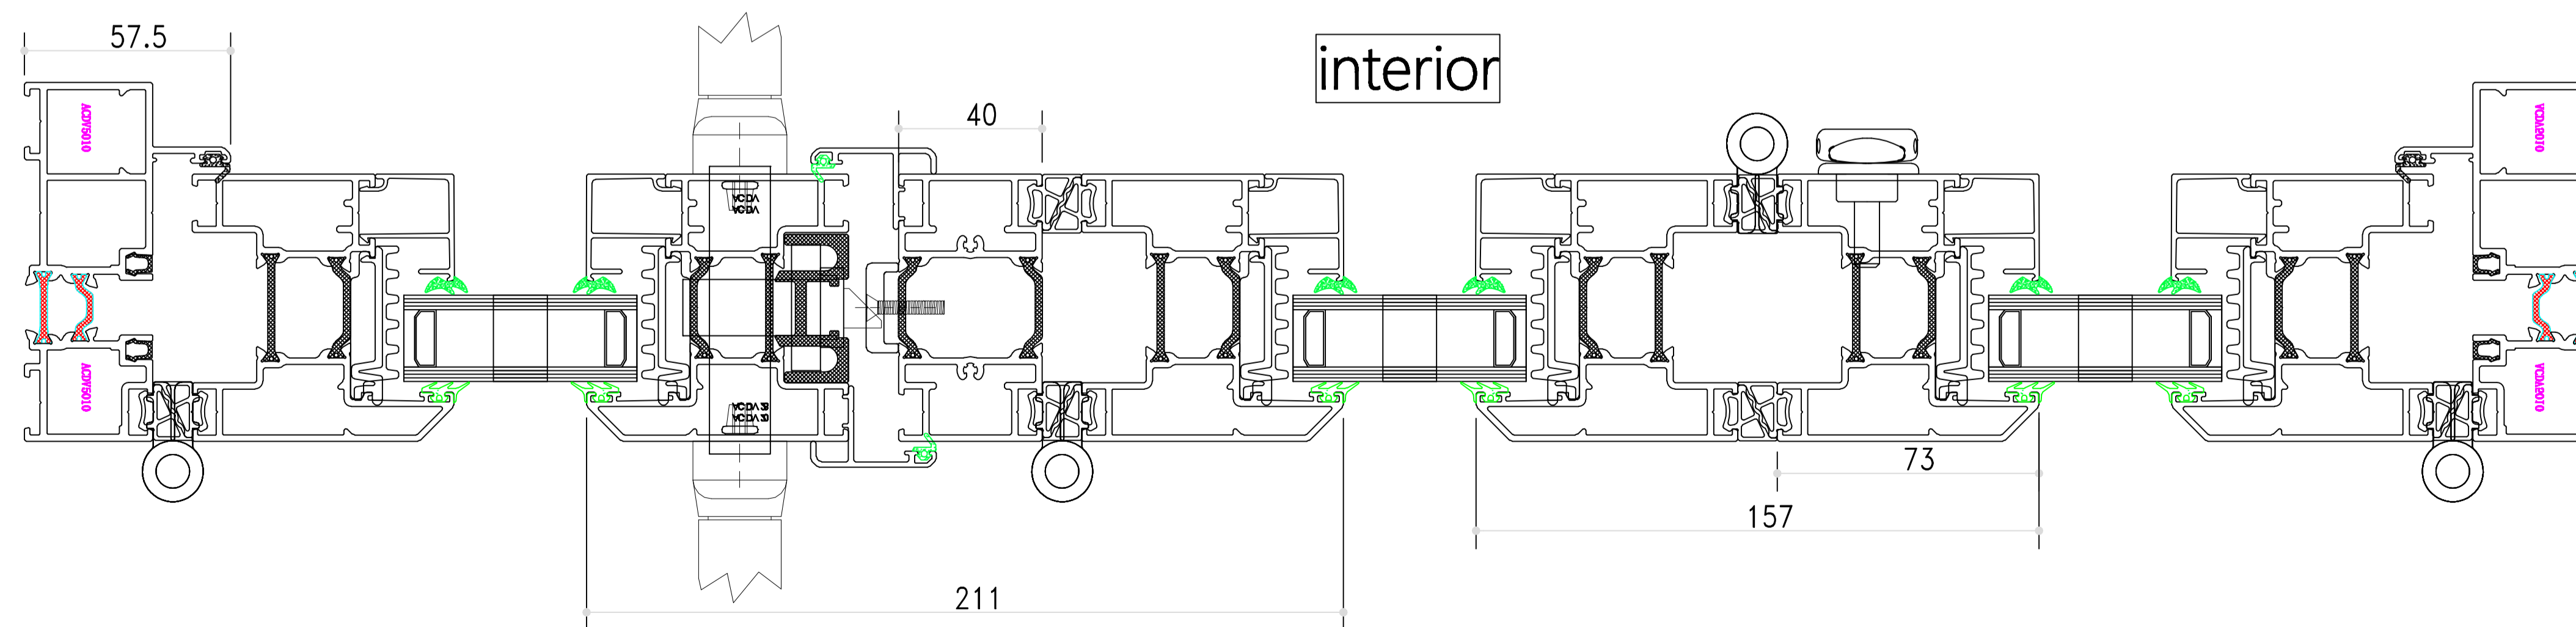

SECTION DRAWING  
Aliplast Panorama Series - Bi-Folding Door (100 mm frame)

VigorSpace Aluminium Window & Door

info@vigorspace.com

www.vigorspace.com

interior

high sill

interior

low sill

interior

Project

Builder

Drawing  
Section Drawing

Designer Shen

Approved

View Exterior View

Version No.