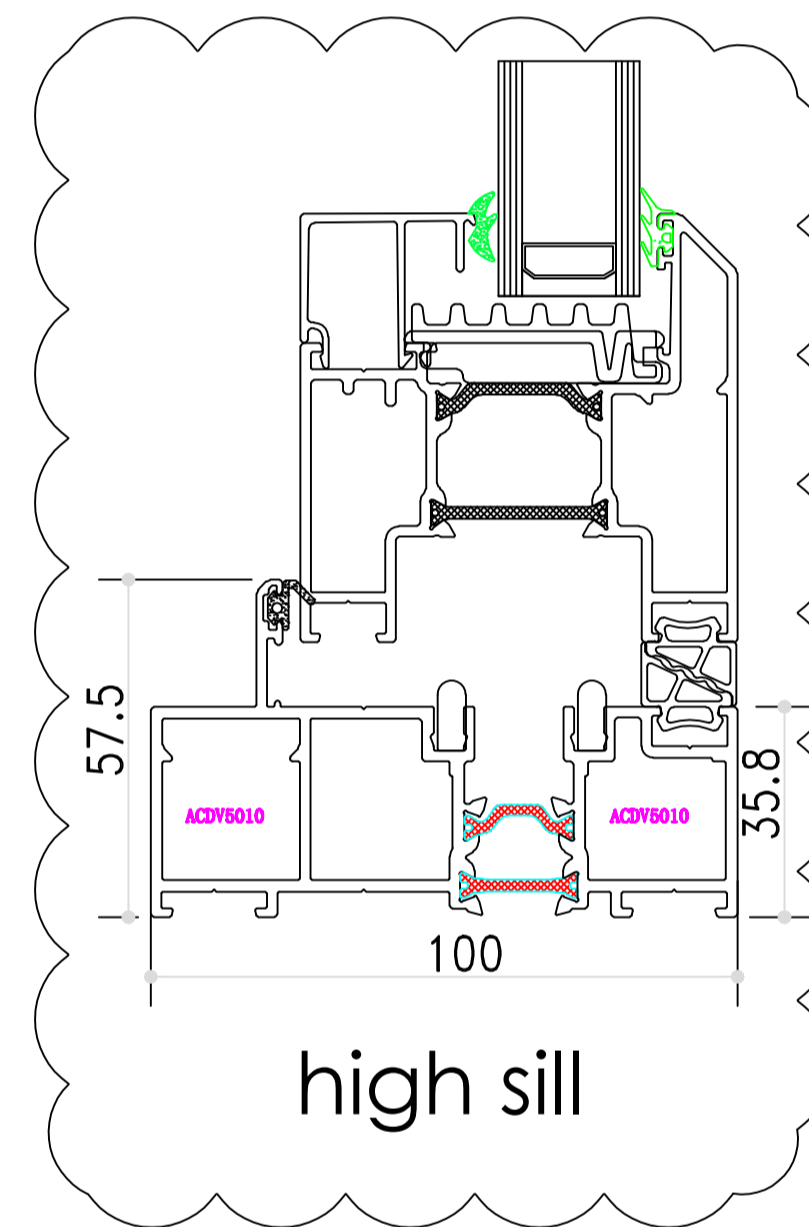

SECTION DRAWING  
Aliplast Panorama Series - Bi-Folding Door (100 mm frame)

VigorSpace Aluminium Window & Door

info@vigorspace.com

www.vigorspace.com

interior

high sill

interior

low sill

interior

Project

Builder

Drawing  
Section Drawing

Designer Shen

Approved

View Exterior View

Version No.