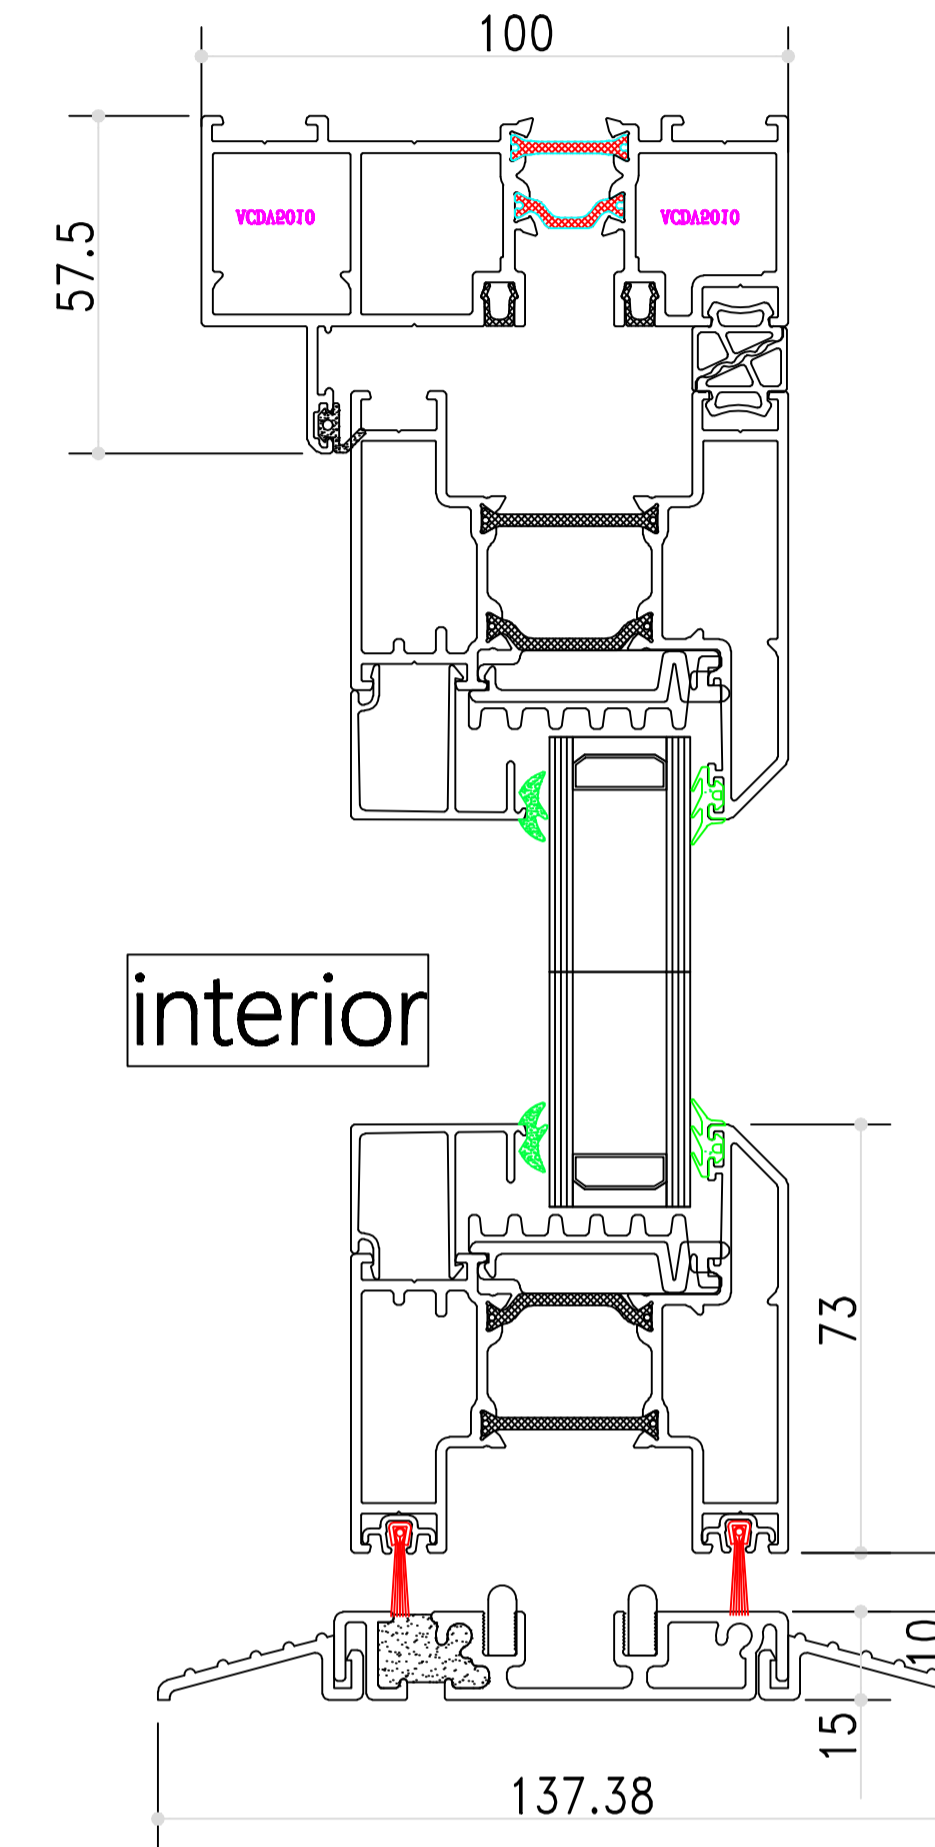

SECTION DRAWING  
Aliplast Panorama Series - Bi-Folding Door (100 mm frame)

VigorSpace Aluminium Window & Door

info@vigorspace.com

www.vigorspace.com

interior

high sill

interior

low sill

interior

Project

Builder

Drawing  
Section Drawing

Designer Shen

Approved

View Exterior View

Version No.