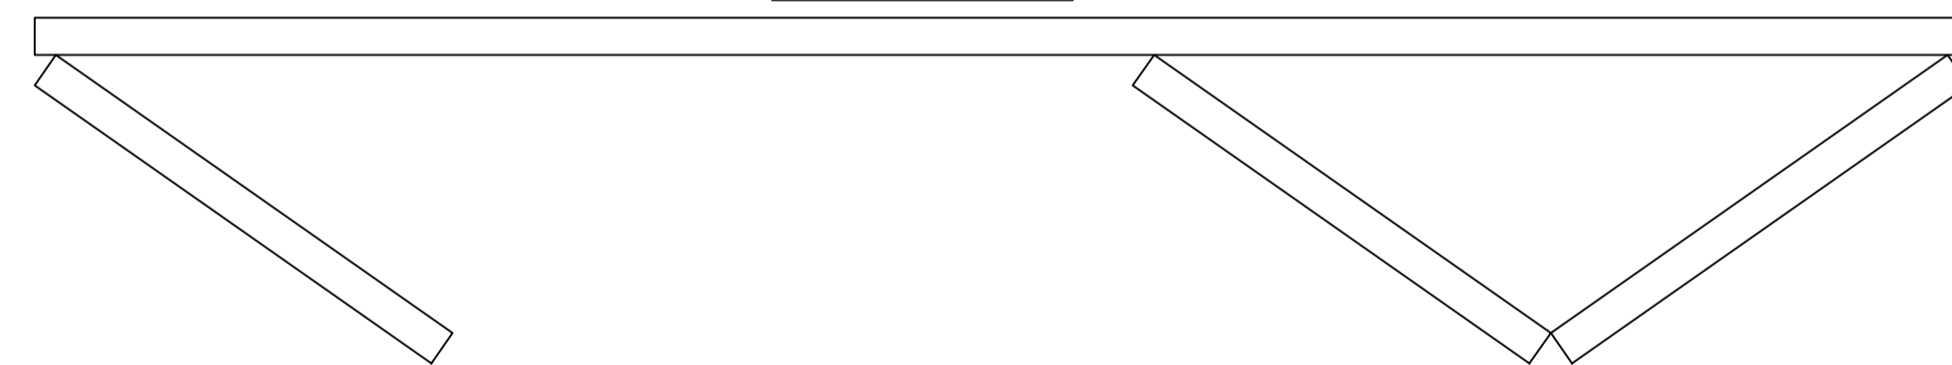

SECTION DRAWING  
Aliplast Panorama Series - Bi-Folding Door (100 mm frame)

VigorSpace Aluminium Window & Door

info@vigorspace.com

www.vigorspace.com

interior

high sill

interior

low sill

interior

Project

Builder

Drawing  
Section Drawing

Designer Shen

Approved

View Exterior View

Version No.