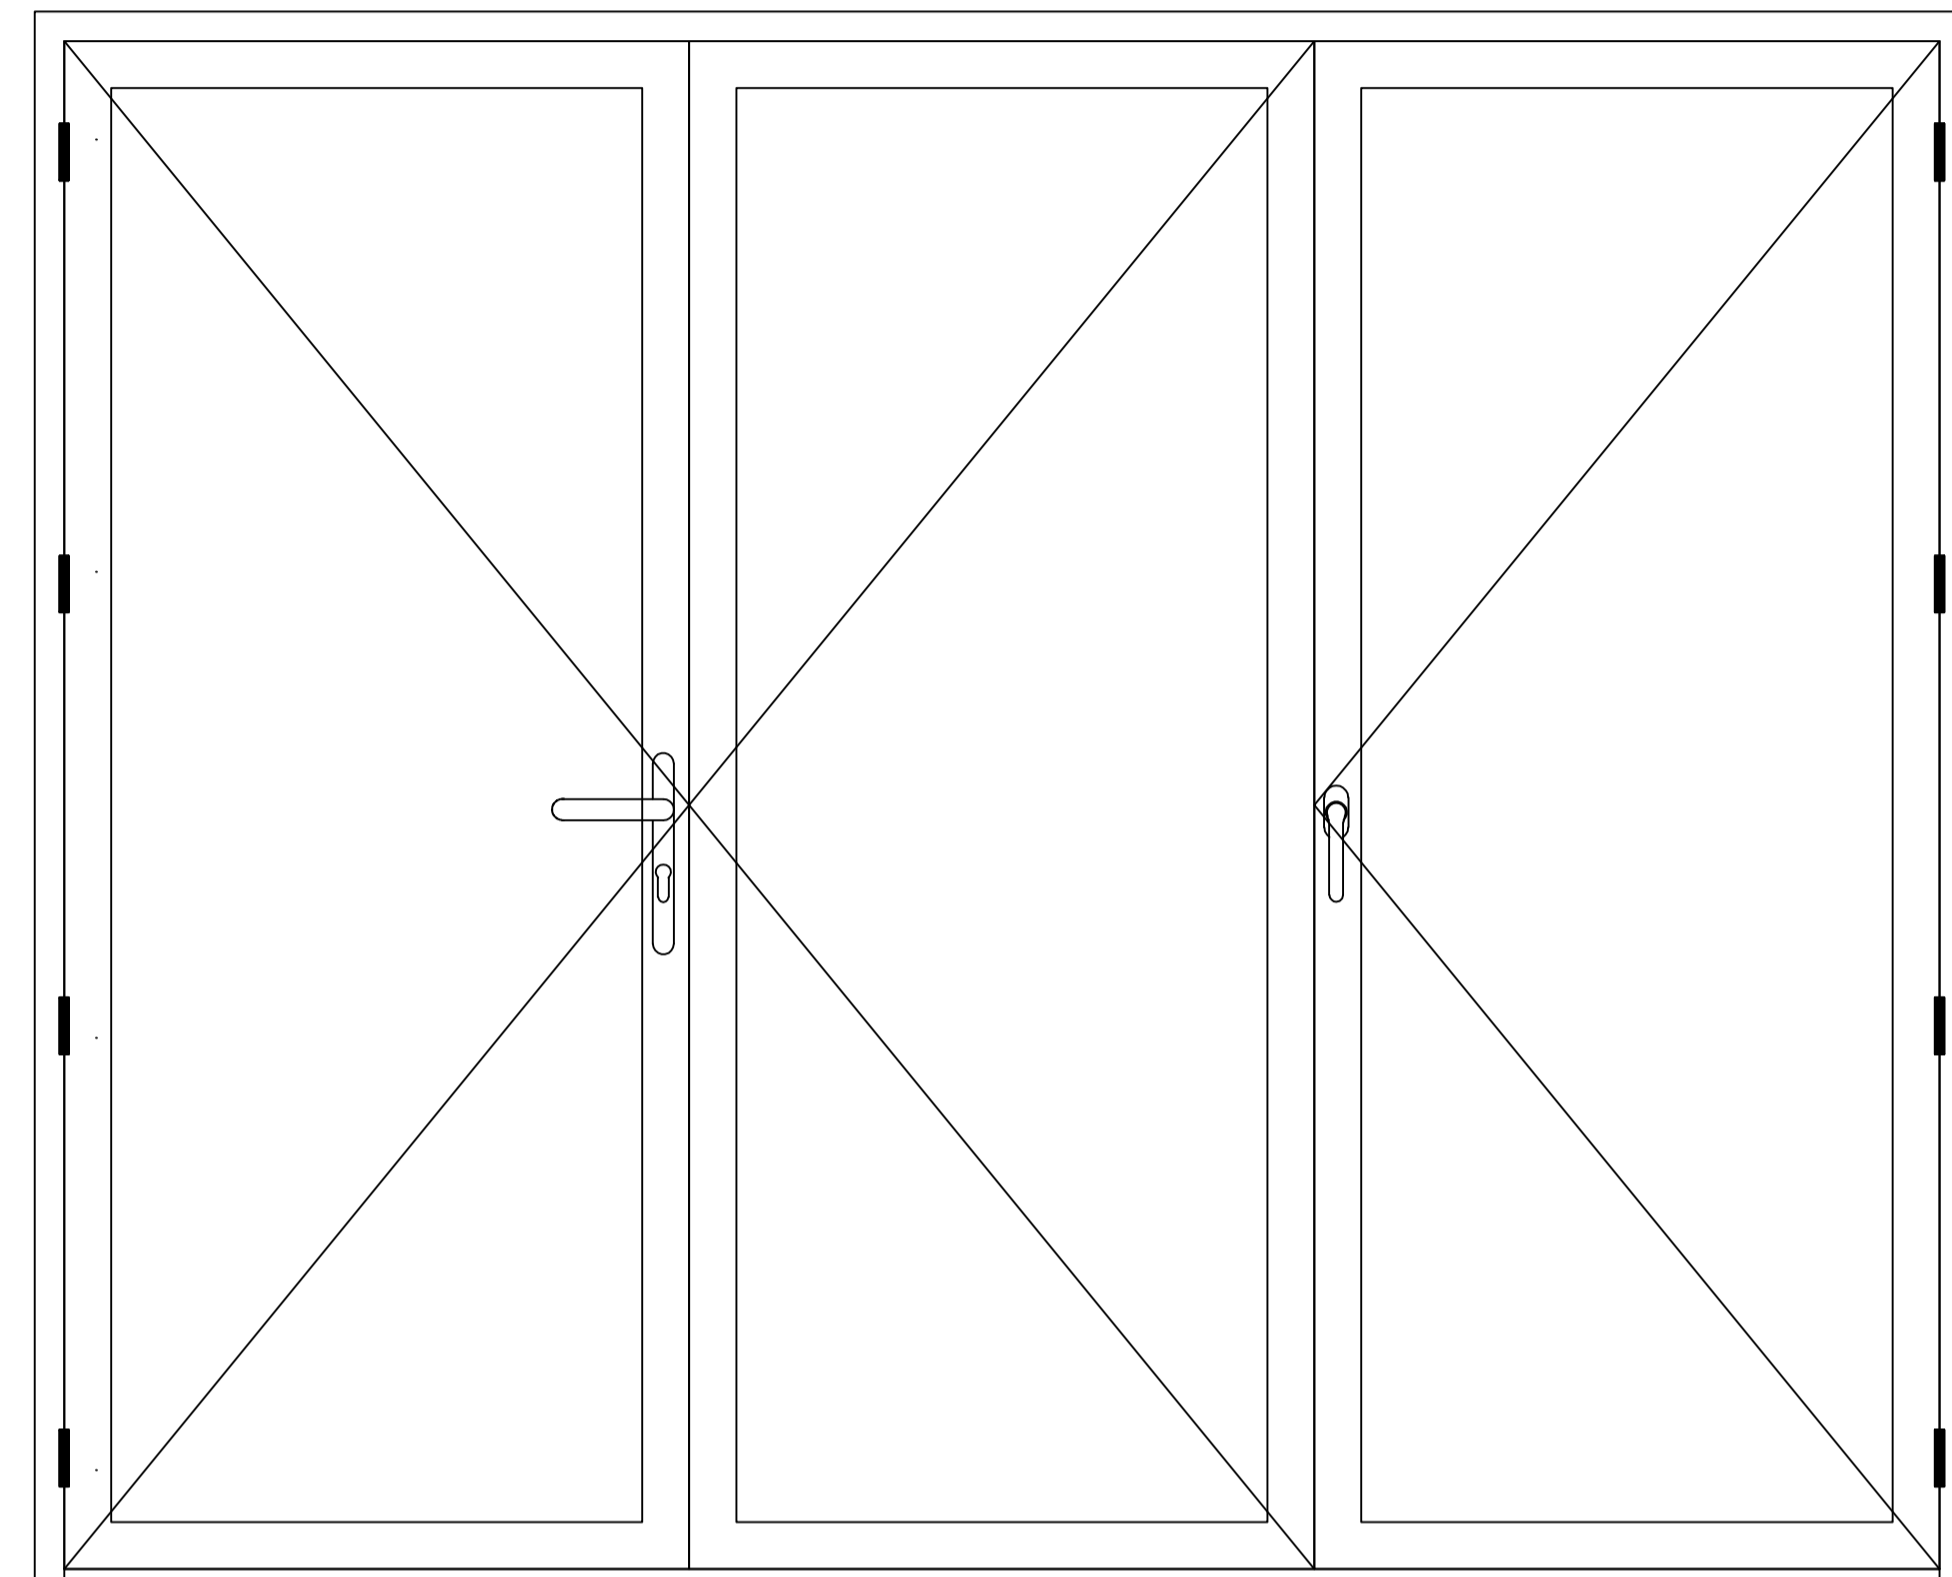

SECTION DRAWING  
Aliplast Panorama Series - Bi-Folding Door (100 mm frame)

VigorSpace Aluminium Window & Door

info@vigorspace.com

www.vigorspace.com

interior

high sill

interior

low sill

interior

Project

Builder

Drawing  
Section Drawing

Designer Shen

Approved

View Exterior View

Version No.