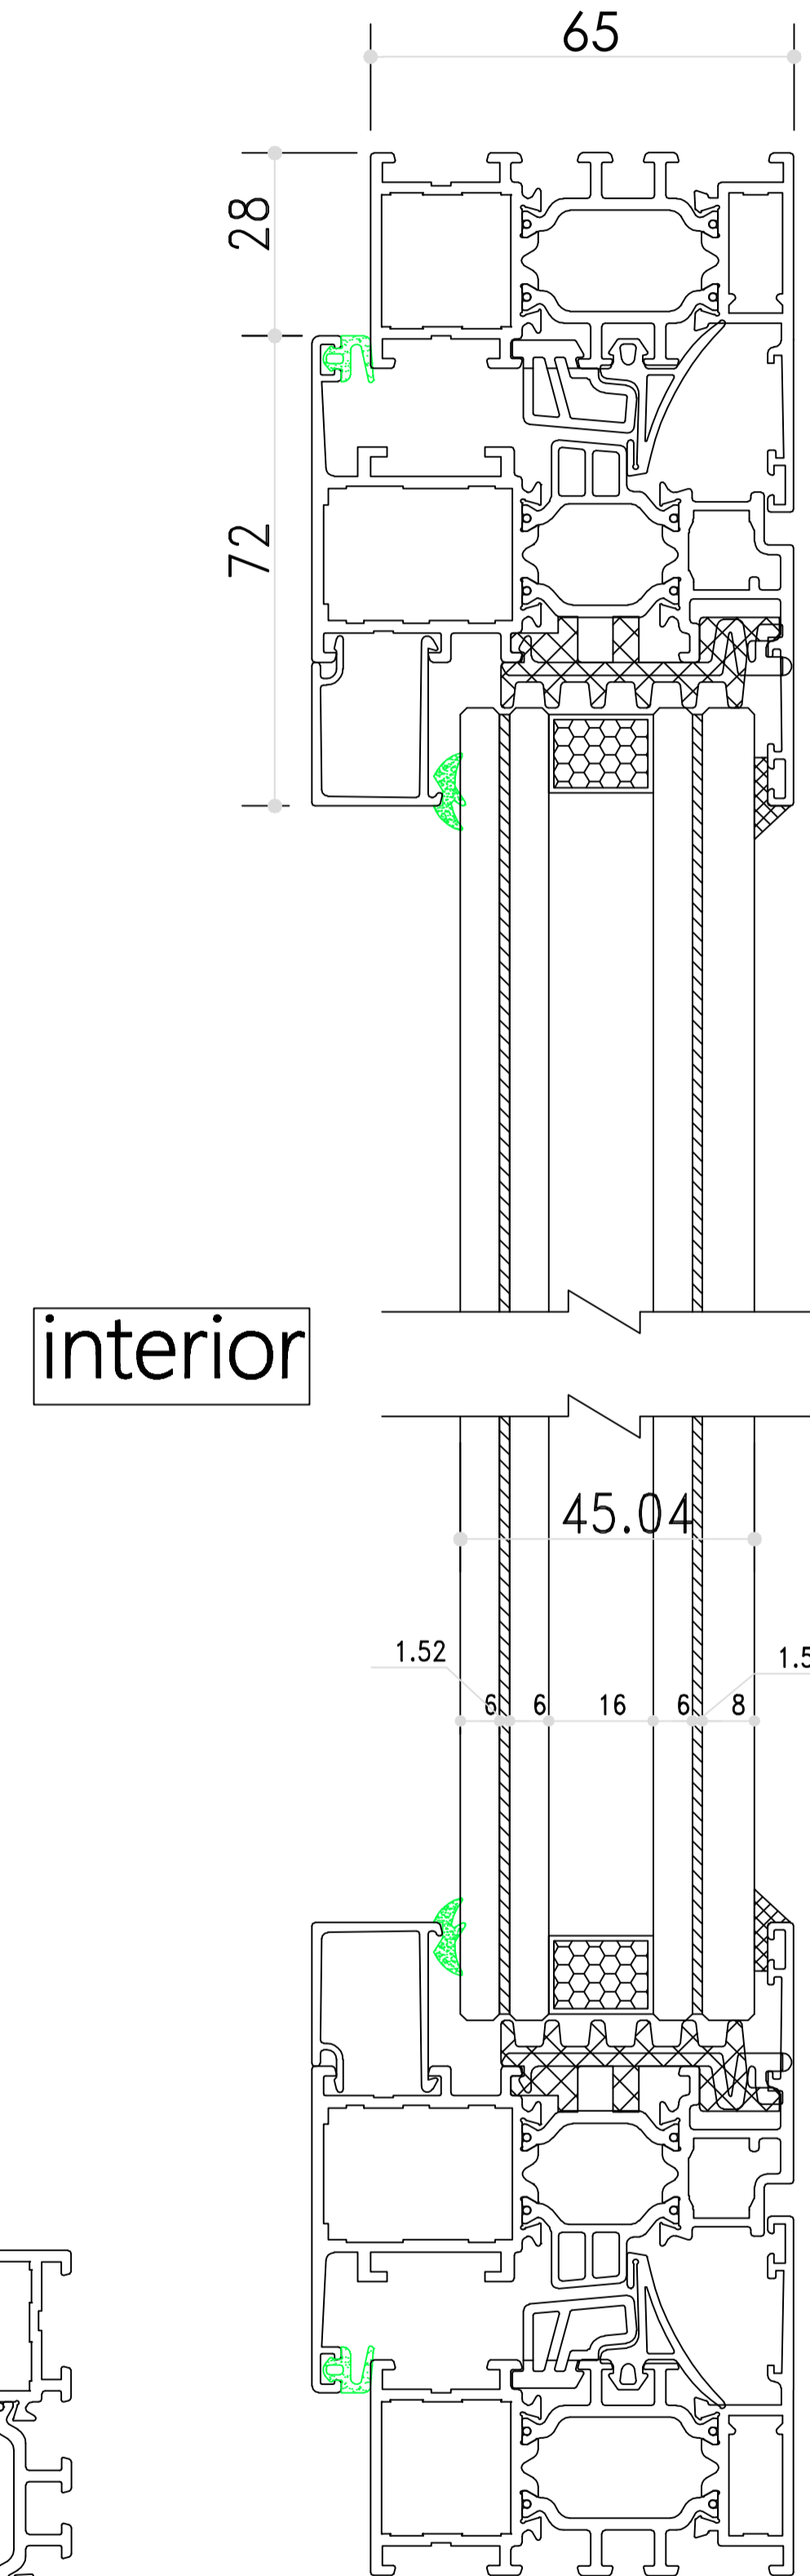

SECTION DRAWING
Aliplast Ecofutural Series - Tilt&Turn Window(65 mm frame)

VigorSpace Aluminium Window & Door

info@vigorspace.com

www.vigorspace.com

Project	
Builder	
Drawing Section Drawing	
Designer	Shen
Approved	
View	Exterior View
Version No.	
Date	

REVISE & CHANGE RECORD		
No.	Date	Description
1		
2		
3		
4		
Remark		