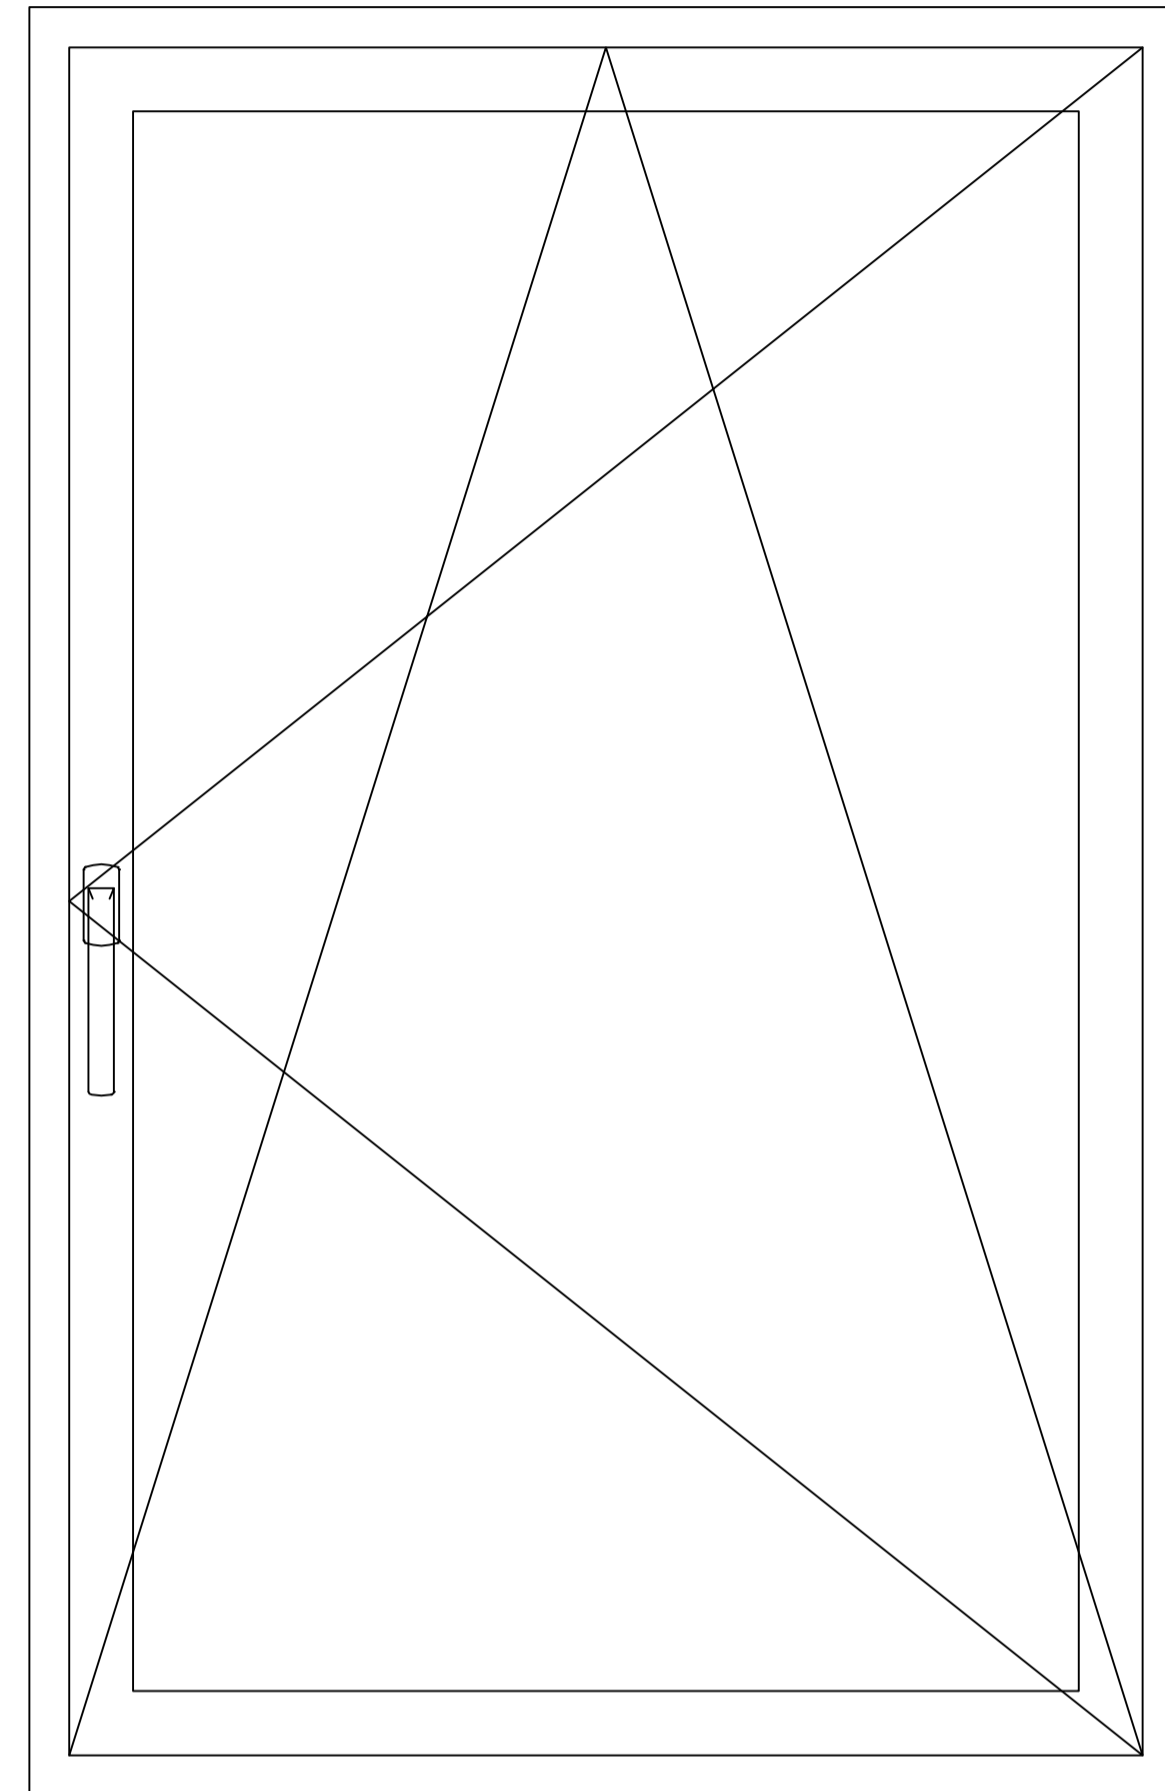

SECTION DRAWING
Aliplast Ecofutural Series - Tilt&Turn Window(65 mm frame)

VigorSpace Aluminium Window & Door

info@vigorspace.com

www.vigorspace.com

Project	
Builder	
Drawing Section Drawing	
Designer	Shen
Approved	
View	Exterior View
Version No.	
Date	