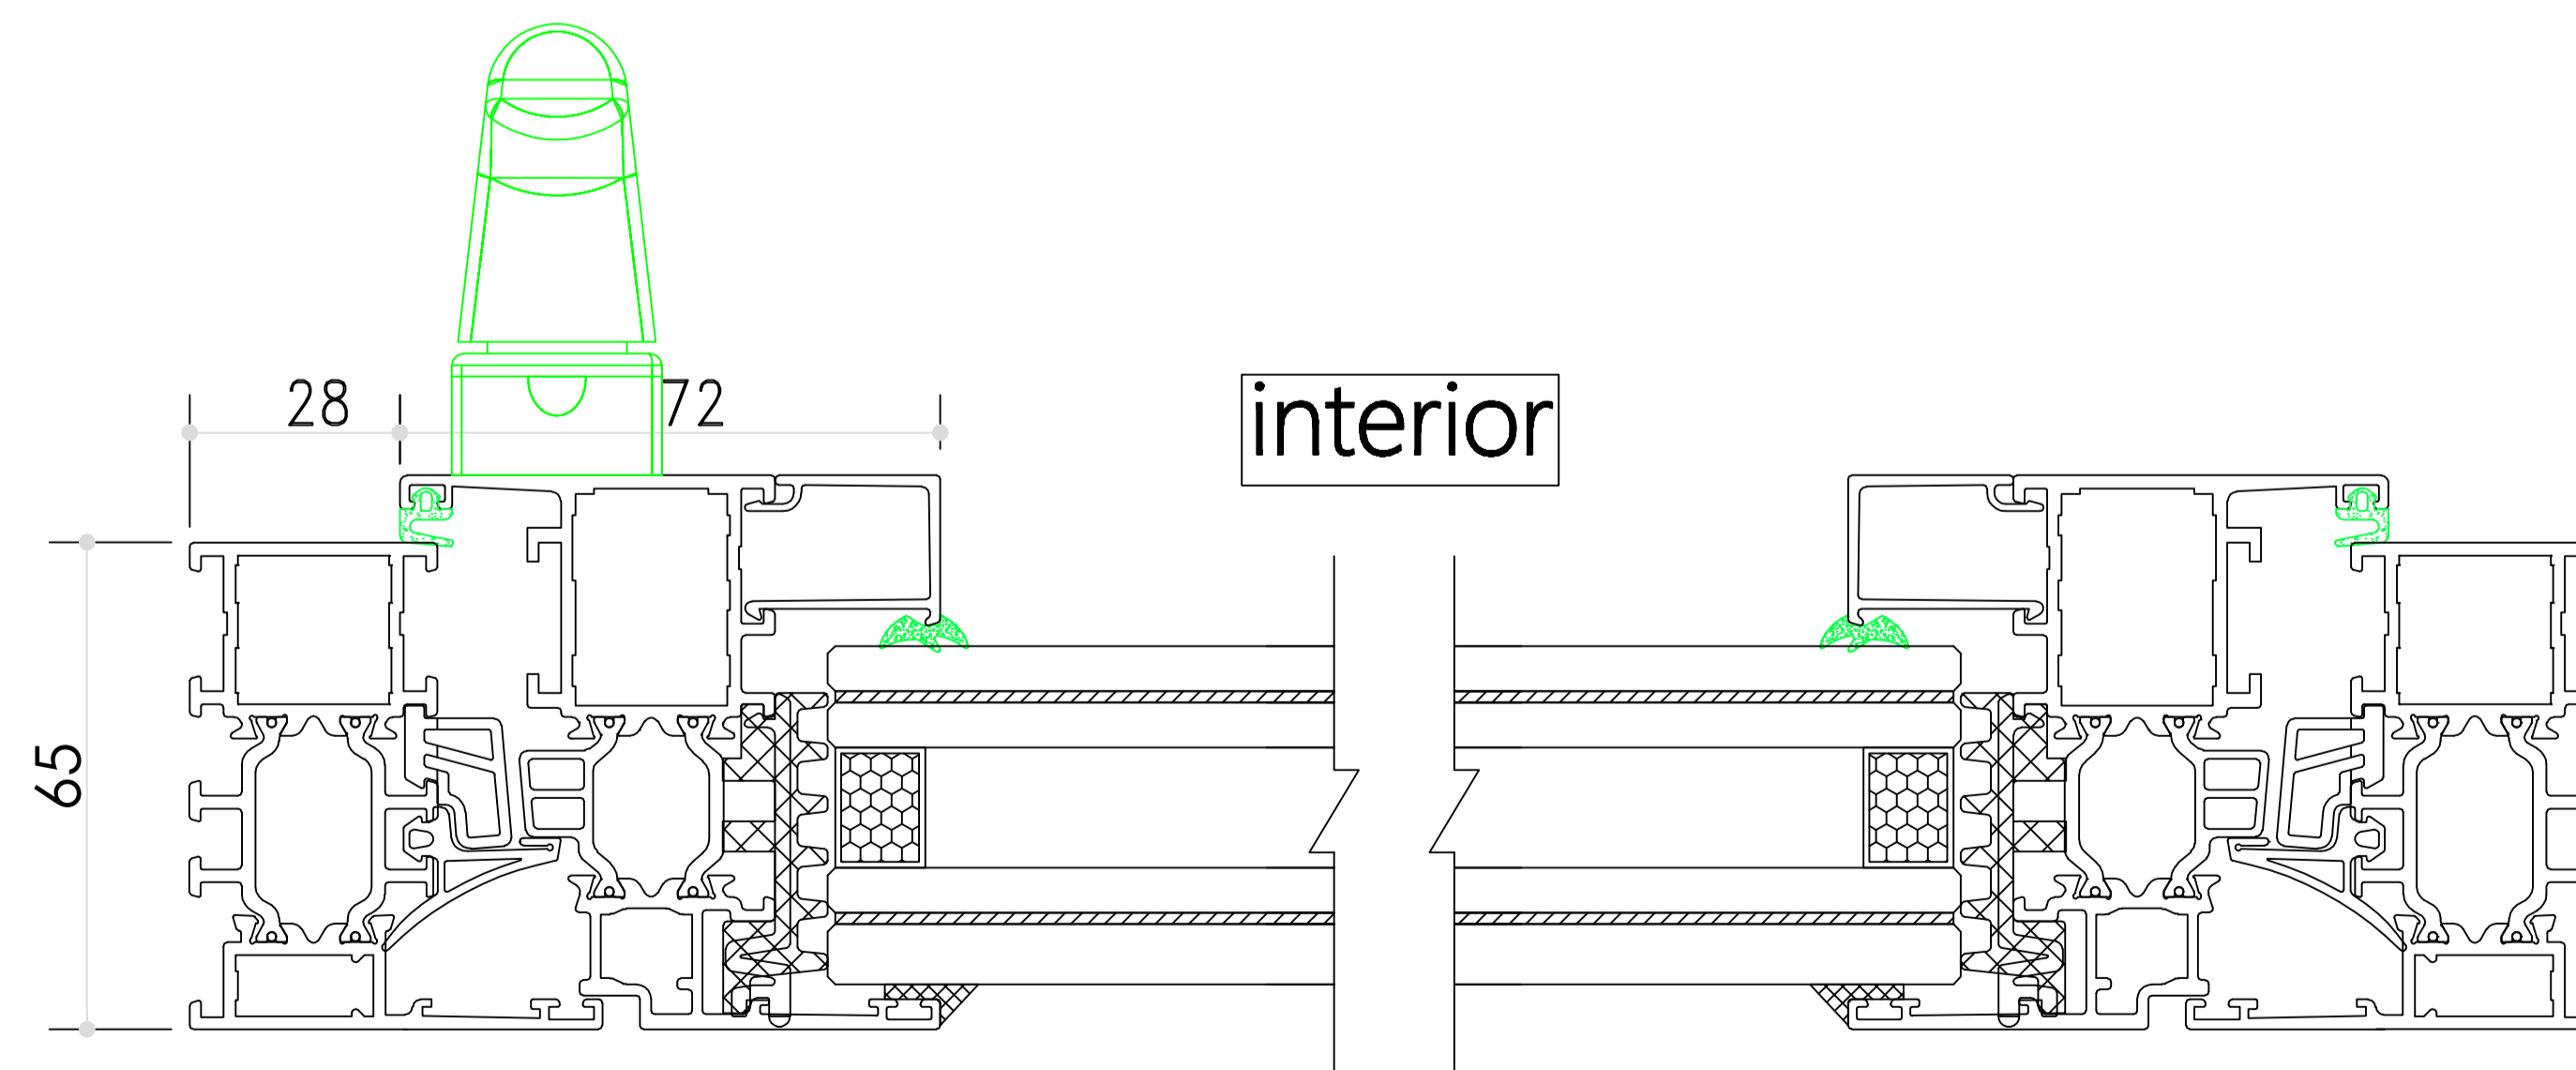

SECTION DRAWING
Aliplast Ecofutural Series - Tilt&Turn Window(65 mm frame)

VigorSpace Aluminium Window & Door

info@vigorspace.com

www.vigorspace.com

Project	
Builder	
Drawing Section Drawing	
Designer	Shen
Approved	
View	Exterior View
Version No.	
Date	