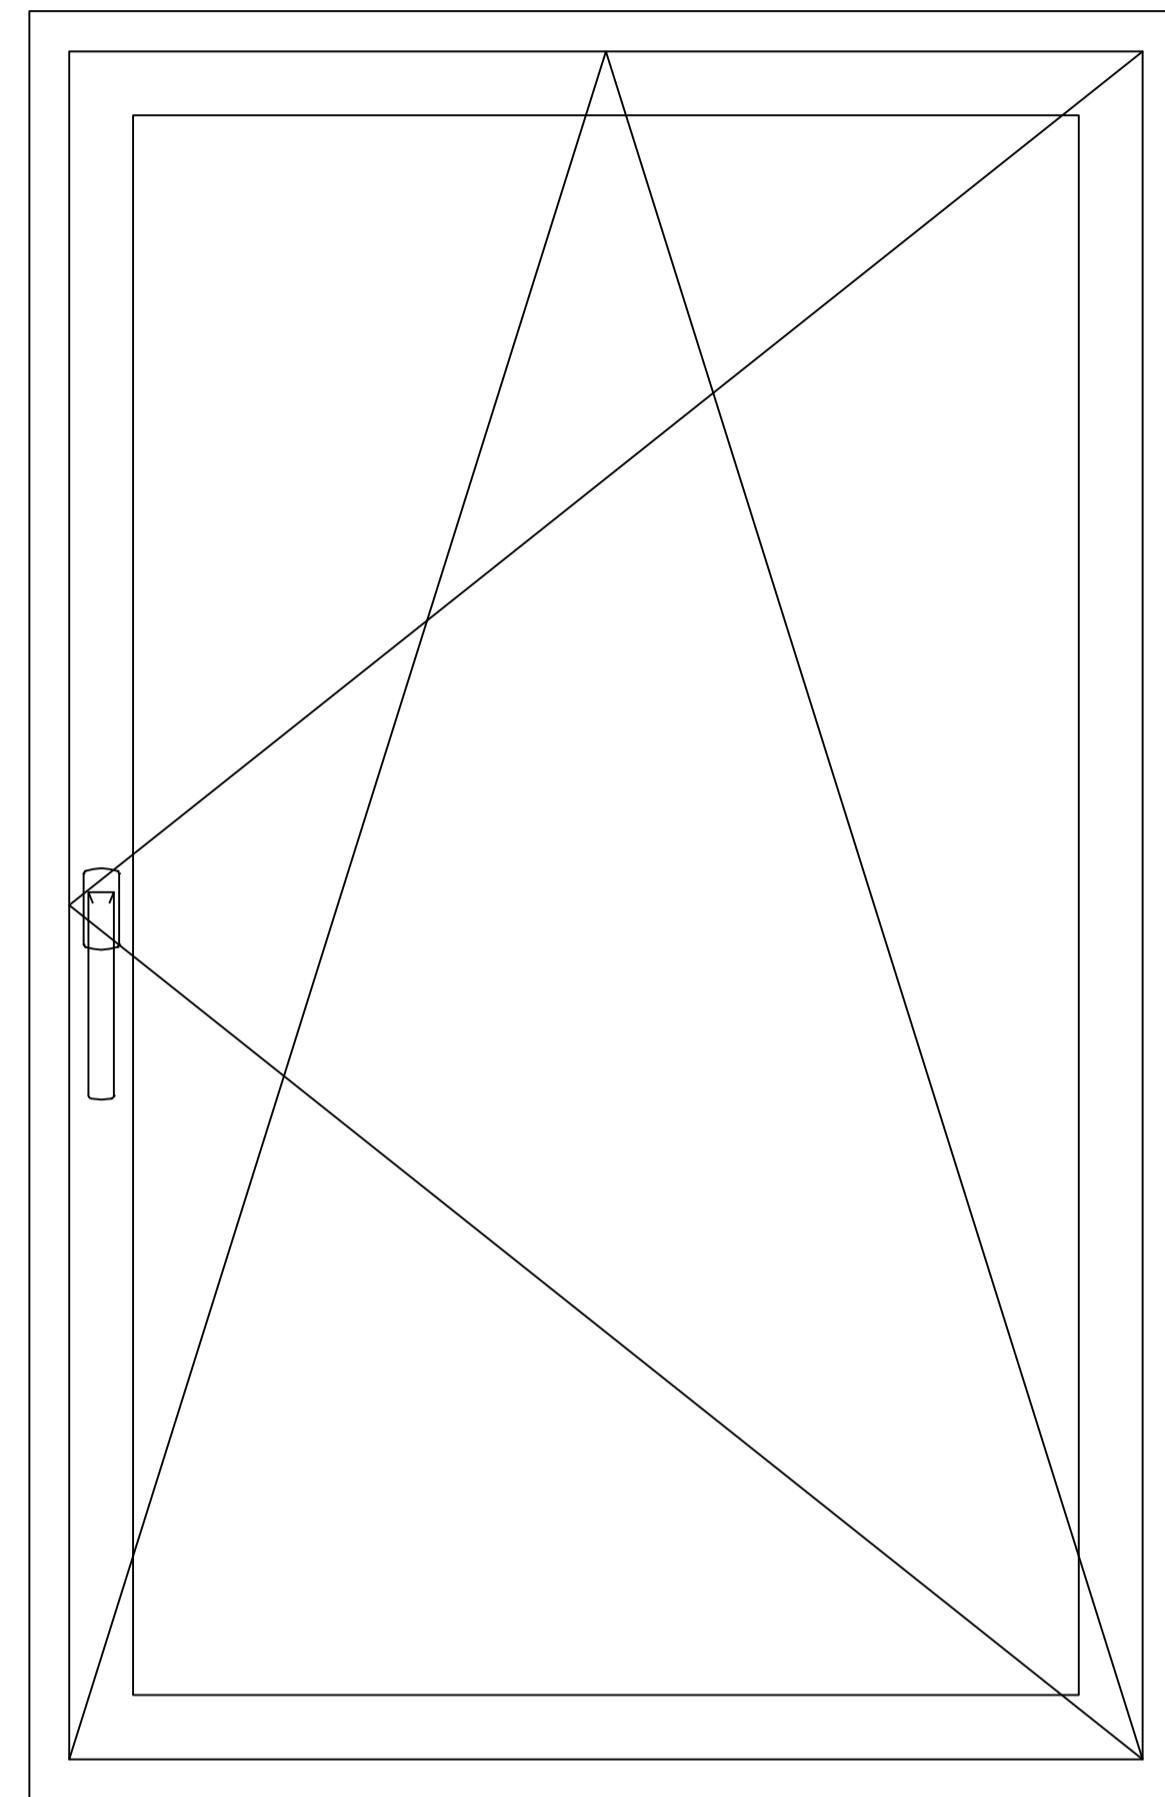

SECTION DRAWING
 Aliplast Ecofutural Series - Tilt&Turn Window(100 mm frame)

VigorSpace Aluminium Window & Door

info@vigorspace.com

www.vigorspace.com

interior

interior

Project

Builder

Drawing
Section Drawing

Designer Shen

Approved

View Exterior View

Version No.

Date

REVISE & CHANGE RECORD

No.	Date	Description
1		
2		
3		
4		