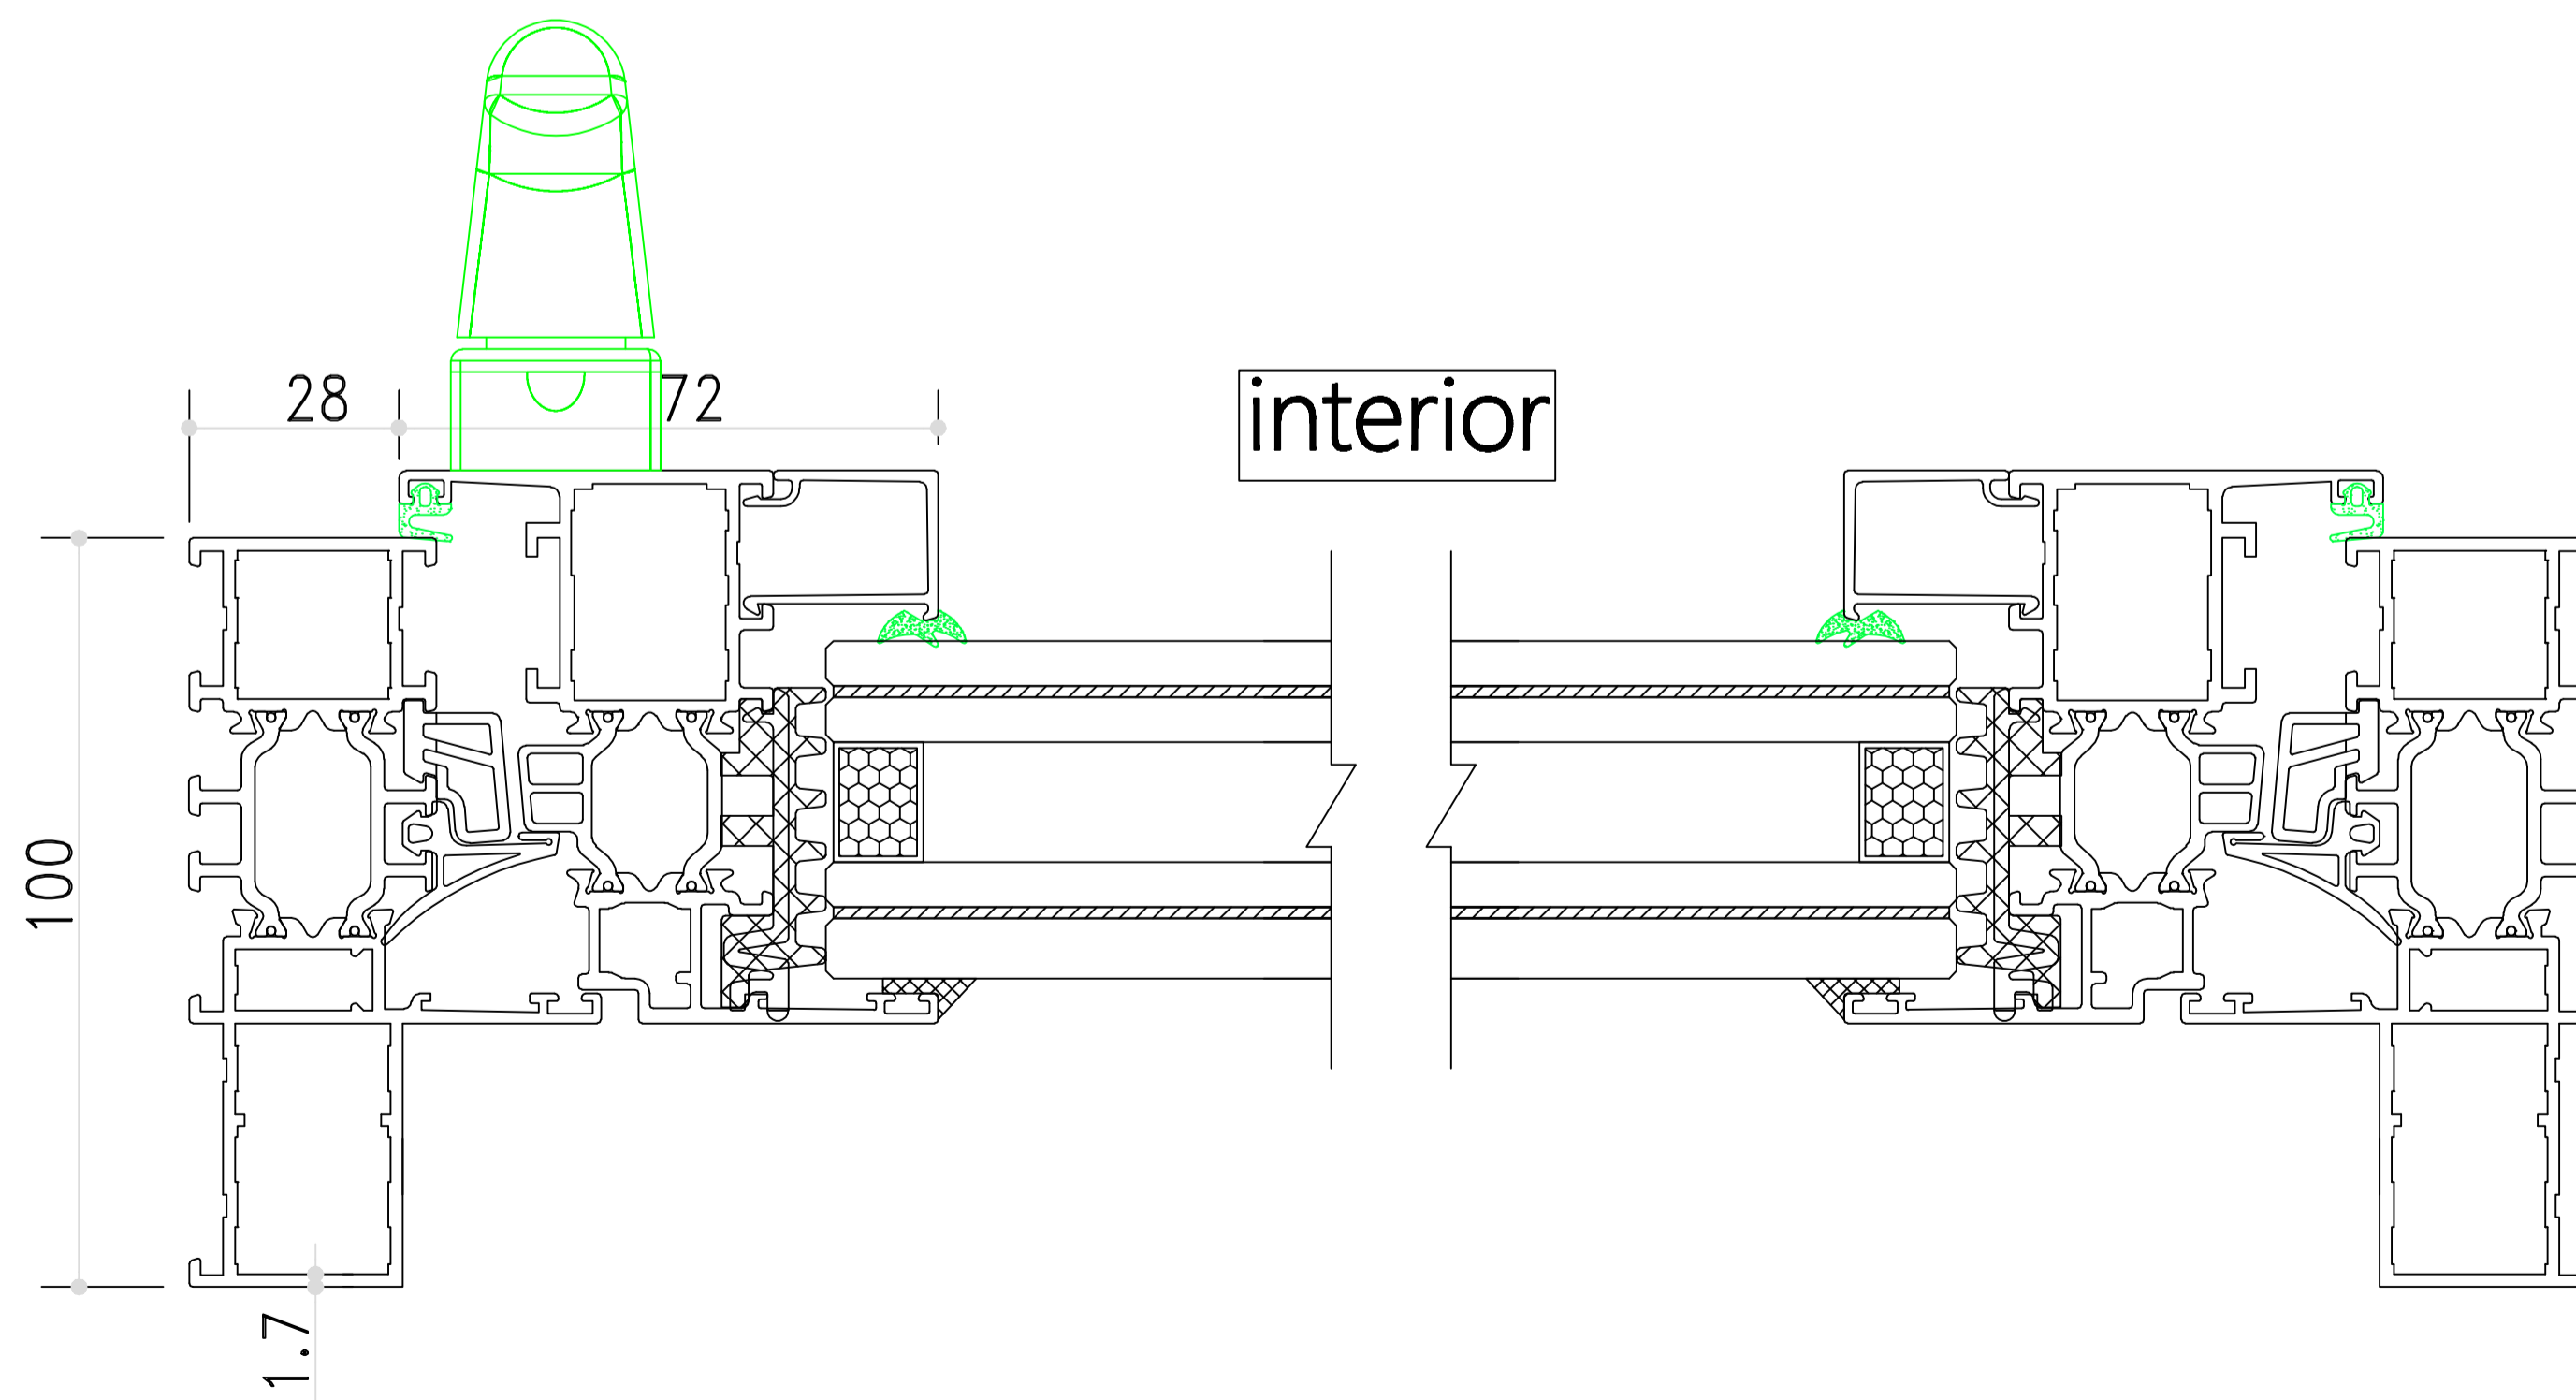

SECTION DRAWING
 Aliplast Ecofutural Series - Tilt&Turn Window(100 mm frame)

VigorSpace Aluminium Window & Door

info@vigorspace.com

www.vigorspace.com

interior

interior

Project

Builder

Drawing
Section Drawing

Designer Shen

Approved

View Exterior View

Version No.

Date

REVISE & CHANGE RECORD

No.	Date	Description
1		
2		
3		
4		