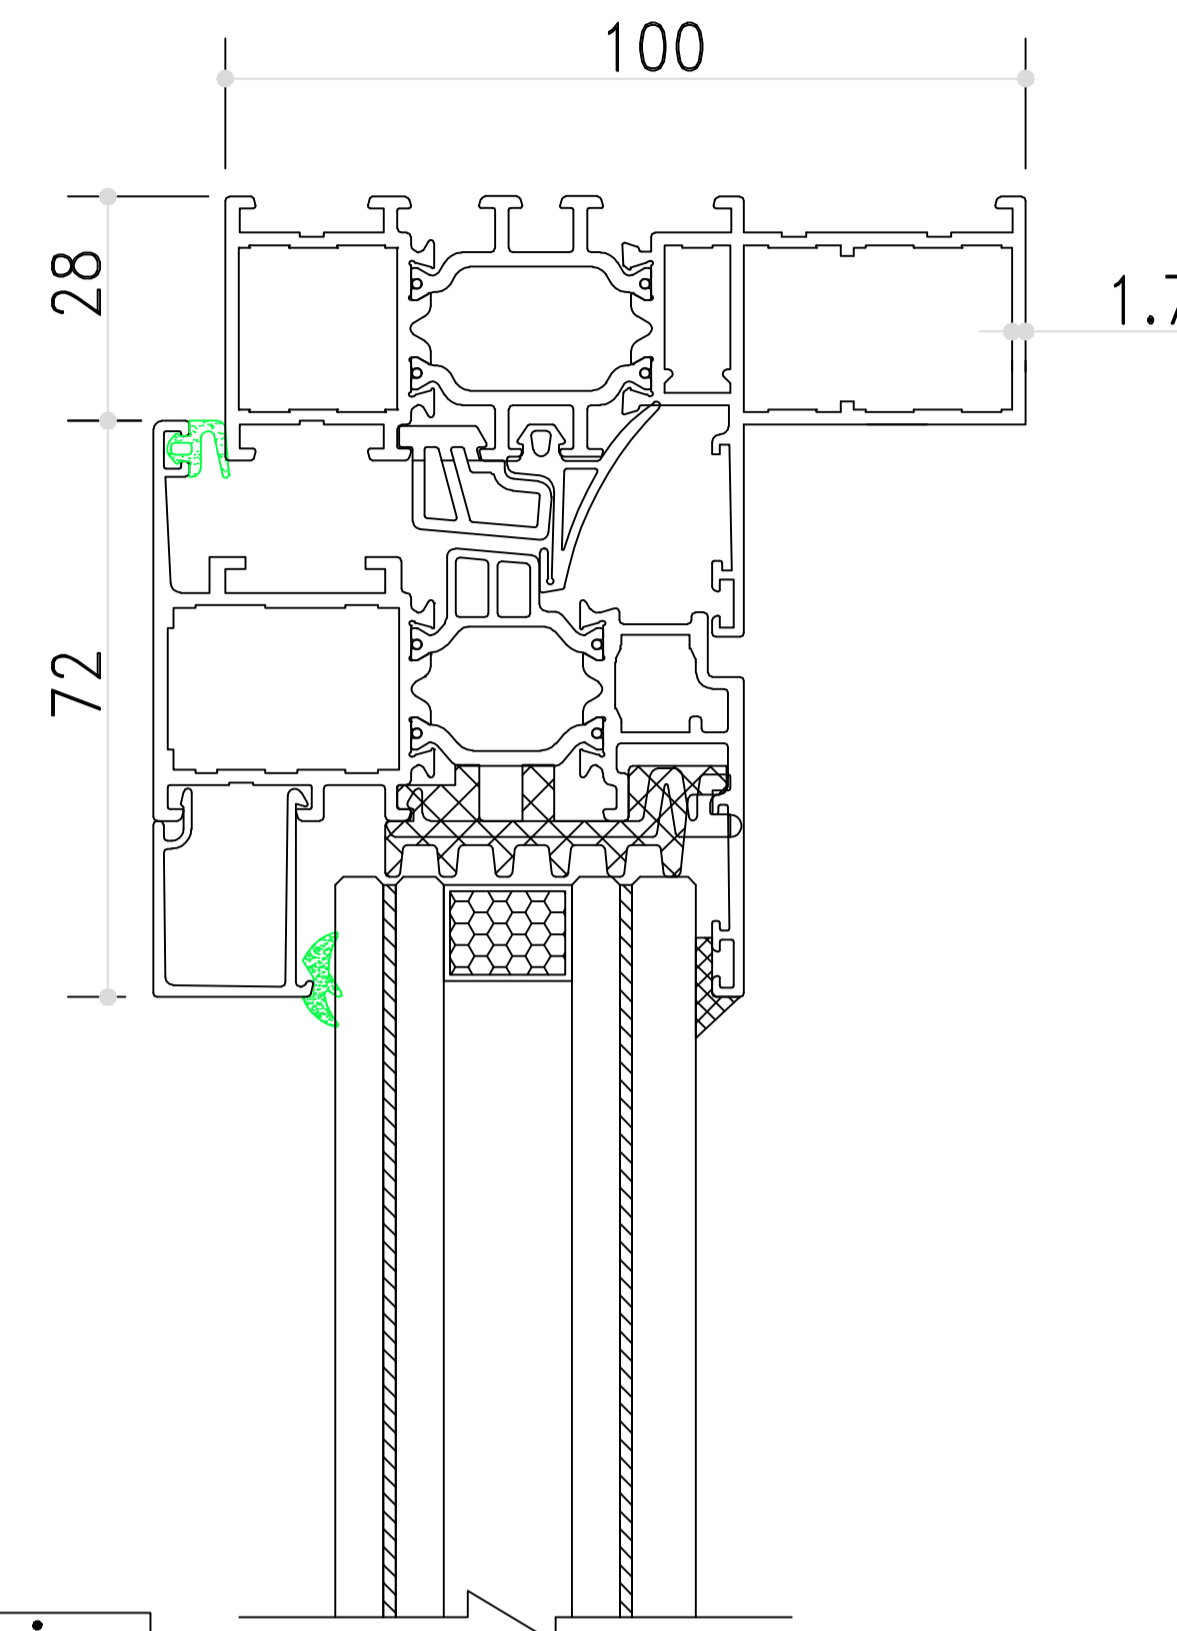

SECTION DRAWING
 Aliplast Ecofutural Series - Tilt&Turn Window(100 mm frame)

VigorSpace Aluminium Window & Door

info@vigorspace.com

www.vigorspace.com

interior

interior

Project

Builder

Drawing
Section Drawing

Designer Shen

Approved

View Exterior View

Version No.

Date

REVISE & CHANGE RECORD

No.	Date	Description
1		
2		
3		
4		