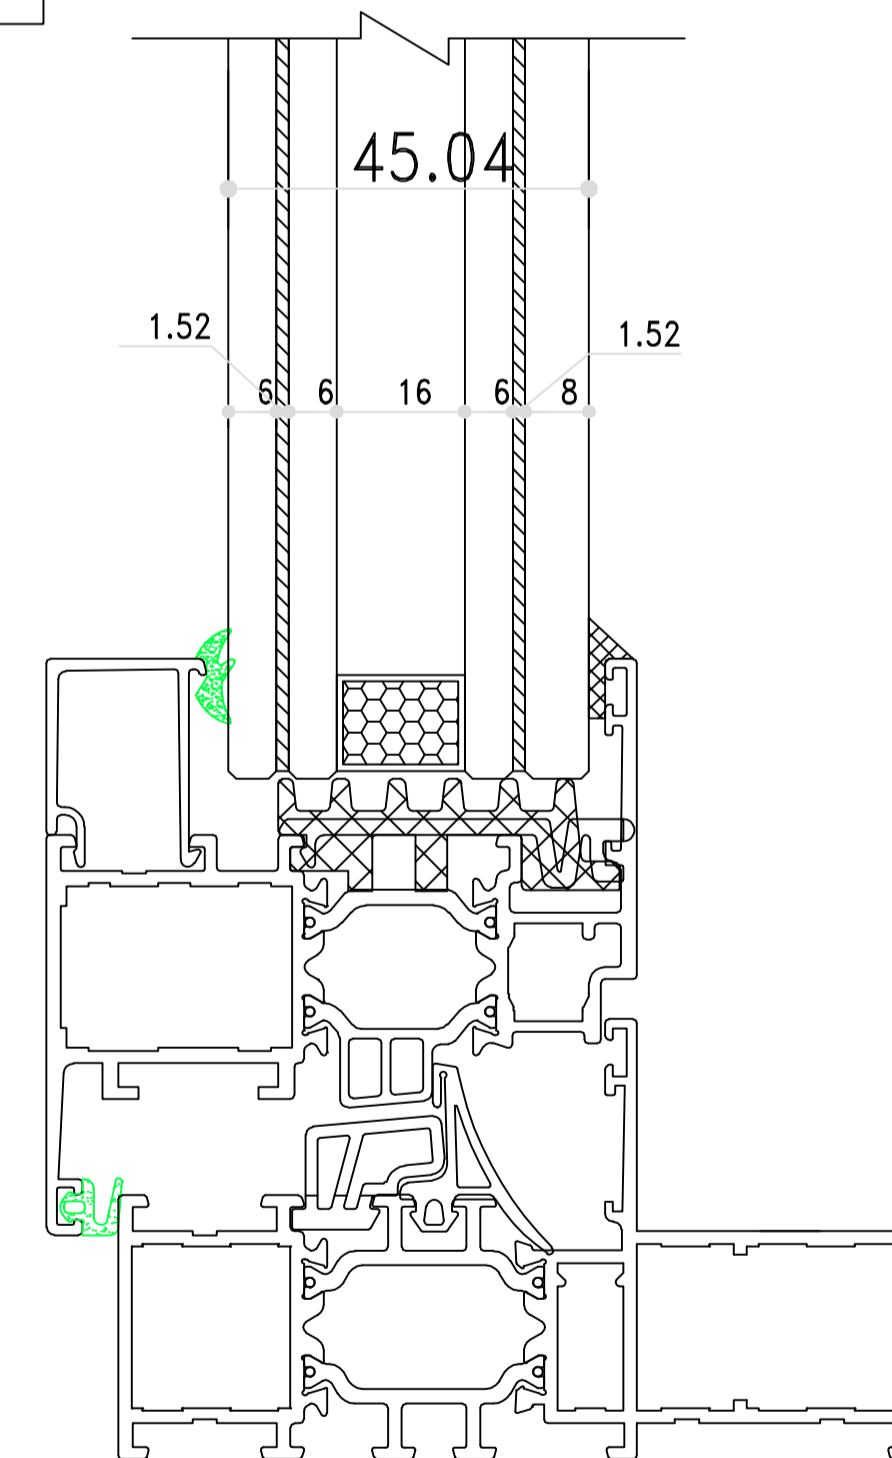

SECTION DRAWING
 Aliplast Ecofutural Series - Tilt&Turn Window(100 mm frame)

VigorSpace Aluminium Window & Door

info@vigorspace.com

www.vigorspace.com

interior

interior

Project

Builder

Drawing
Section Drawing

Designer Shen

Approved

View Exterior View

Version No.

Date

REVISE & CHANGE RECORD

No.	Date	Description
1		
2		
3		
4		