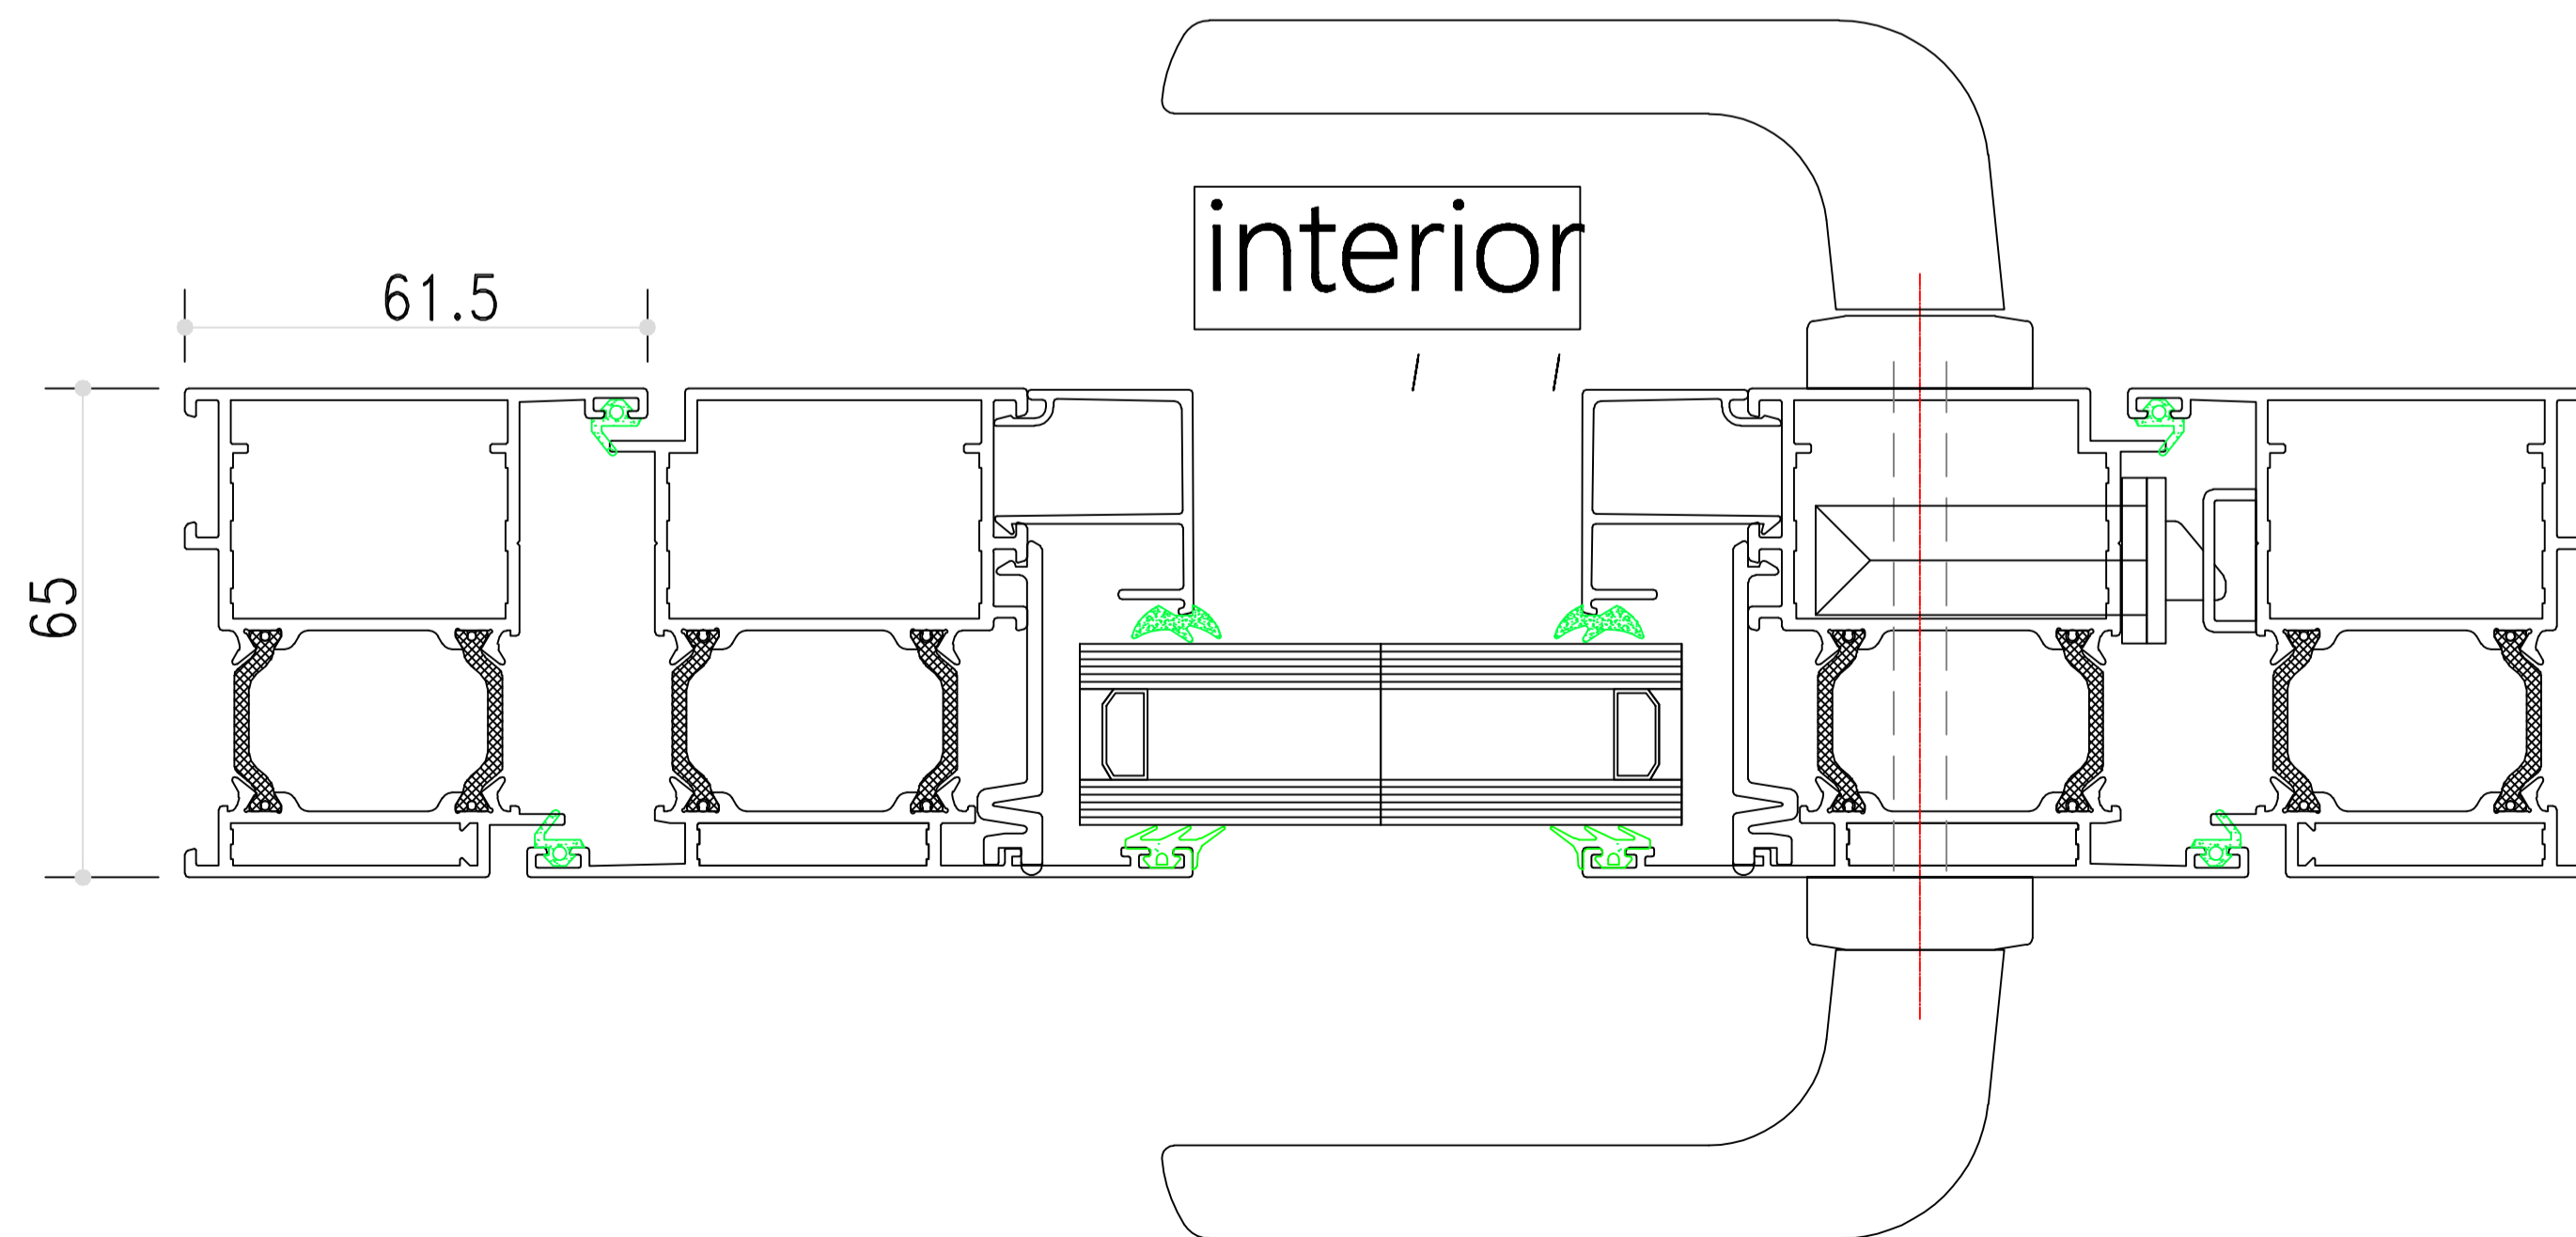

SECTION DRAWING
Aliplast Ecofutural Series - Hinged Door(65 mm frame)

interior

VigorSpace Aluminium Window & Door

info@vigorspace.com

www.vigorspace.com

Project

Builder

Drawing
Section Drawing

Designer Shen

Approved

View Exterior View

Version No.

Date

REVISE & CHANGE RECORD

No.	Date	Description
1		
2		
3		
4		

Remark