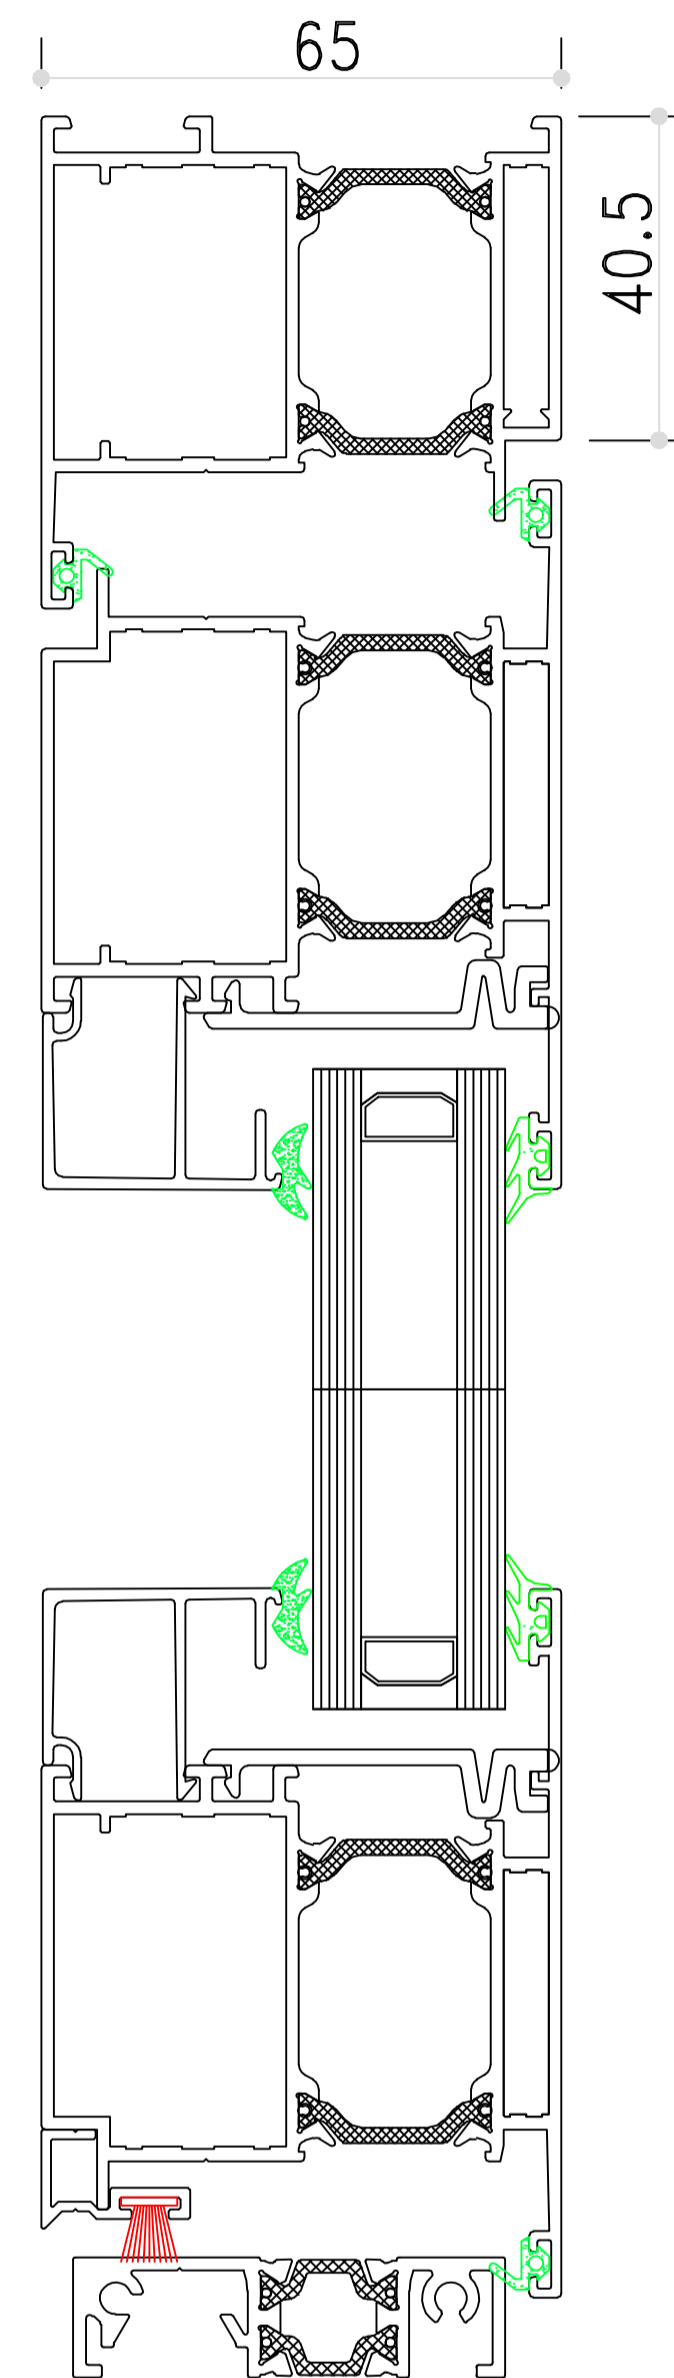

SECTION DRAWING
Aliplast Ecofutural Series - Hinged Door(65 mm frame)

interior

VigorSpace Aluminium Window & Door

info@vigorspace.com

www.vigorspace.com

Project

Builder

Drawing
Section Drawing

Designer Shen

Approved

View Exterior View

Version No.

Date

REVISE & CHANGE RECORD

No.	Date	Description
1		
2		
3		
4		

Remark