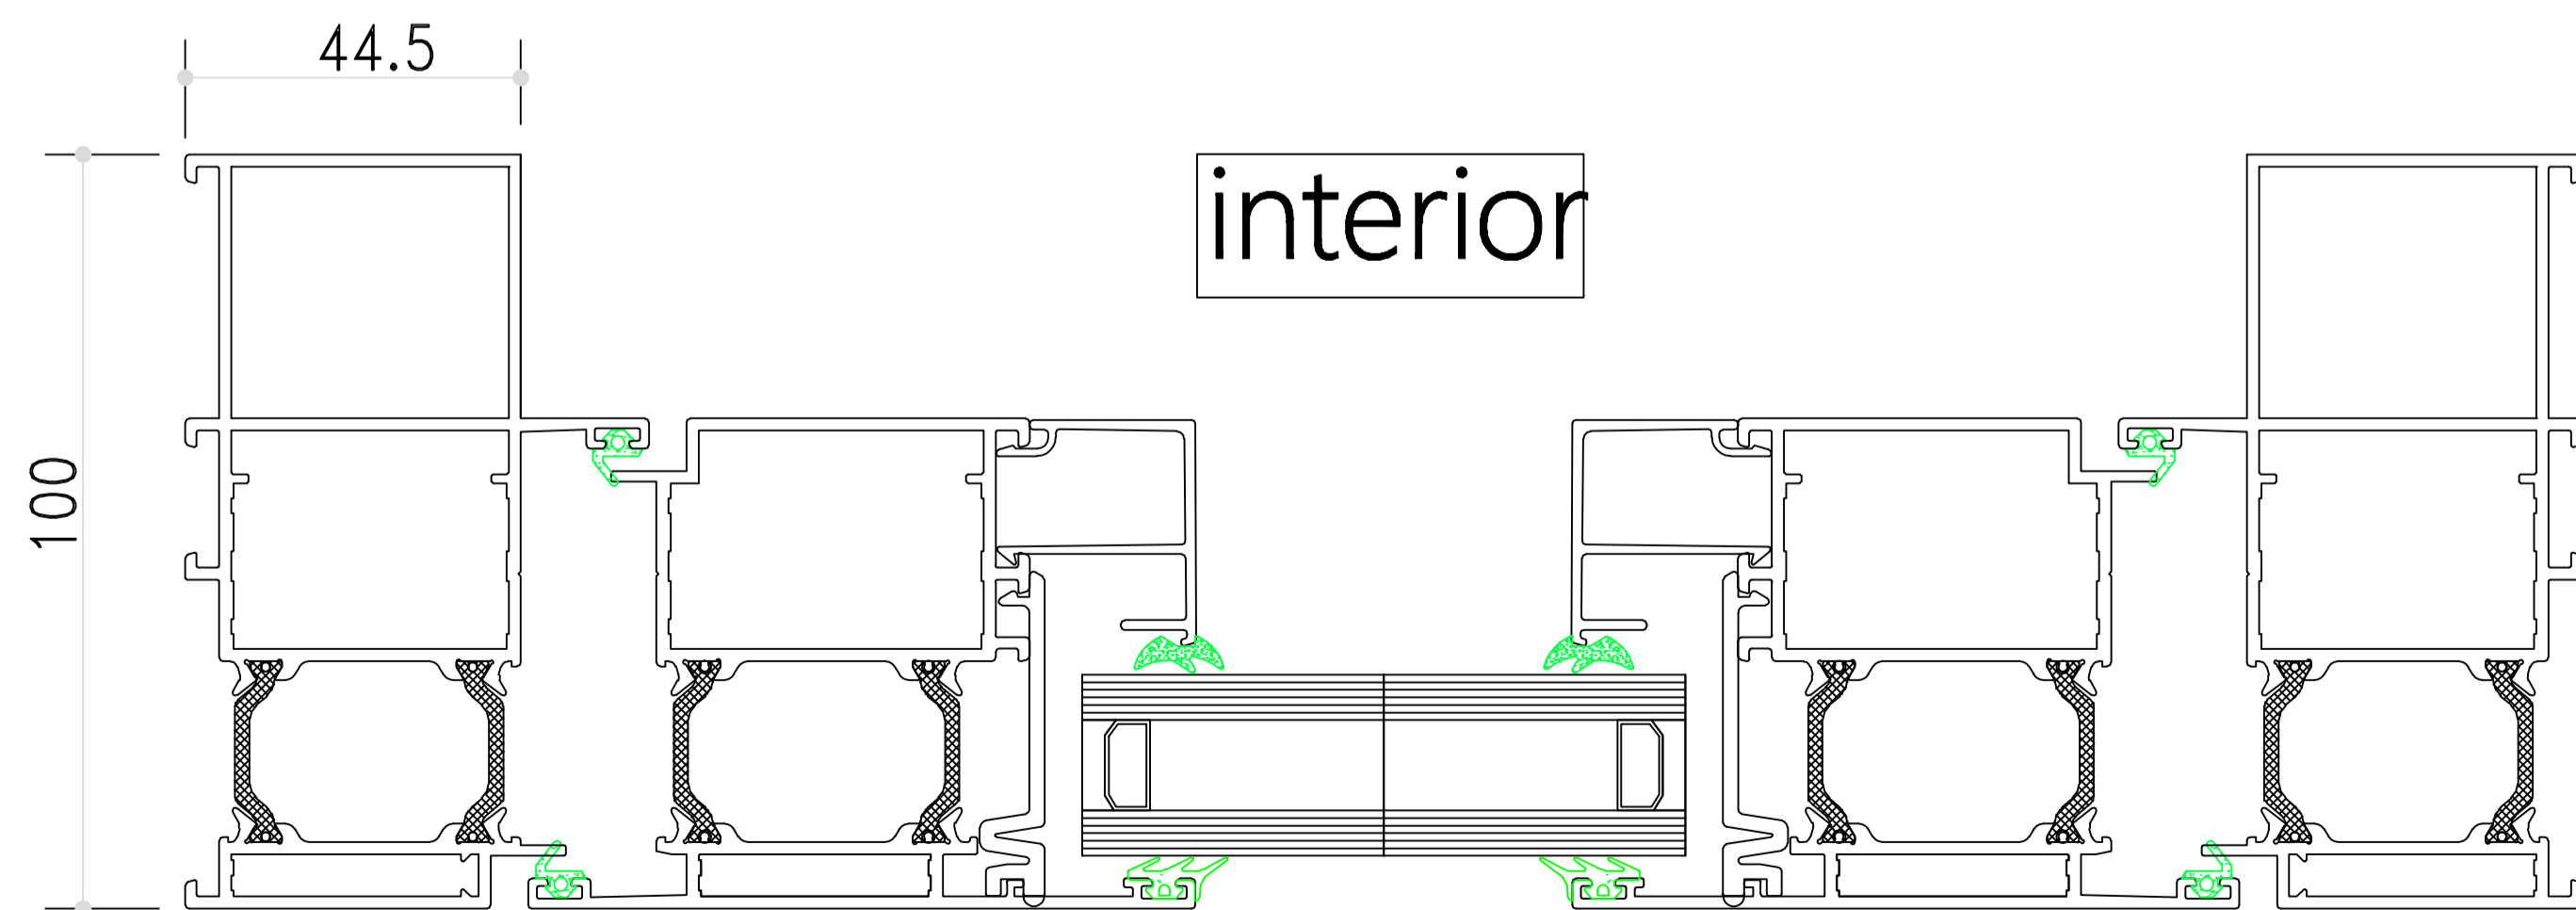

SECTION DRAWING  
 Aliplast Ecofutural Series - Hinged Door(100 mm frame)

VigorSpace Aluminium  
 Window & Door

info@vigorspace.com  
 www.vigorspace.com

Project	
Builder	
Drawing Section Drawing	
Designer	Shen
Approved	
View	Exterior View
Version No.	
Date	