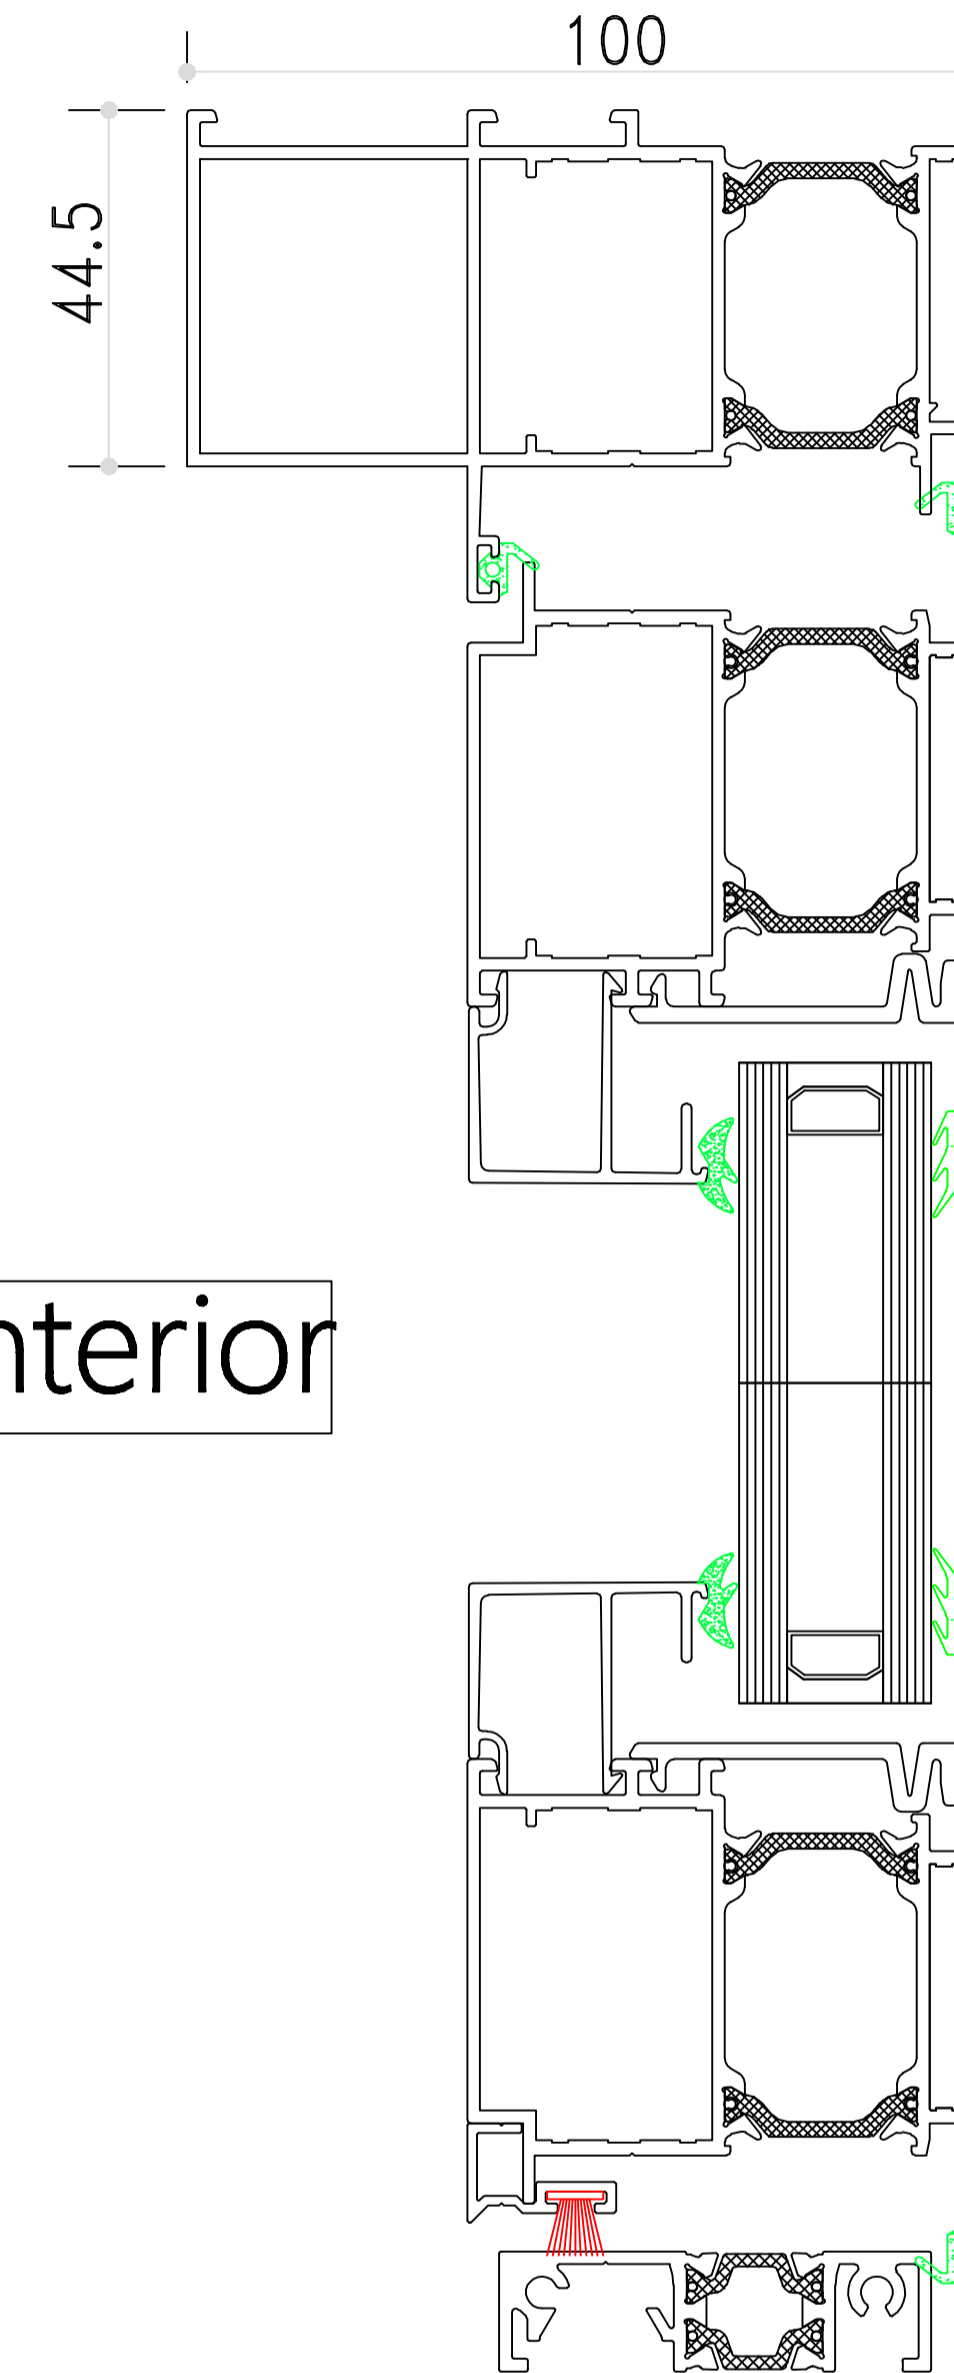

SECTION DRAWING  
 Aliplast Ecofutural Series - Hinged Door(100 mm frame)

VigorSpace Aluminium  
 Window & Door

info@vigorspace.com  
 www.vigorspace.com

Project	
Builder	
Drawing Section Drawing	
Designer	Shen
Approved	
View	Exterior View
Version No.	
Date	

REVISE & CHANGE RECORD		
No.	Date	Description
1		
2		
3		
4		
Remark		