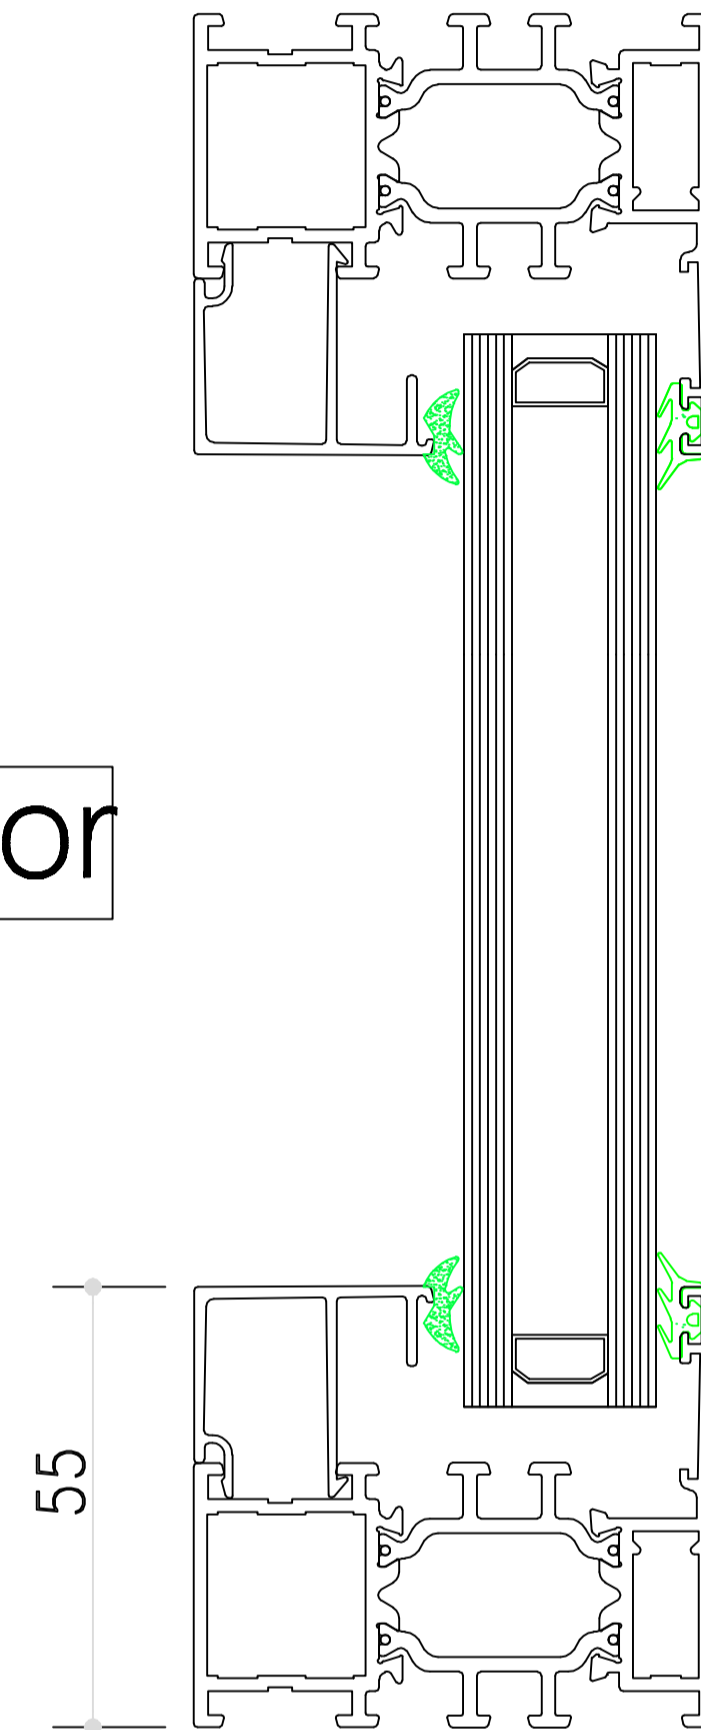

SECTION DRAWING
 Aliplast Ecofutural Series - Fixed Window(65 mm frame)

interior

interior

VigorSpace Aluminium
 Window & Door

info@vigorspace.com

www.vigorspace.com

Project

Builder

Drawing
 Section Drawing

Designer Shen

Approved

View Exterior View

Version No.

Date

REVISE & CHANGE RECORD

No.	Date	Description
1		
2		
3		
4		