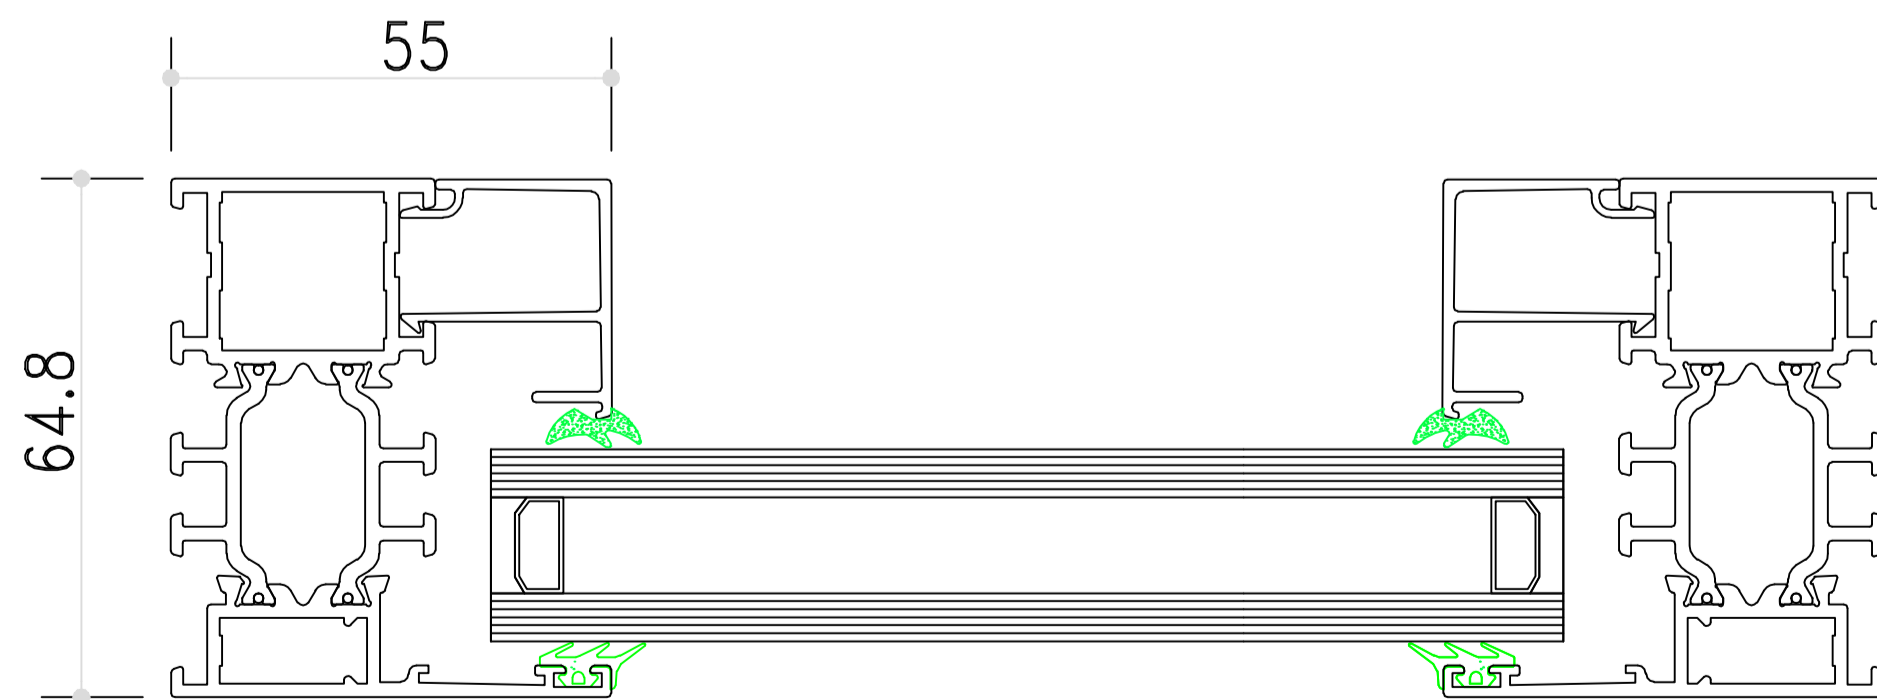

SECTION DRAWING
 Aliplast Ecofutural Series - Fixed Window(65 mm frame)

interior

interior

VigorSpace Aluminium
 Window & Door

info@vigorspace.com

www.vigorspace.com

Project

Builder

Drawing
 Section Drawing

Designer Shen

Approved

View Exterior View

Version No.

Date

REVISE & CHANGE RECORD

No.	Date	Description
1		
2		
3		
4		