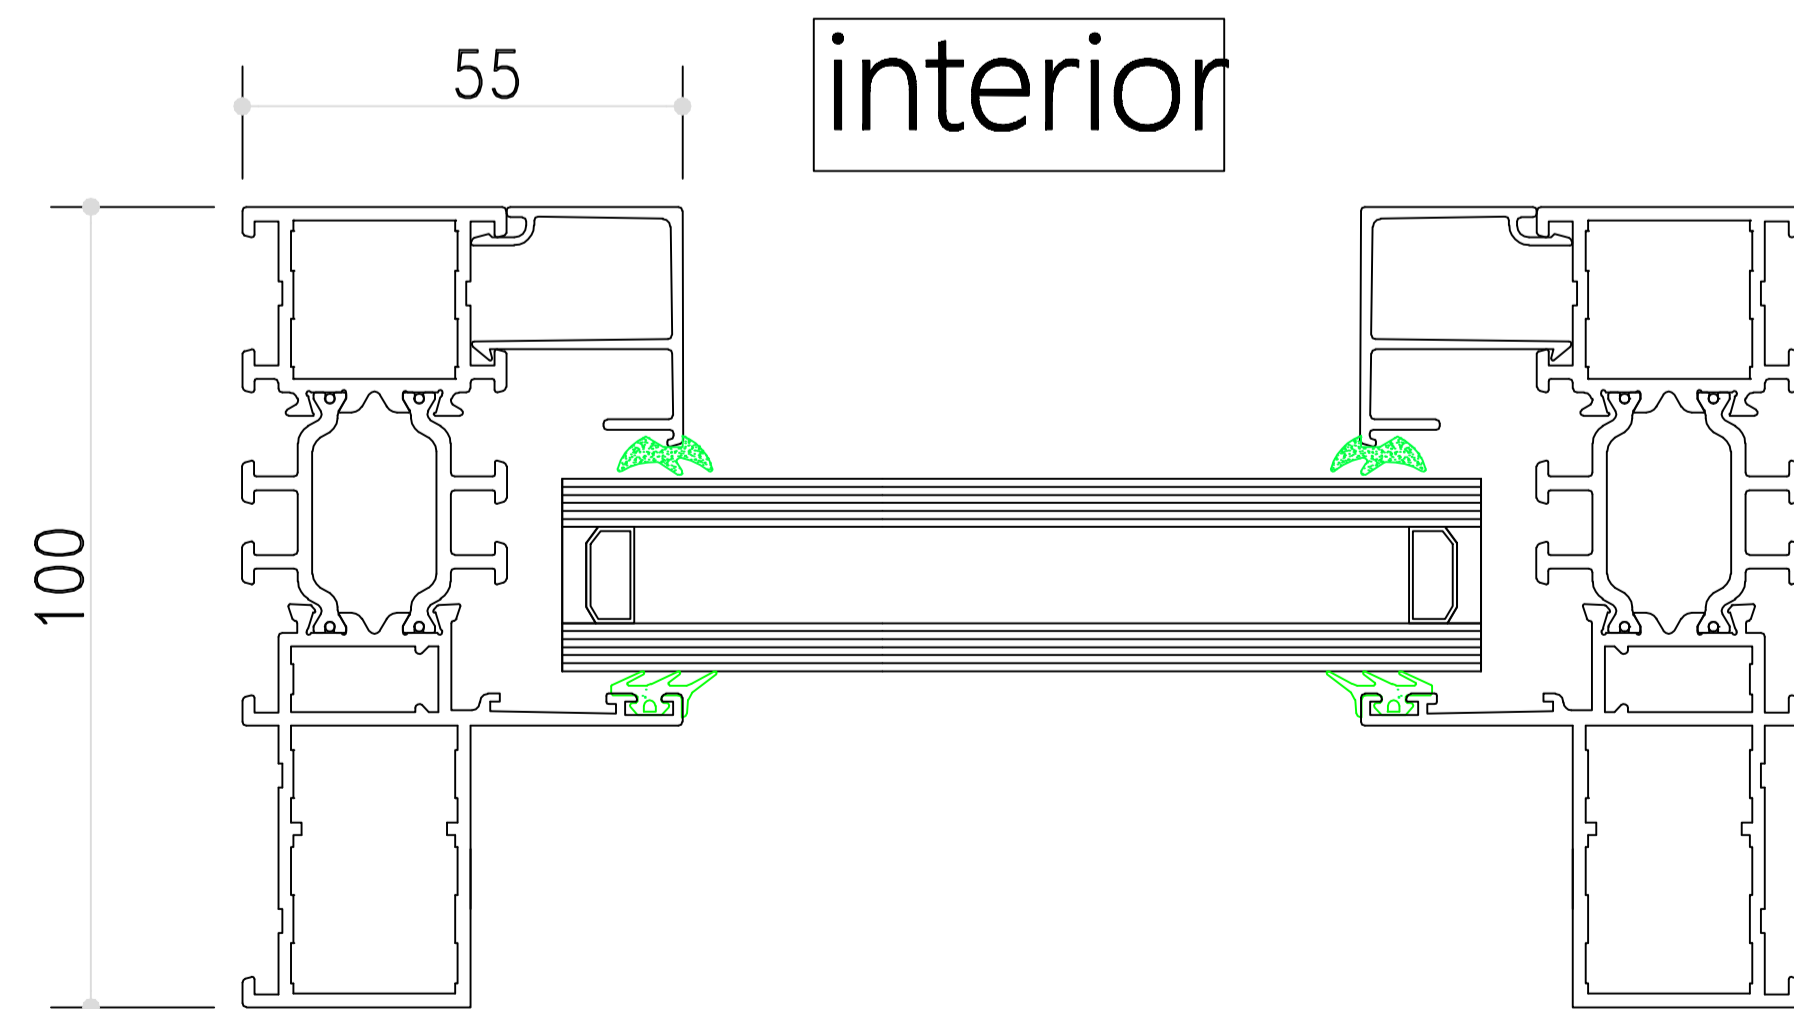

SECTION DRAWING  
 Aliplast Ecofutural Series - Fixed Window(100 mm frame)

VigorSpace Aluminium Window & Door

info@vigorspace.com

www.vigorspace.com

Project

Builder

Drawing  
 Section Drawing

Designer Shen

Approved

View Exterior View

Version No.

Date

REVISE & CHANGE RECORD

No.	Date	Description
1		
2		
3		
4		

Remark