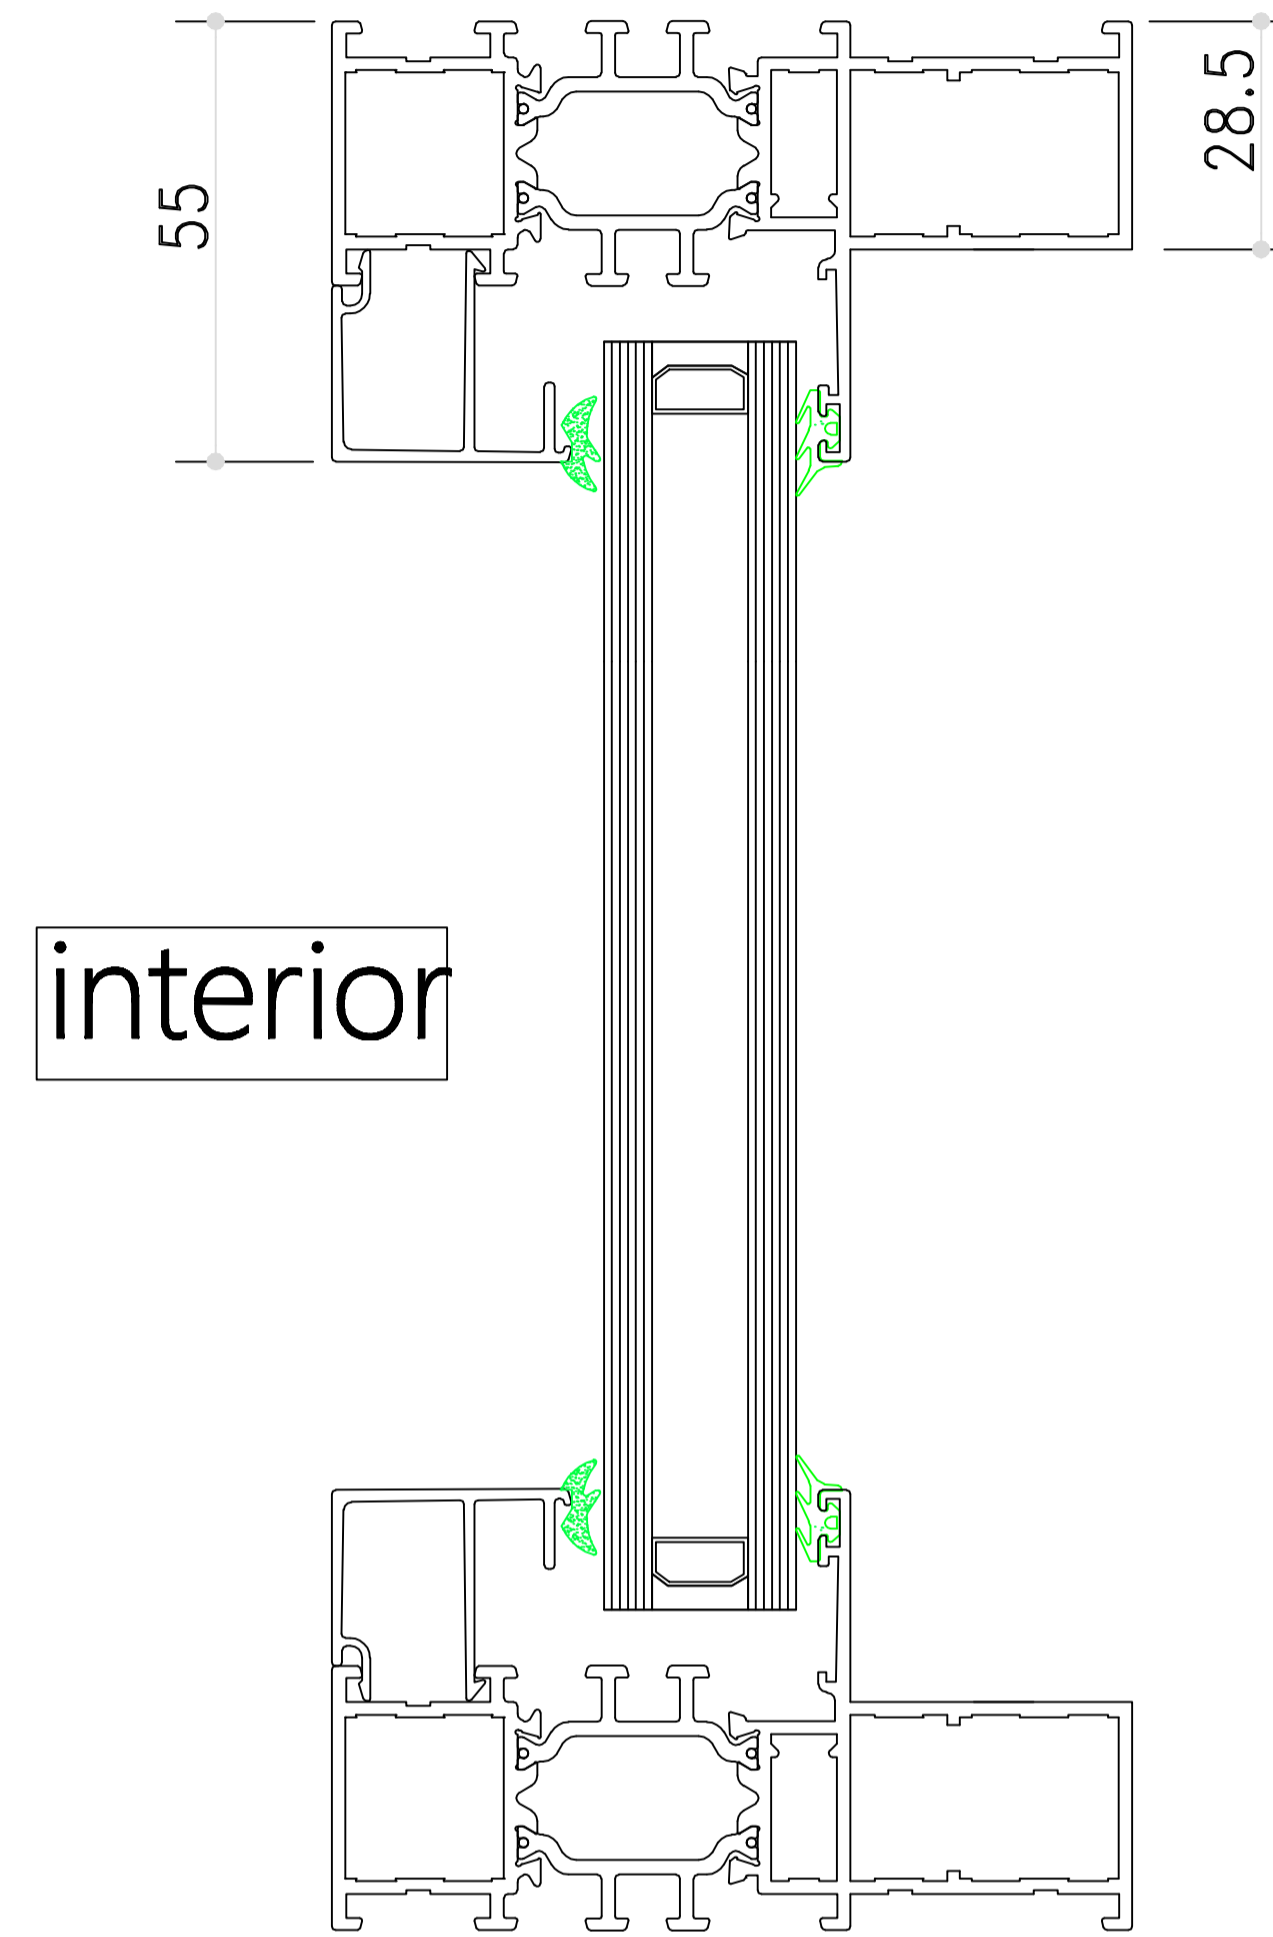

SECTION DRAWING  
 Aliplast Ecofutural Series - Fixed Window(100 mm frame)

VigorSpace Aluminium Window & Door

info@vigorspace.com

www.vigorspace.com

Project

Builder

Drawing  
 Section Drawing

Designer Shen

Approved

View Exterior View

Version No.

Date

REVISE & CHANGE RECORD

No.	Date	Description
1		
2		
3		
4		

Remark