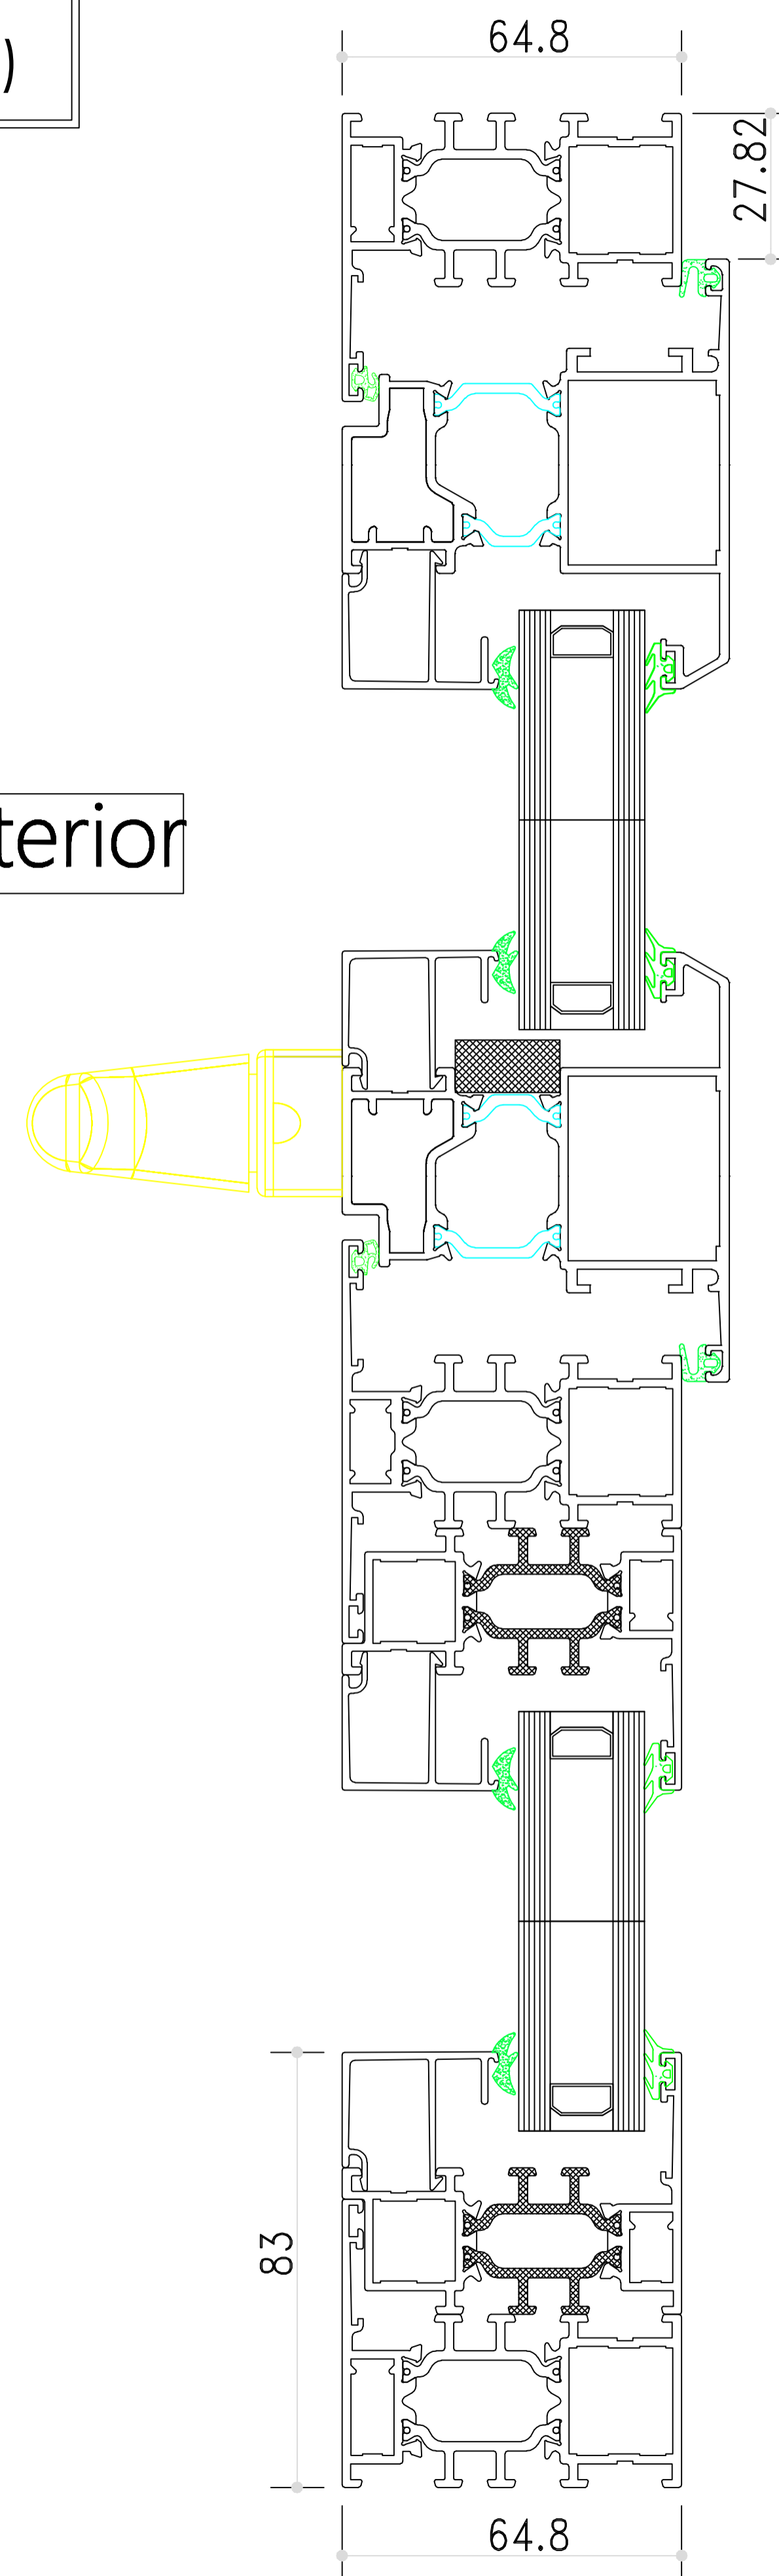

SECTION DRAWING

Aliplast Ecofutural Series - Awning & Casement Window(65 mm frame)

interior

interior

VigorSpace Aluminium Window & Door

info@vigorspace.com

www.vigorspace.com

Project

Builder

Drawing
Section Drawing

Designer Shen

Approved

View Exterior View

Version No.

Date

REVISE & CHANGE RECORD

No.	Date	Description
1		
2		
3		
4		

Remark