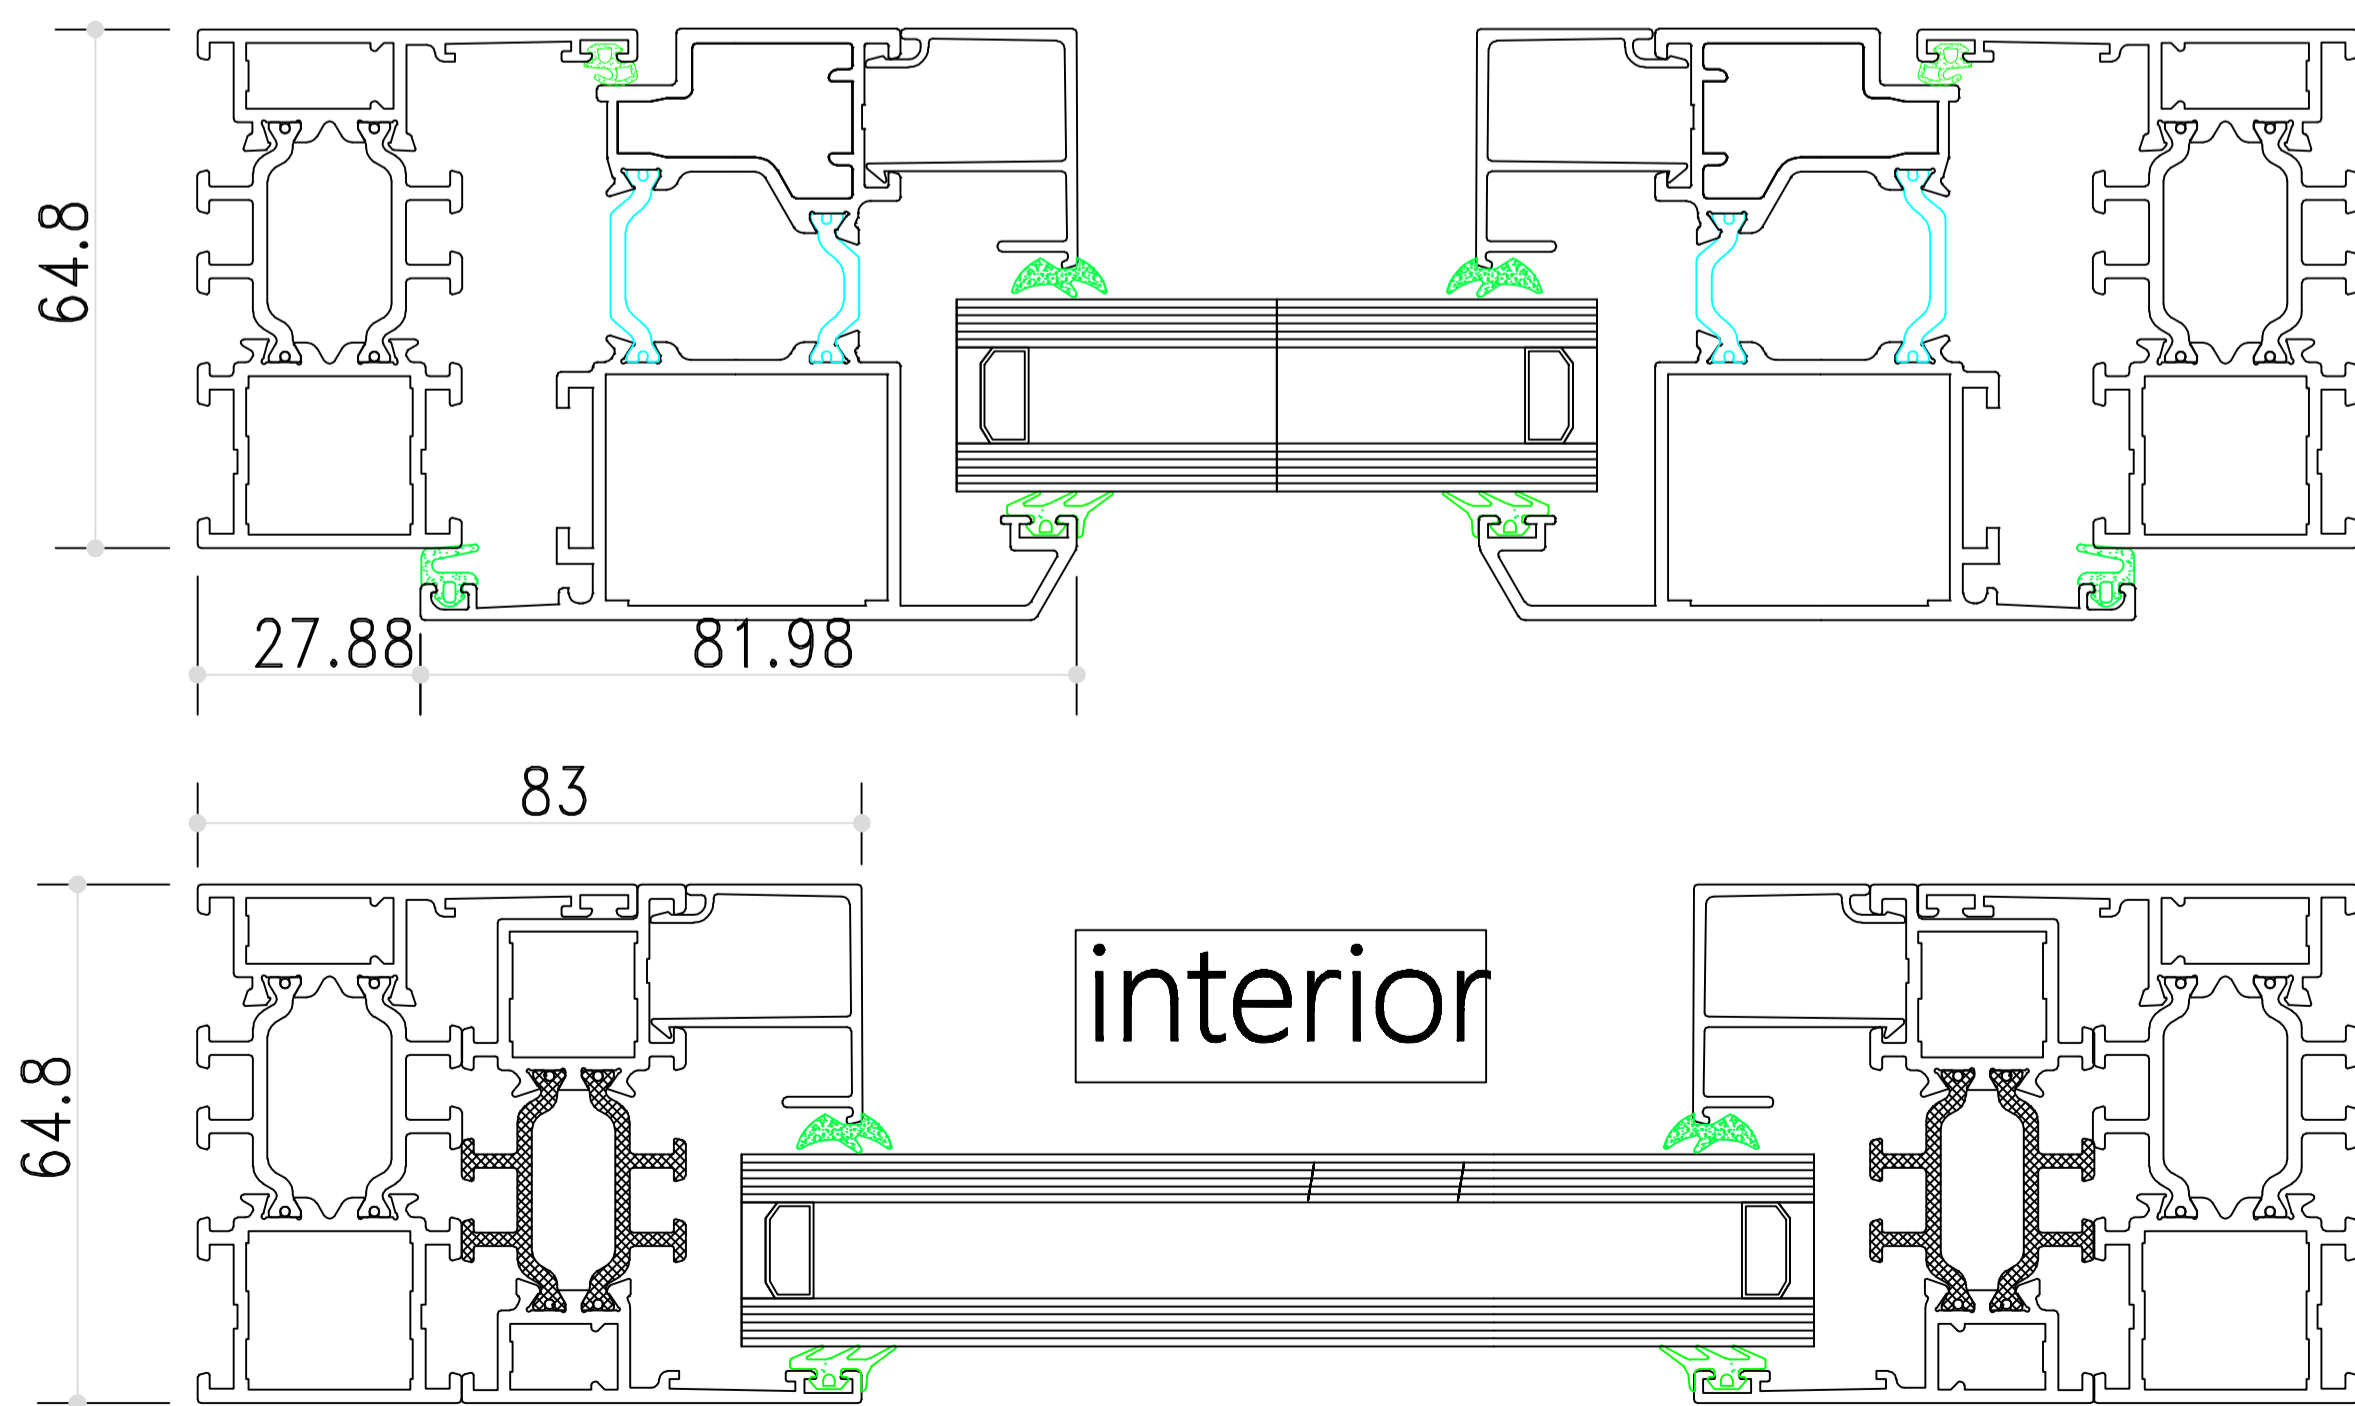

SECTION DRAWING

Aliplast Ecofutural Series - Awning & Casement Window(65 mm frame)

interior

interior

VigorSpace Aluminium Window & Door

info@vigorspace.com

www.vigorspace.com

Project

Builder

Drawing
Section Drawing

Designer Shen

Approved

View Exterior View

Version No.

Date

REVISE & CHANGE RECORD