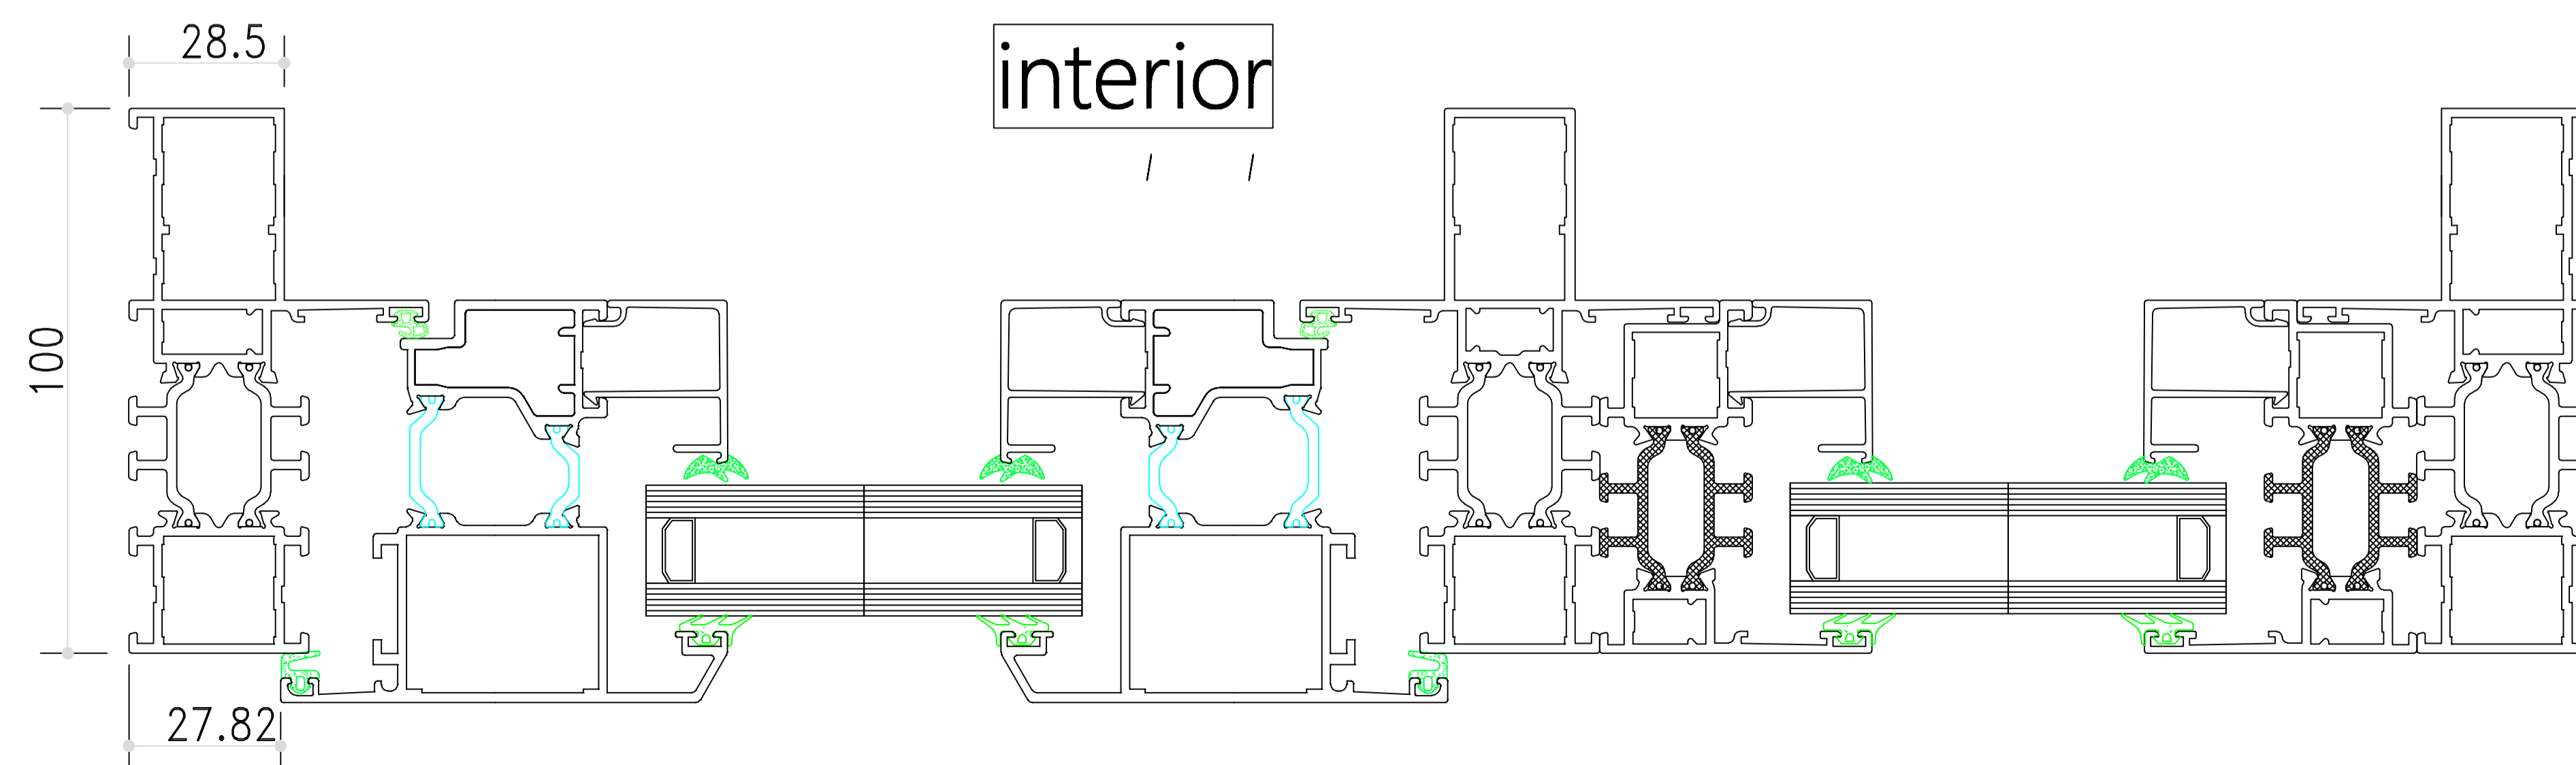

SECTION DRAWING
Aliplast Ecofutural Series - Awning & Casement Window(100 mm frame)

VigorSpace Aluminium Window & Door

info@vigorpace.com
www.vigorpace.com

interior

interior

Project

Builder

Drawing
Section Drawing

Designer Shen

Approved

View Exterior View

Version No.

Date

REVISE & CHANGE RECORD

No.	Date	Description
1		
2		
3		
4		

Remark