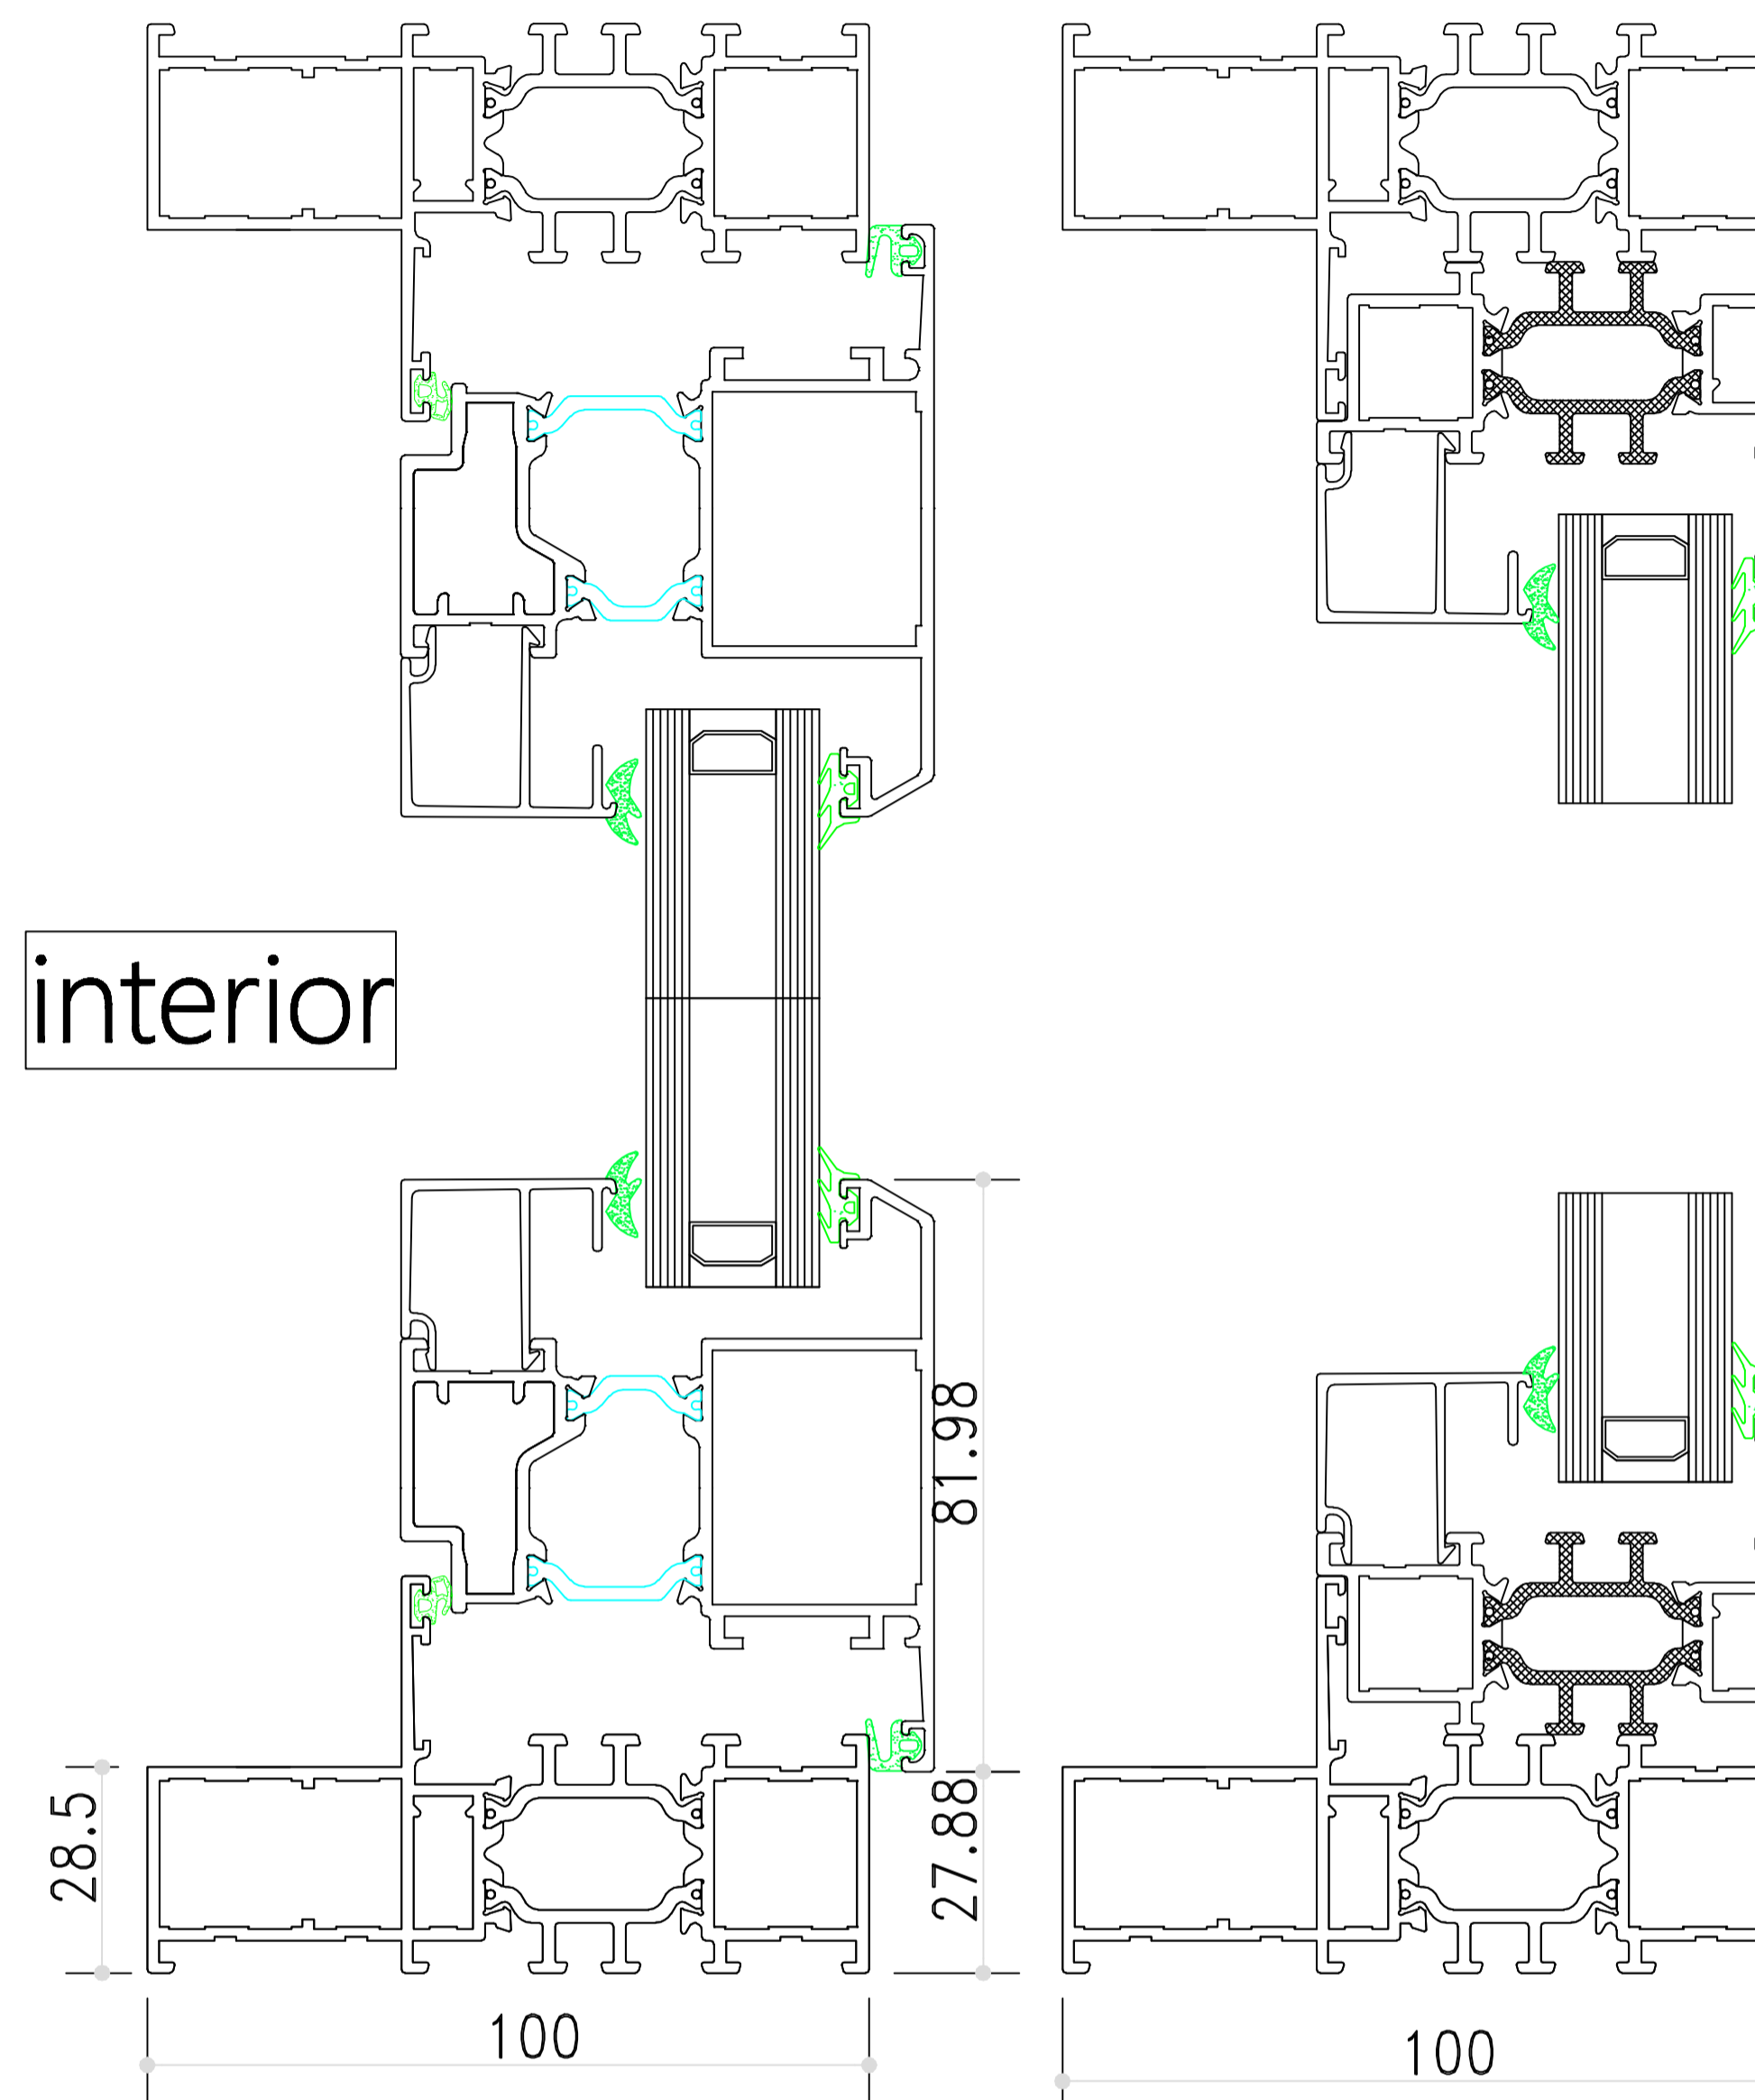

SECTION DRAWING
Aliplast Ecofutural Series - Awning & Casement Window(100 mm frame)

VigorSpace Aluminium Window & Door

info@vigorpace.com
www.vigorpace.com

interior

interior

Project

Builder

Drawing
Section Drawing

Designer Shen

Approved

View Exterior View

Version No.

Date

REVISE & CHANGE RECORD

No.	Date	Description
1		
2		
3		
4		

Remark