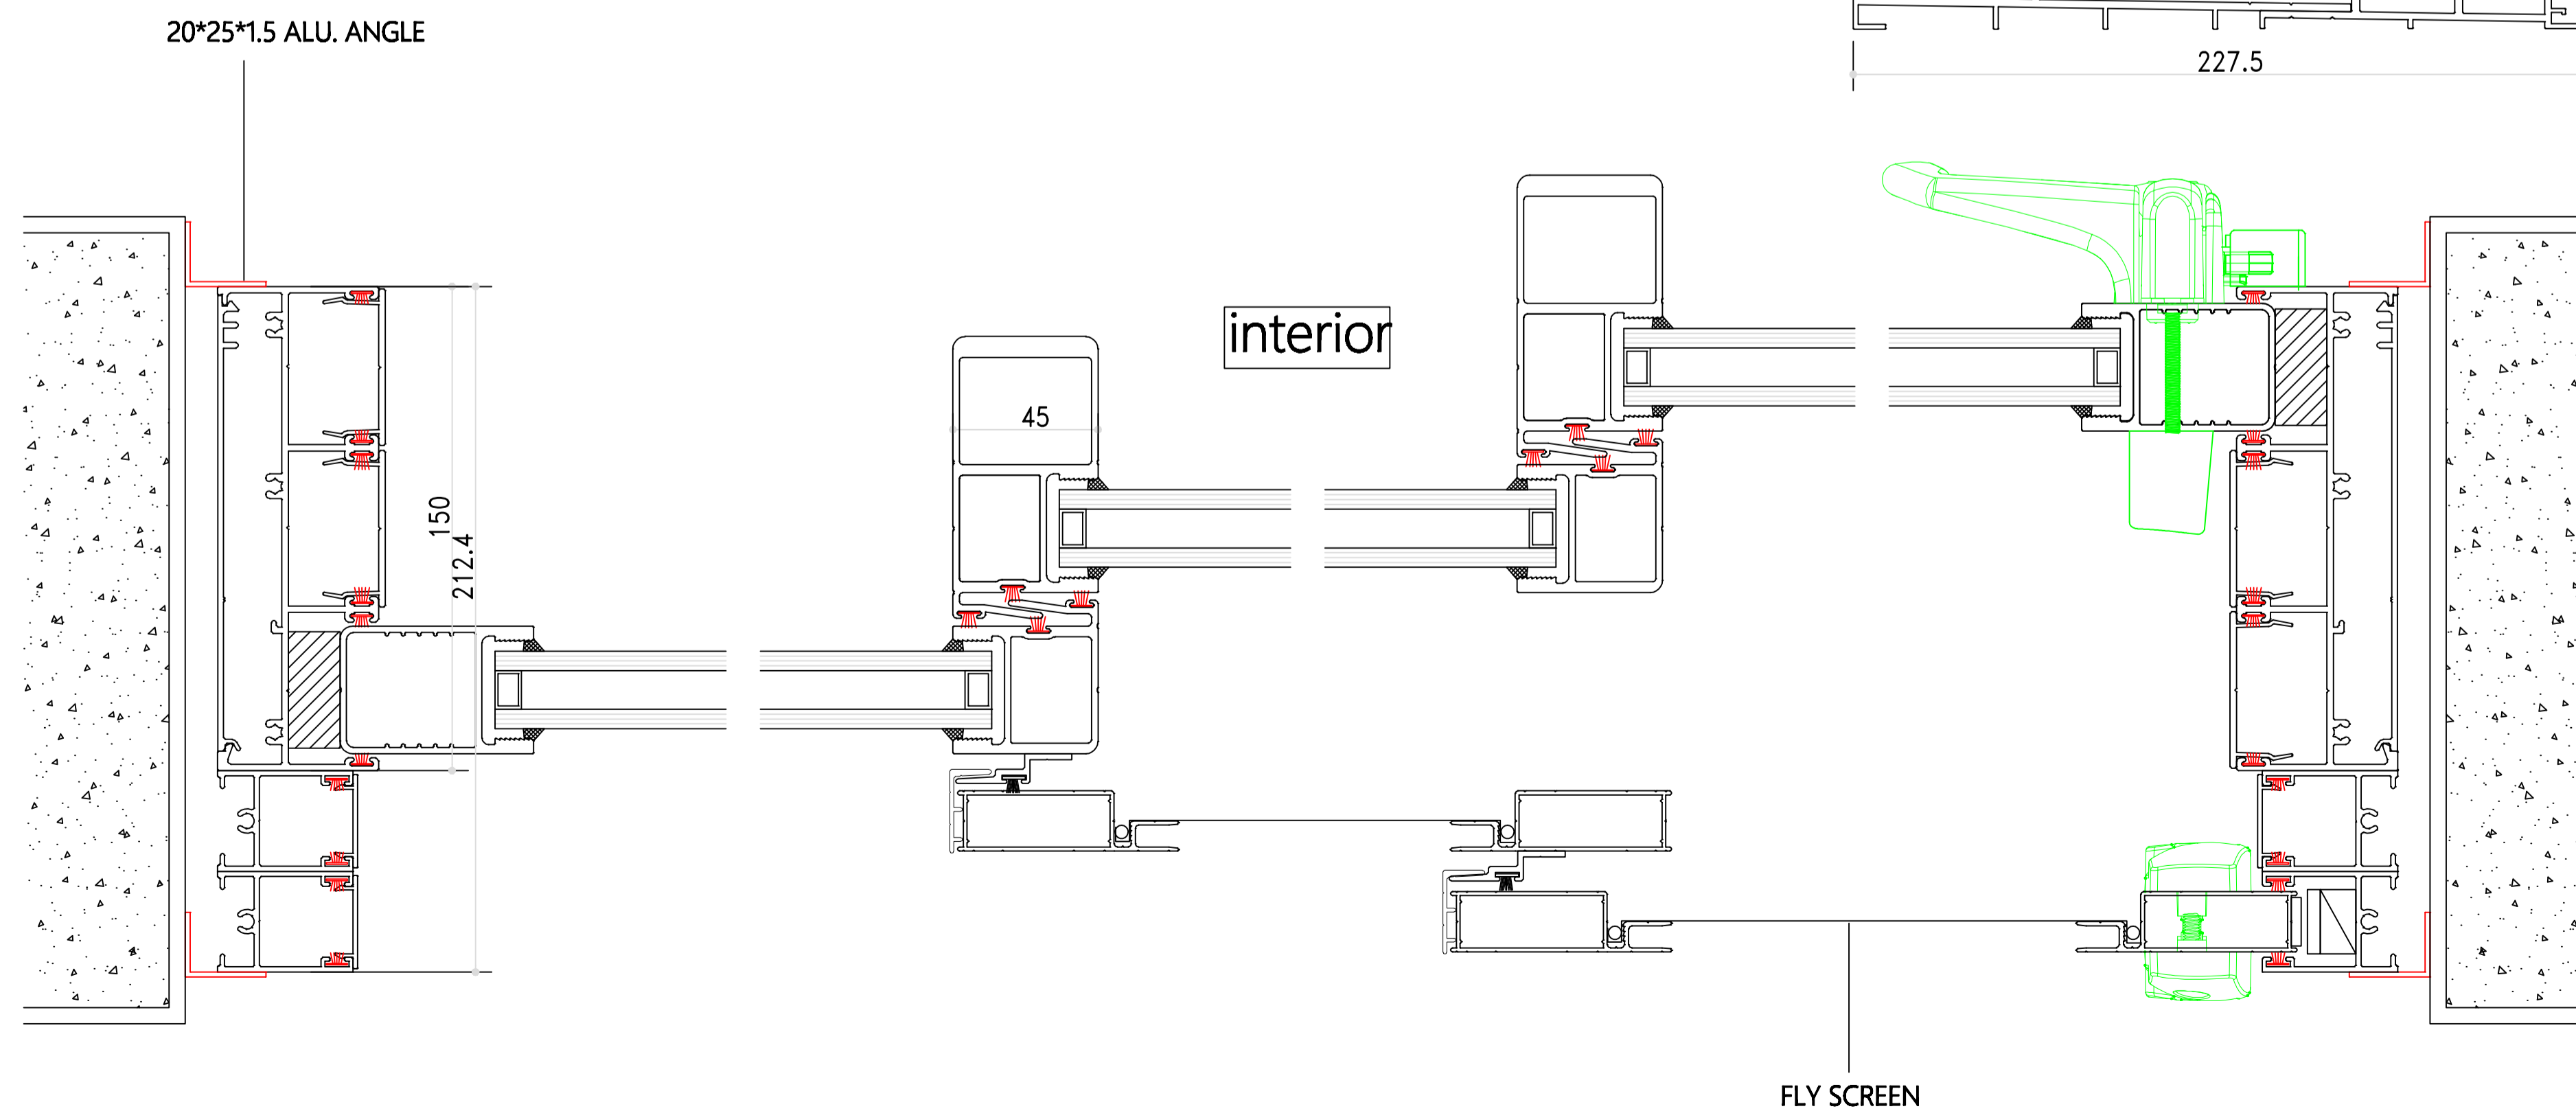

SECTION DRAWING  
COMMERCIAL 100 SERIES - Sliding Stacking Door(Screened)

VigorSpace Aluminium  
Window & Door

info@vigorspace.com

www.vigorspace.com

Project

Builder

Drawing  
Section Drawing

Designer Shen

Approved

View Exterior View

Version No.

Date

REVISE & CHANGE RECORD

No.	Date	Description
1		
2		
3		
4		

Remark