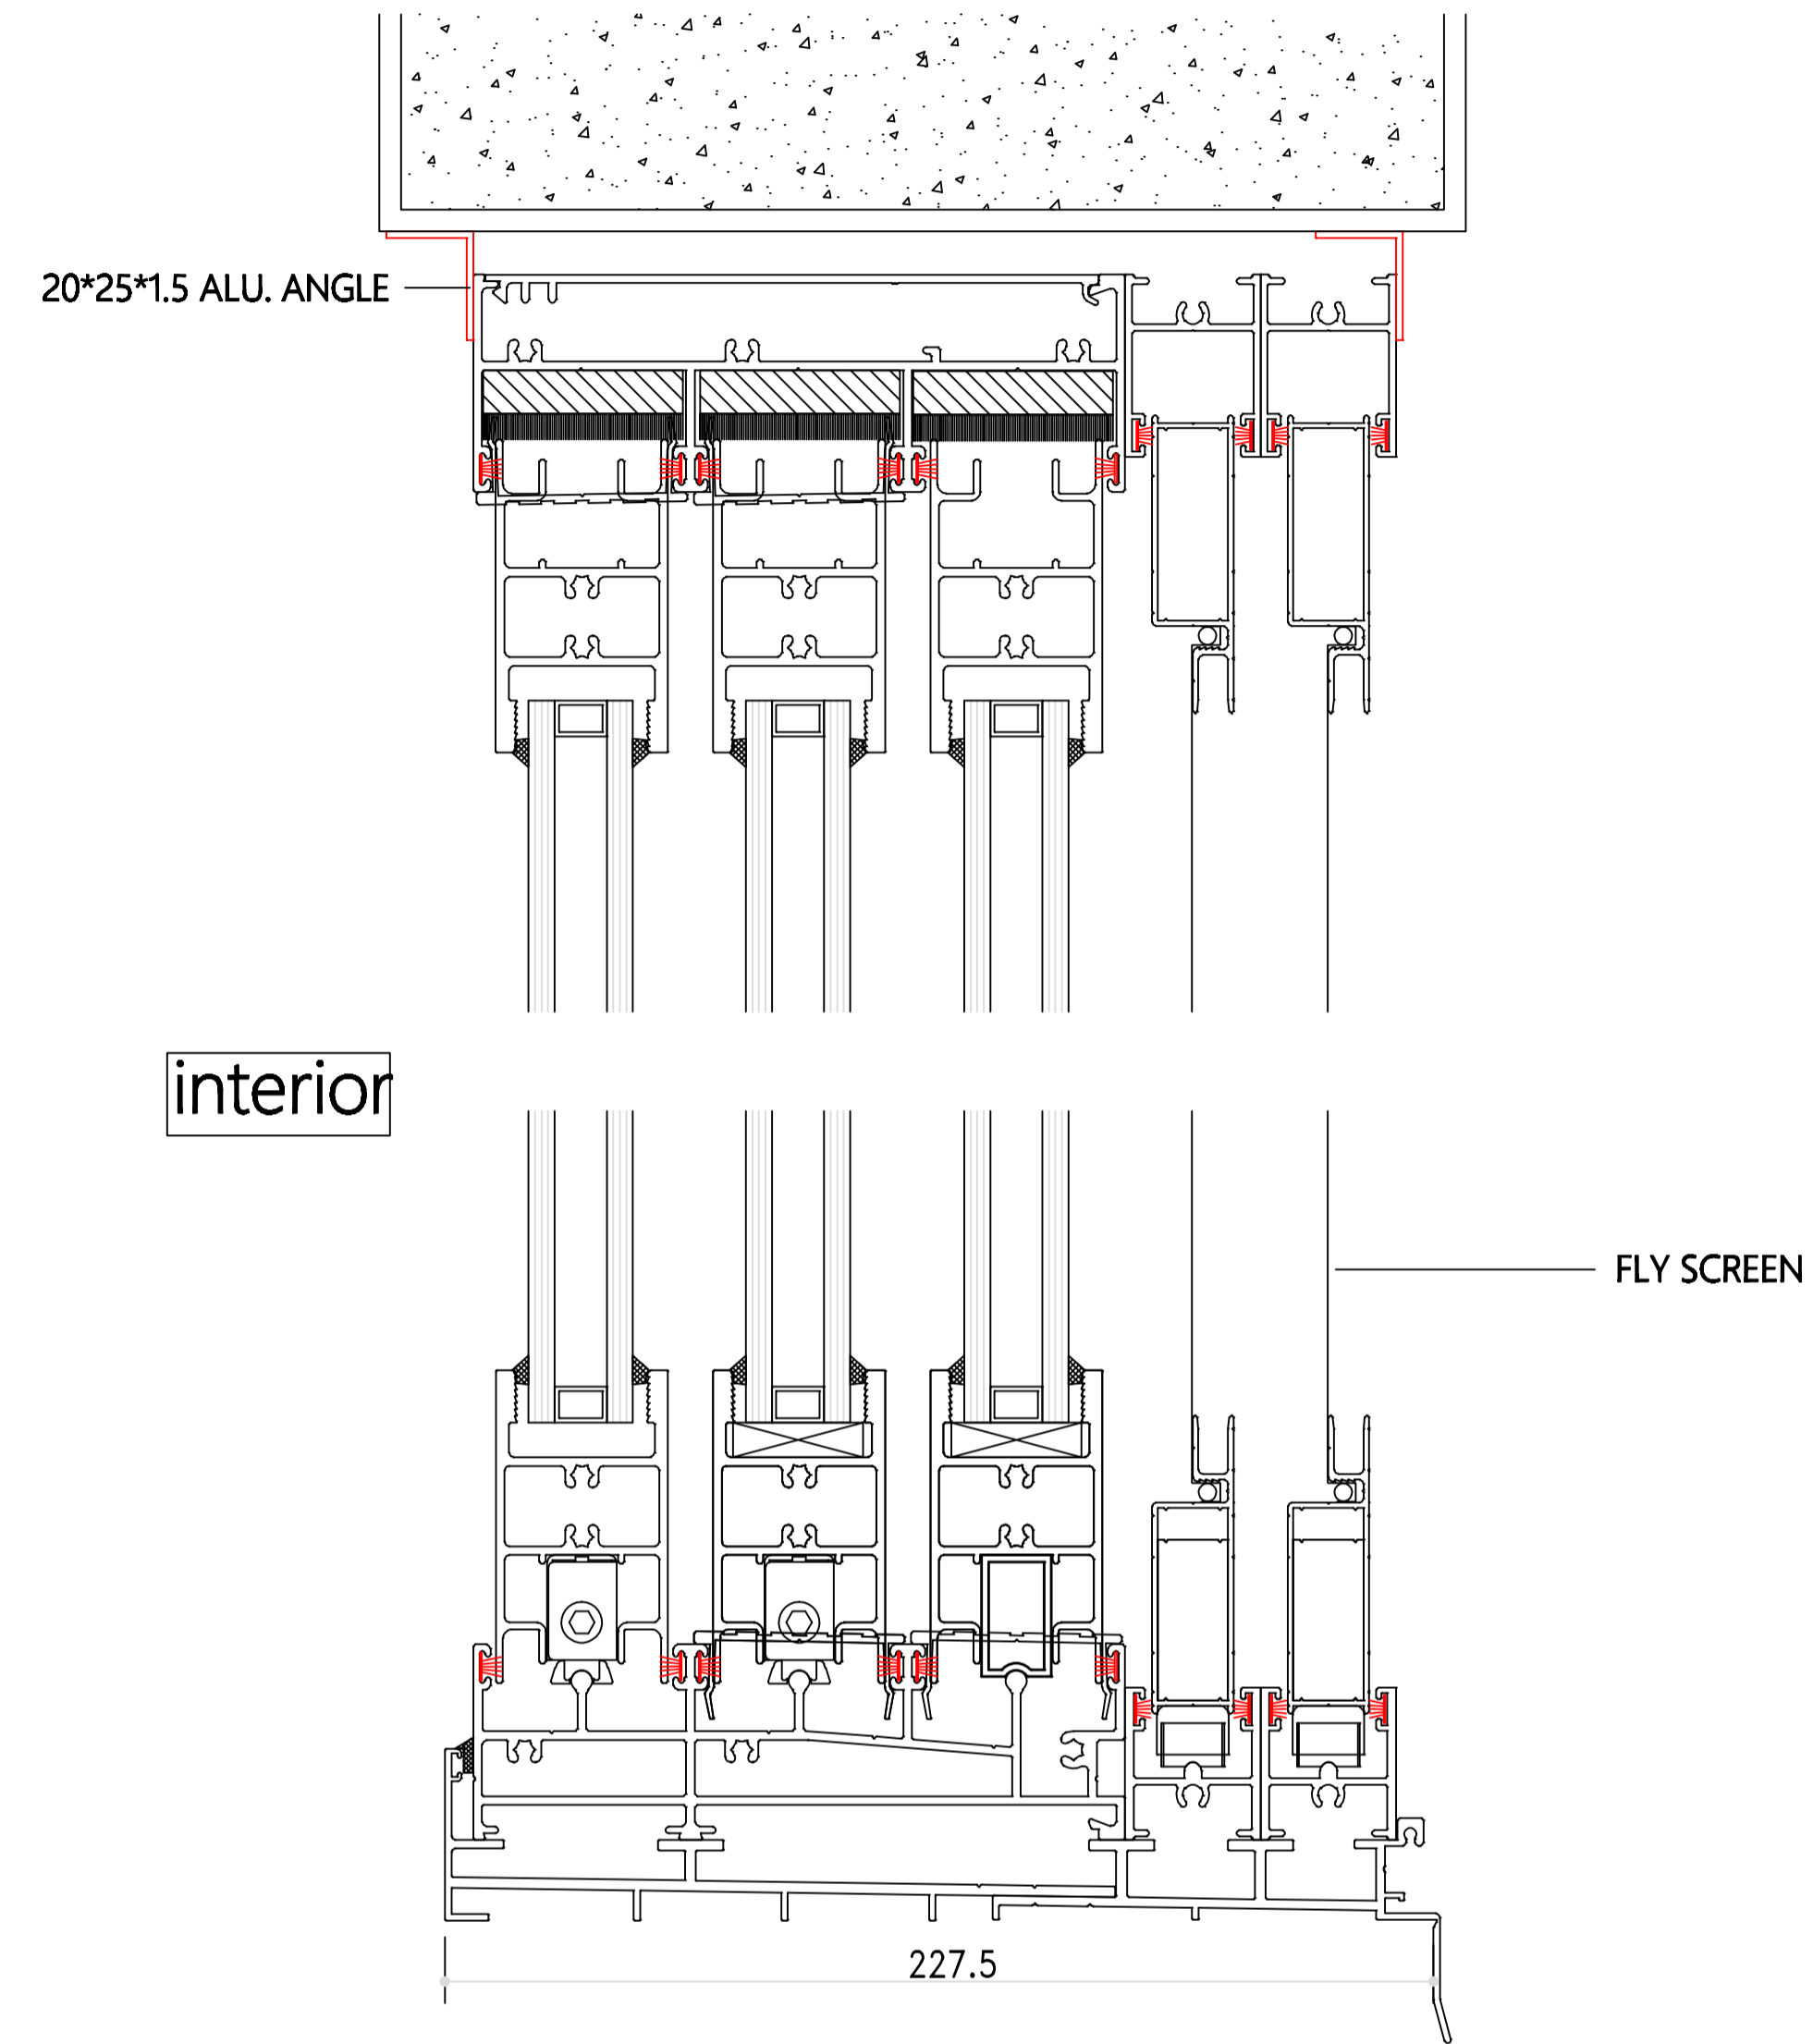

SECTION DRAWING  
COMMERCIAL 100 SERIES - Sliding Stacking Door(Screened)

VigorSpace Aluminium  
Window & Door

info@vigorspace.com

www.vigorspace.com

Project

Builder

Drawing  
Section Drawing

Designer Shen

Approved

View Exterior View

Version No.

Date

REVISE & CHANGE RECORD

No.	Date	Description
1		
2		
3		
4		

Remark