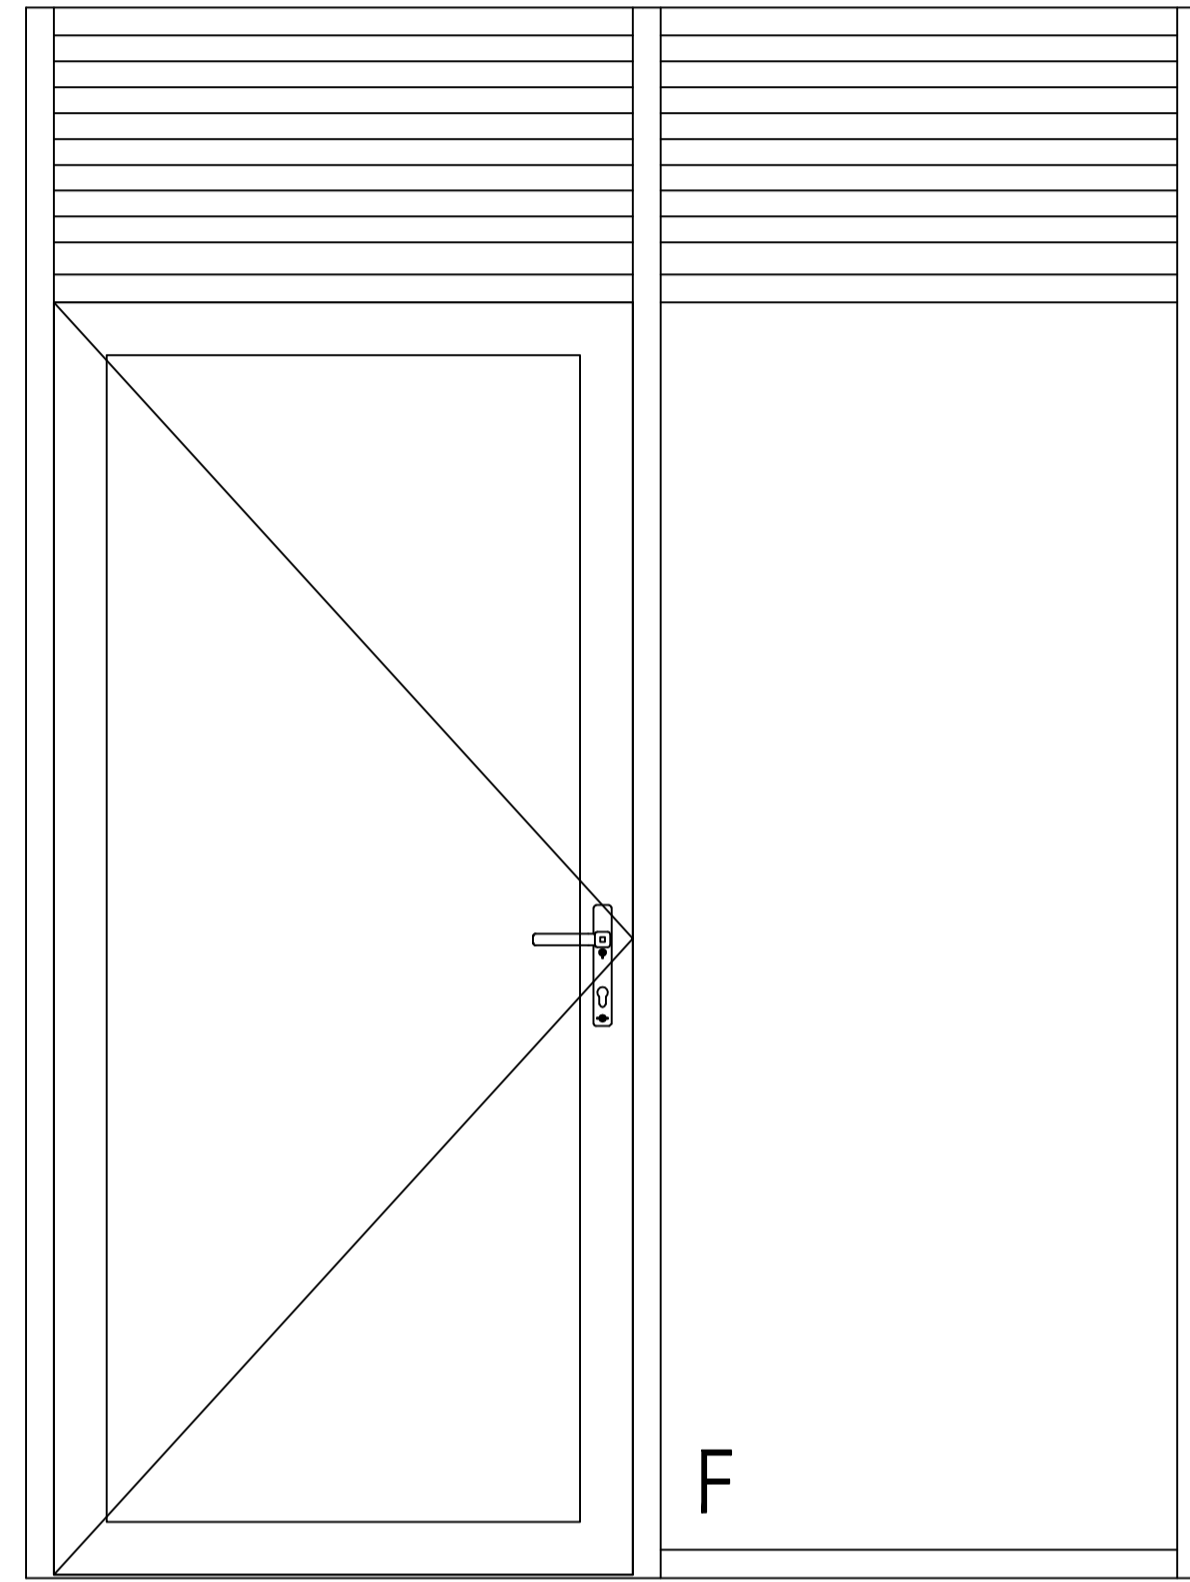

SECTION DRAWING
COMMERCIAL 100 SERIES - Hinged Door

SUB HEAD

LOUVER

interior

interior

HINGE

HANDLE

VigorSpace Aluminium
Window & Door