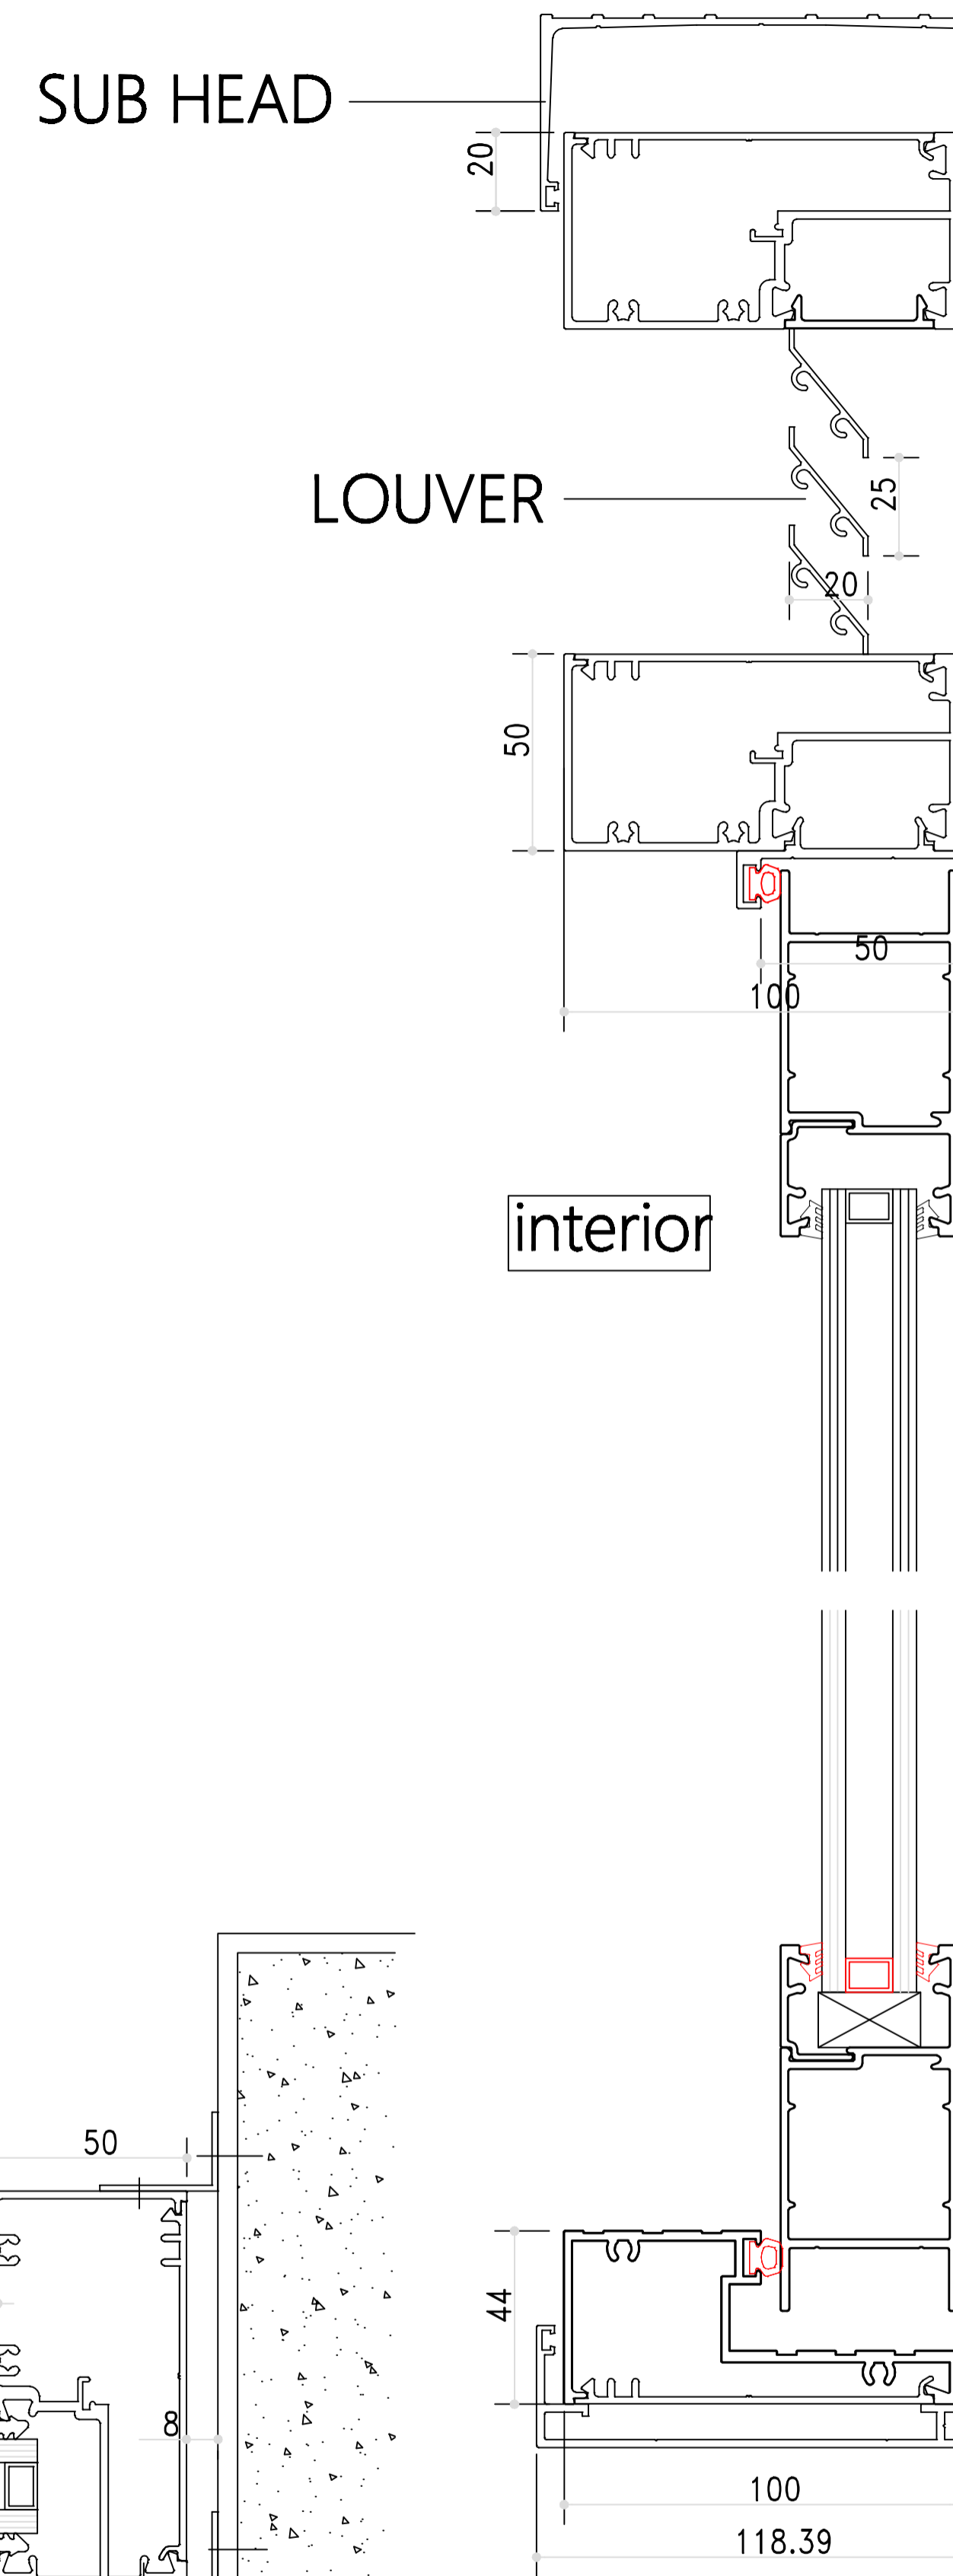

SECTION DRAWING
COMMERCIAL 100 SERIES - Hinged Door

SUB HEAD

LOUVER

interior

interior

HINGE

HANDLE

VigorSpace Aluminium
Window & Door

info@vigorspace.com

www.vigorspace.com

Project

Builder

Drawing
Section Drawing

Designer Shen

Approved

View Exterior View