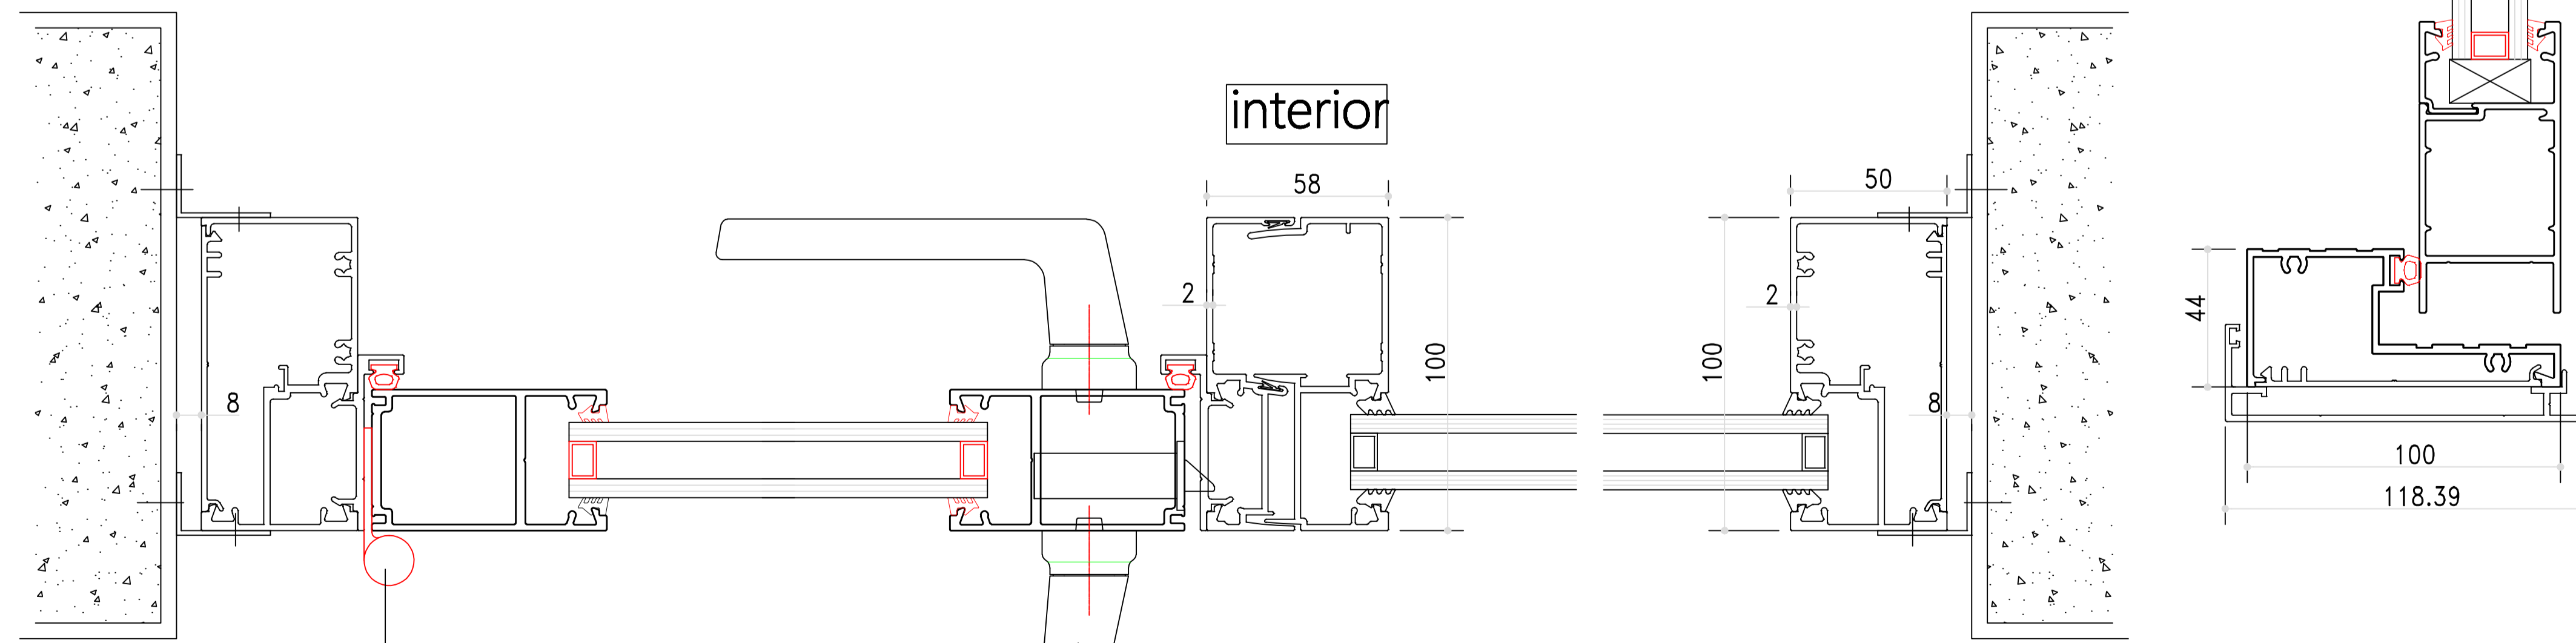

SECTION DRAWING
COMMERCIAL 100 SERIES - Hinged Door

SUB HEAD

LOUVER

interior

interior

HINGE

HANDLE

VigorSpace Aluminium
Window & Door

info@vigorspace.com

www.vigorspace.com

Project

Builder

Drawing
Section Drawing

Designer Shen

Approved

View Exterior View