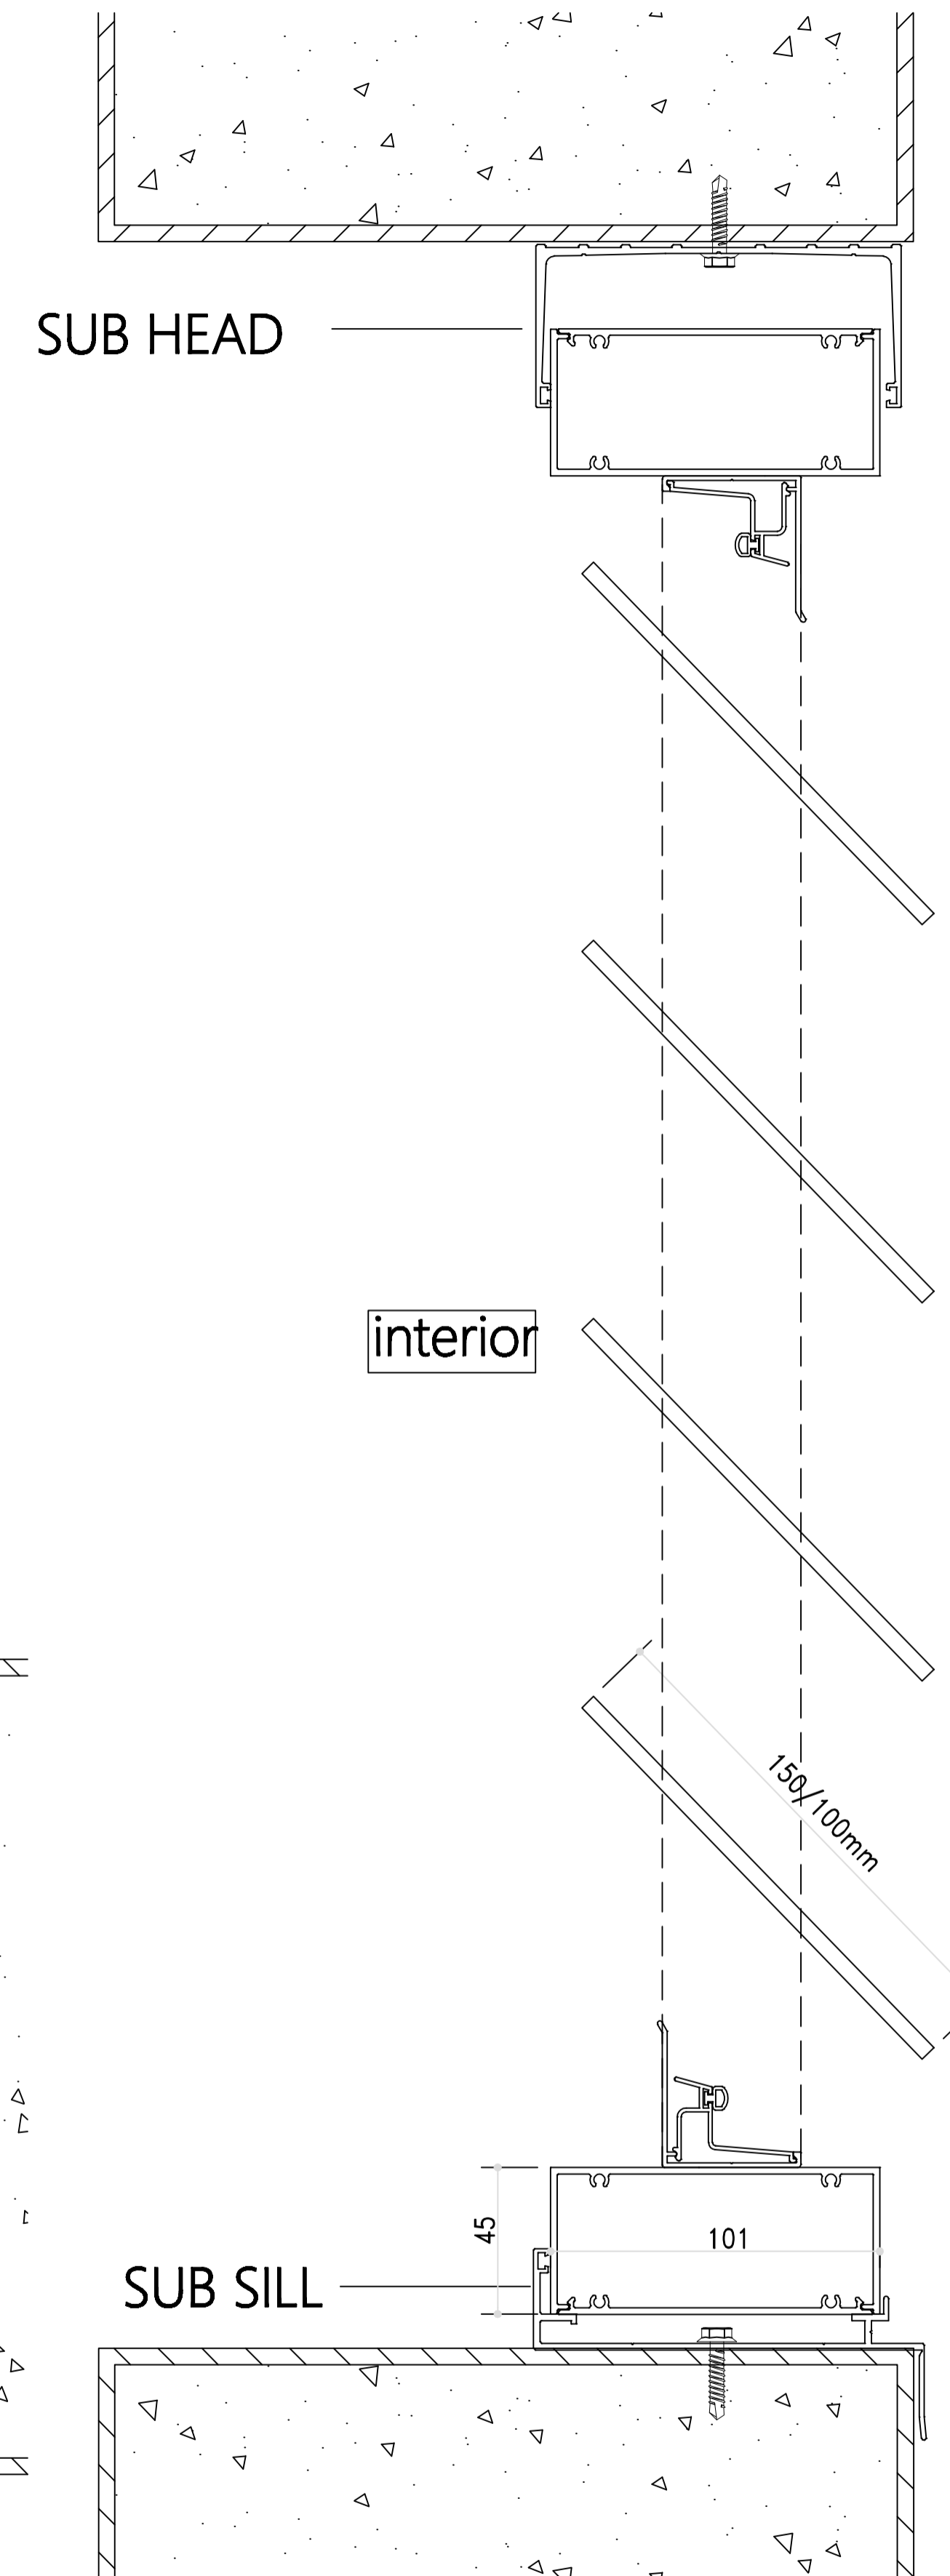

SECTION DRAWING
COMMERCIAL 100 SERIES - Glass Louver

VigorSpace Aluminium Window & Door

info@vigorpace.com

www.vigorpace.com

Project

Builder

Drawing
Section Drawing

Designer | Shen

Approved

View | Exterior View

Version No.

Date

REVISE & CHANGE RECORD

No.	Date	Description
1		
2		
3		
4		

Remark