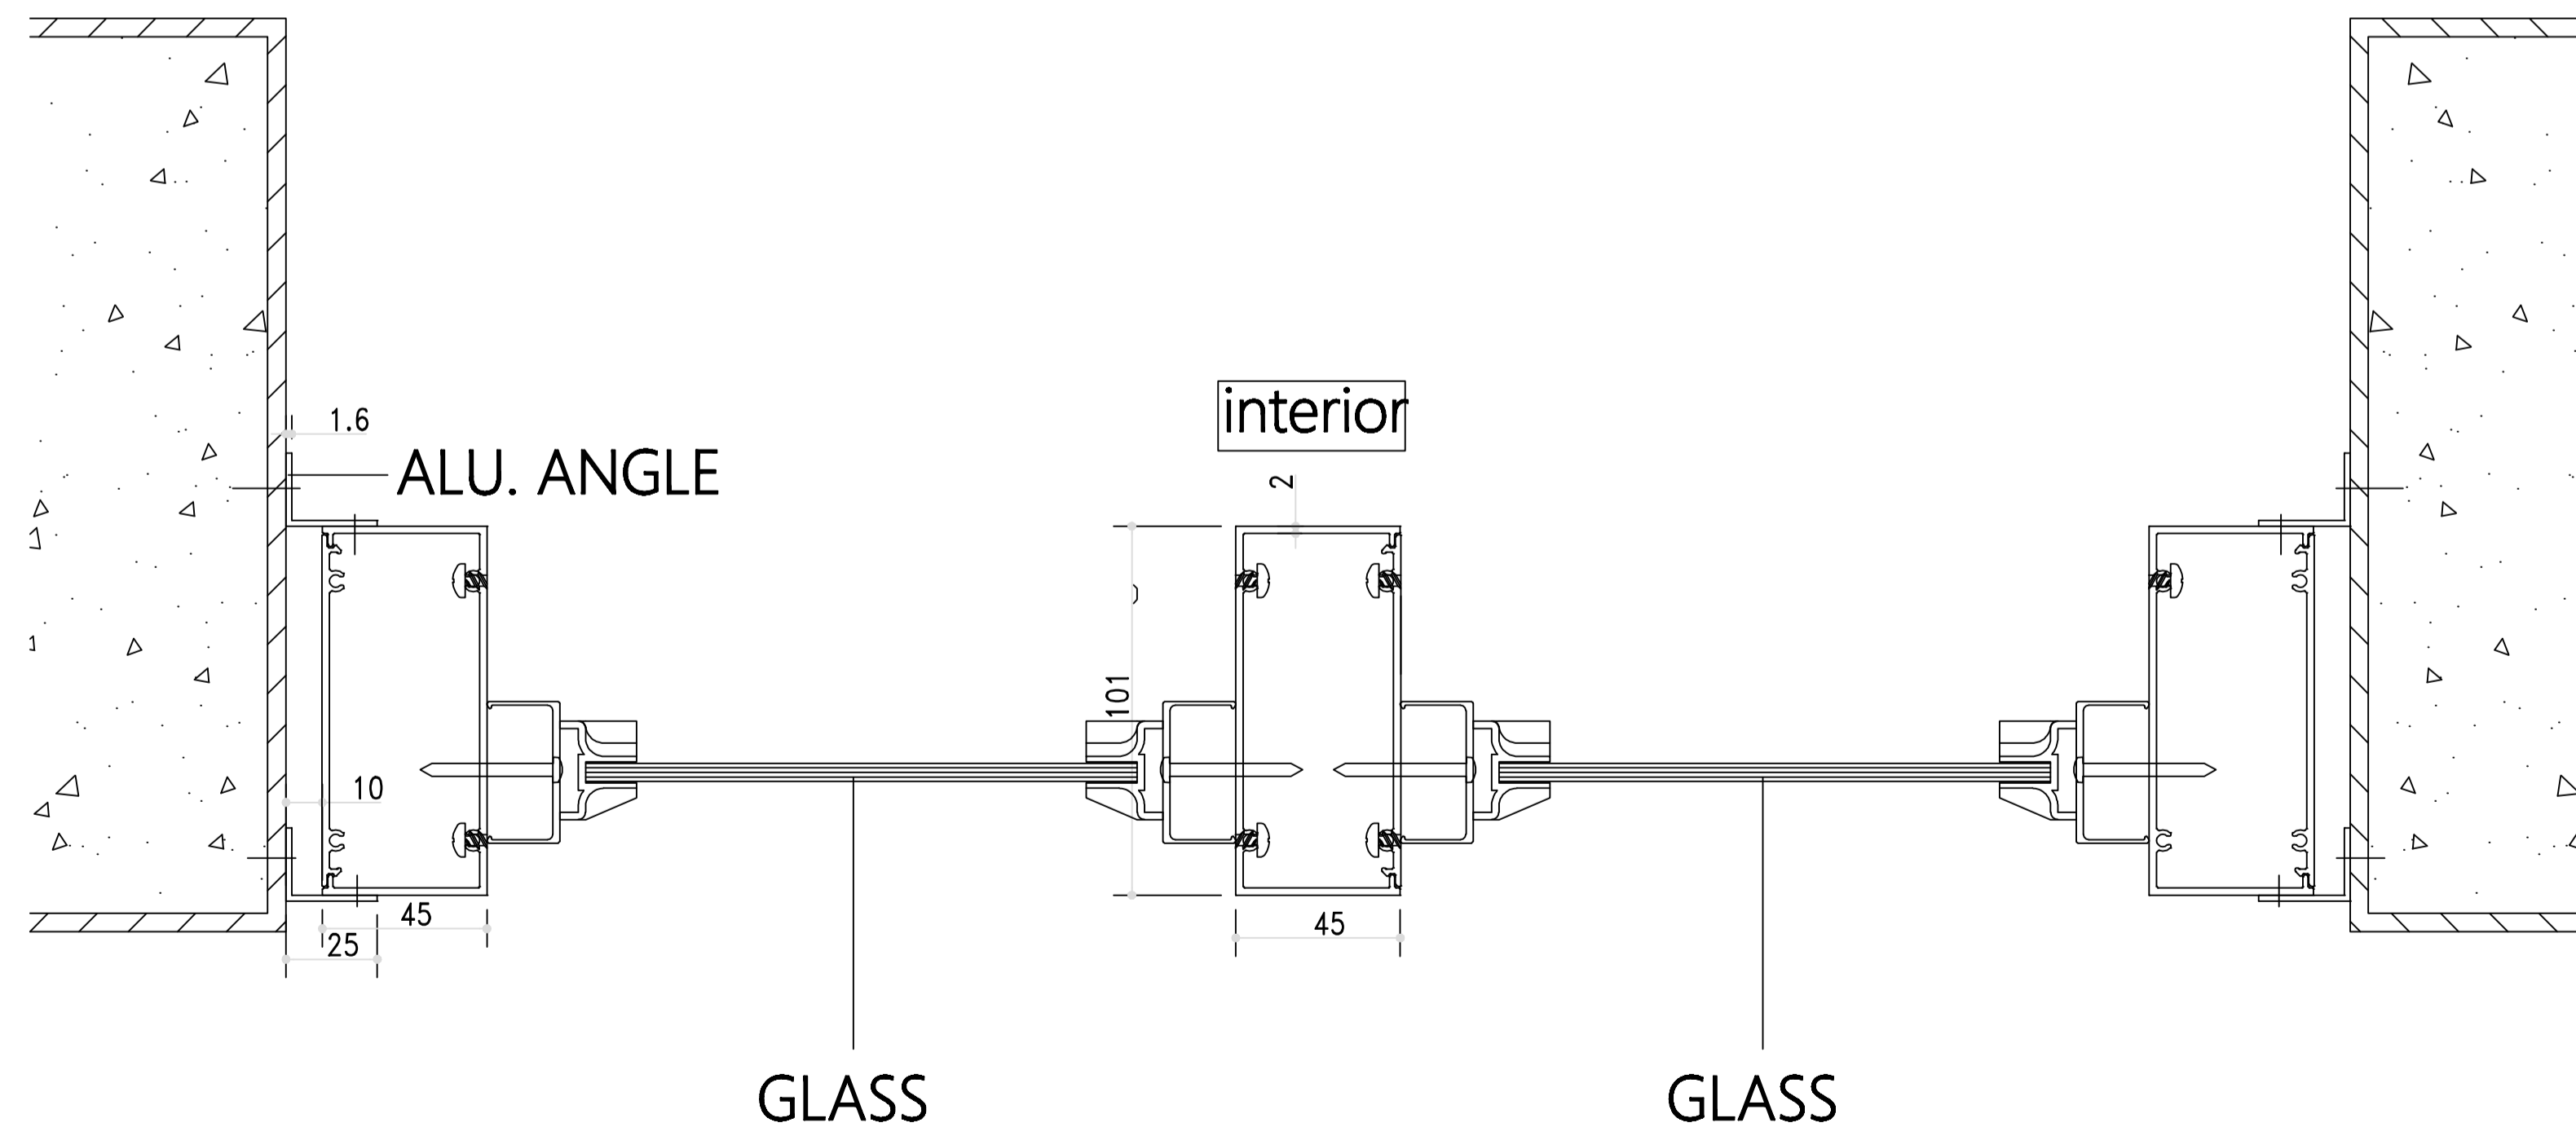

SECTION DRAWING
COMMERCIAL 100 SERIES - Glass Louver

VigorSpace Aluminium Window & Door

info@vigorpace.com

www.vigorpace.com

Project

Builder

Drawing
Section Drawing

Designer | Shen